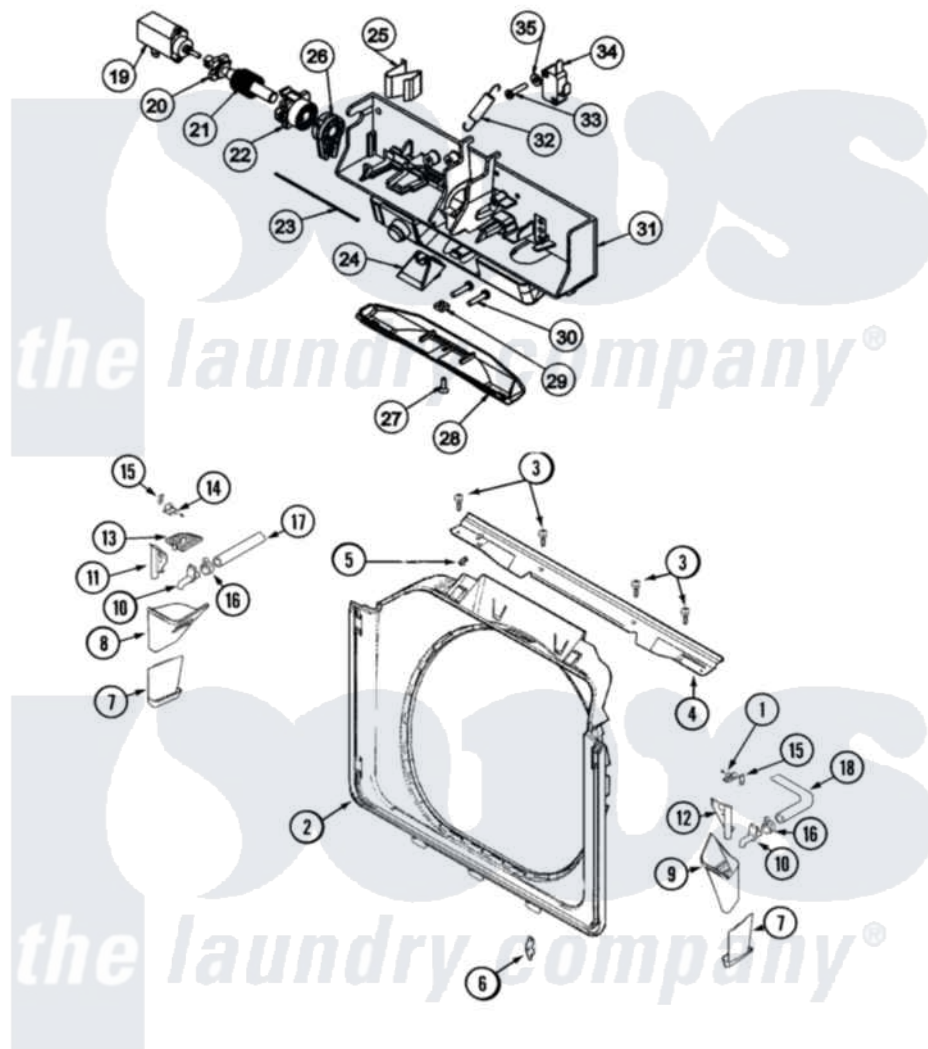

Maytag MLG19PRDWW 14 - DOOR SHROUD & DOOR LATCH ASSEMBLY (WASH)

Maytag Commercial Maytag MLG19PRDWW Dryer Parts Parts Diagram 14 - DOOR SHROUD & DOOR LATCH ASSEMBLY (WASH)

[Click on the part number to view part](#)

Item	Original Part Number	Replaced By	Status	Part Description
001	33002209			Retainer, Fabric Softener
002	22002506			Shroud And Dispenser Hose
003	22001995			Screw Note: Screw, Tumbler Front And Shroud
004	22003908			Vapor Barrier
"	33002203			Clip, Hose
"	33002477			Support, Door Lock
005	22002014			Clip, Harness To Support
006	33001764			Cover, Hinge Hole
"	33001787			Screw, Hinge Note: Screw, Hinge Hole Cover
007	33002195			Grate, Overflow
"	33002196			Grate, Overflow
008	33002197			Cup, Bleach Dispenser
009	33002198			Cup, Fabric Softener Dispenser

010	33002199		Spout, Dispenser Fill
011	33002200		Cap, Bleach Dispenser
012	33002201		Cap, Fabric Softener
013	33002204		Screen, Bleach Cup
014	22003681	22003263	Screw, Sump Cap
"	33002205		Retainer, Bleach Cup
015	33002206		Fastener, J Type
016	205161	489503	Clamp
017	22003653		Retainer, Dispenser Hose
"	33002207		Hose, Bleach
018	22003653		Retainer, Dispenser Hose
"	33002208		Hose, Fabric Softener
019	22002119		Motor, Wax
020	22003718		Axle, Latch
021	22003721		Spring, Axle / Latch
022	22003715		Sliding Gear, Latch
023	22002164		Cable, Door
024	22003055		Ramp, Door Hoop
025	22003717		Spring, Latch
026	22003716		Rotating Gear, Latch
027	22002435	241877	Screw
028	22002957		Cover, Latch Assembly
029	22003720		Nut, Latch
030	22003719		Screw, Latch
031	22003722		Switch Holder Assembly, Latch
032	22002158		Spring, Gear Return
033	22001352		Screw, Check Switch
034	22002162		Switch, Door Lock Spin Enable
035	22002165		Washer, Door Lock Switch
036	22002484	Not Available	LABEL, BLEACH
"	22002485	Not Available	LABEL, FABRIC SOFTENER
"	22002486	Not Available	LABEL, LOADING INSTRUCTIONS
"	22002487	Not Available	LABEL, ADD DETERGENT