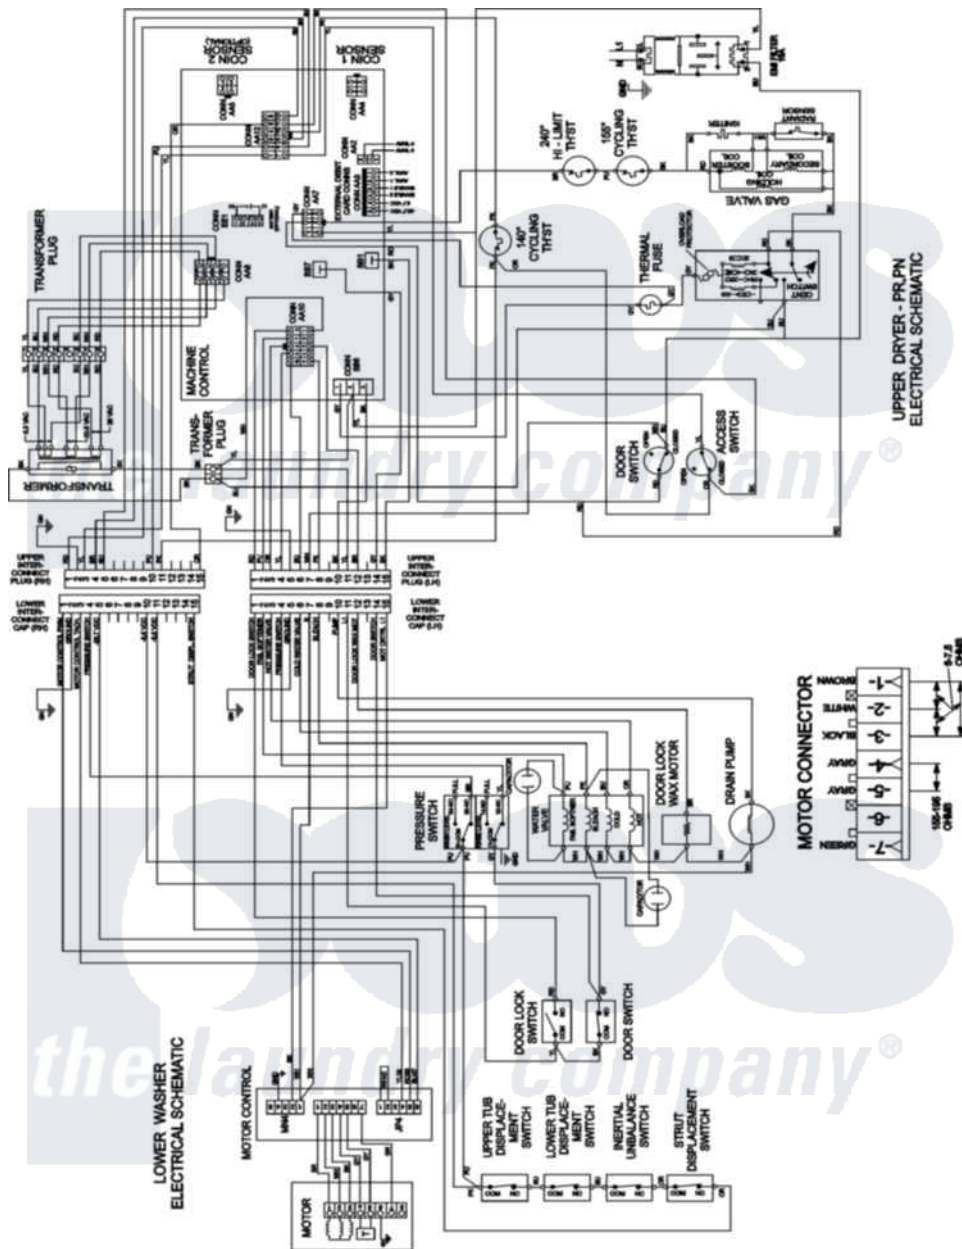

Maytag MLG19PRDWW 15 - WIRING INFORMATION (MLG19PNDWW)

Maytag [Commercial Maytag MLG19PRDWW Dryer Parts](#) Parts Diagram 15 - WIRING INFORMATION (MLG19PNDWW)

[Click on the part number to view part](#)

Item	Original Part Number	Replaced By	Status	Part Description
001	NLA		Not Available	WIRING INFORMATION