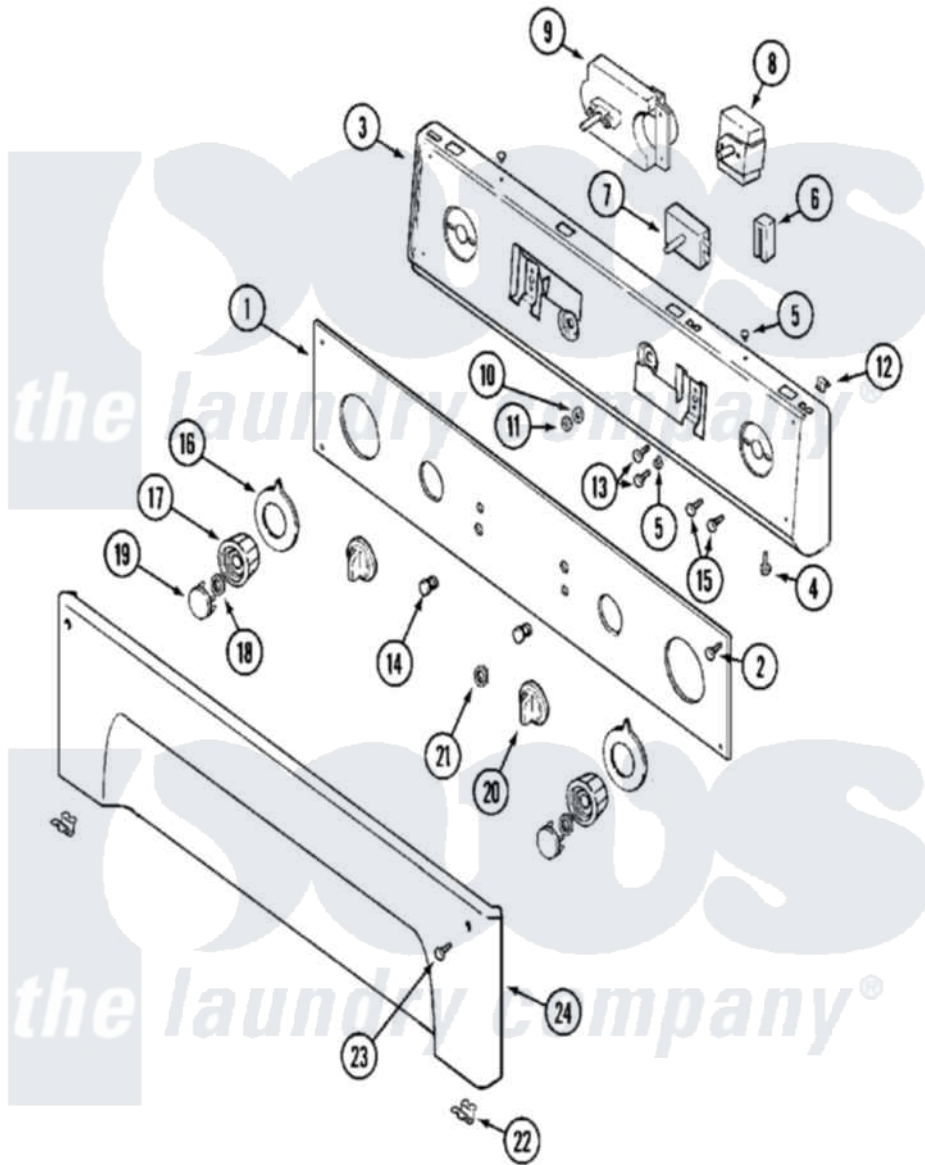

Maytag MLG23MNAWW 01 - CONTROL PANEL (UPPER)

Maytag Commercial Maytag MLG23MNAWW Dryer Parts Parts Diagram 01 - CONTROL PANEL (UPPER)
 Click on the part number to view part

Item	Original Part Number	Replaced By	Status	Part Description
001	33002070			Overlay, Control Panel
002	215506			Screw, Control Panel Overlay
003	33002003			Fastener Clip, Control Panel
"	33002071			Panel, Control
004	215506			Screw, Control Panel Overlay
005	33001132	33002342		Plug, Sifht Hole
006	204075		Not Available	PILOT LAMP (DG MODELS ONLY)
007	306940	W10149462		Switch, Push-To-Start
008	307253			Switch, Cycle Selector
009	Y307296			Timer RPR
010	312751			Lockwasher, Start Switch
011	Y312706	422617		Nut
012	33001977			Fastener, Control Panel
013	Y313588	488234		Screw 8-32 X 1/4
014	215564			Lens, Indicator Light
015	Y313588	488234		Screw 8-32 X 1/4

016	33001500		Dial, Timer Indicator
017	314724		Knob For Timer
018	312273		Nut, Control Knob
019	314723	W10133501	Cap, Knob
020	205663		Knob For Selector Switch
021	Y312702		Knurled Nut, Start Switch
022	33001980		Fastener, Access Panel
023	215506		Screw, Control Panel Overlay
024	33002072		Panel, Access
025	33002084		Wire Harness, Main