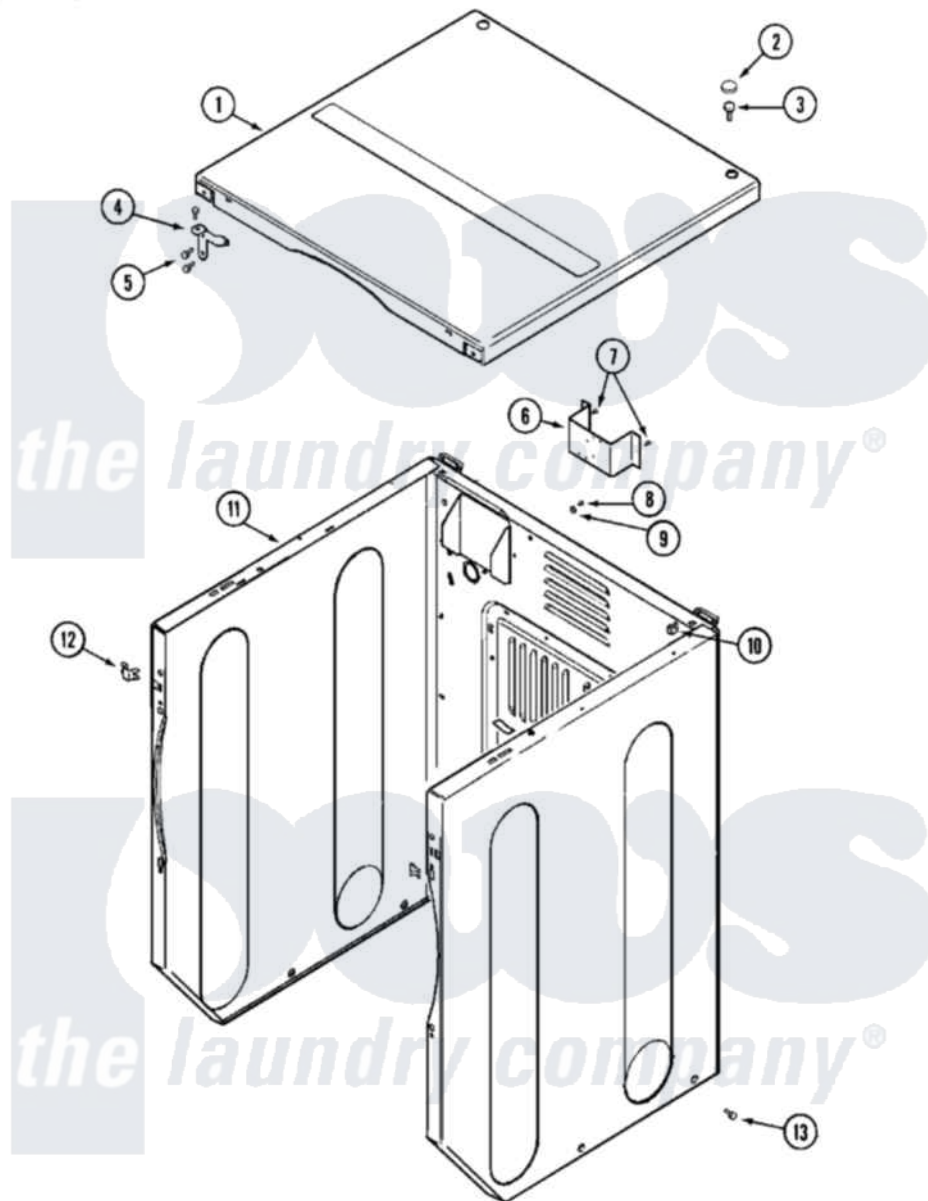

# Maytag MLG23MNAWW 02 - CABINET-FRONT (UPPER)

Maytag [Commercial Maytag MLG23MNAWW Dryer Parts](#) Parts Diagram 02 - CABINET-FRONT (UPPER)  
 Click on the part number to view part

Item	Original Part Number	Replaced By	Status	Part Description
001	33001995	<a href="#">33002124</a>		Cover, Top
002	<a href="#">33001997</a>			Plug, Hole
003	22001883	<a href="#">214354</a>		Screw, Top Cover To Cabnt.
004	<a href="#">33001998</a>			Bracket, Top Cover
"	<a href="#">33001999</a>			Bracket, Top Cover
005	<a href="#">22001995</a>			Screw Note: Screw, Tumbler Front And Shroud
006	NLA		Not Available	BRACKET, TERMINAL BLOCK---NA
007	<a href="#">22001995</a>			Screw Note: Screw, Tumbler Front And Shroud
008	NLA		Not Available	SCREW, GROUND LUG
009	NLA		Not Available	WASHER, GROUND LUG
010	<a href="#">22001502</a>			Fastener, U-NUT
011	NLA		Not Available	CABINET ASSY (WHT-AS PK)
012	<a href="#">33001980</a>			Fastener, Access Panel
013	<a href="#">213007</a>			Xfor Cabinet See Cabinet,