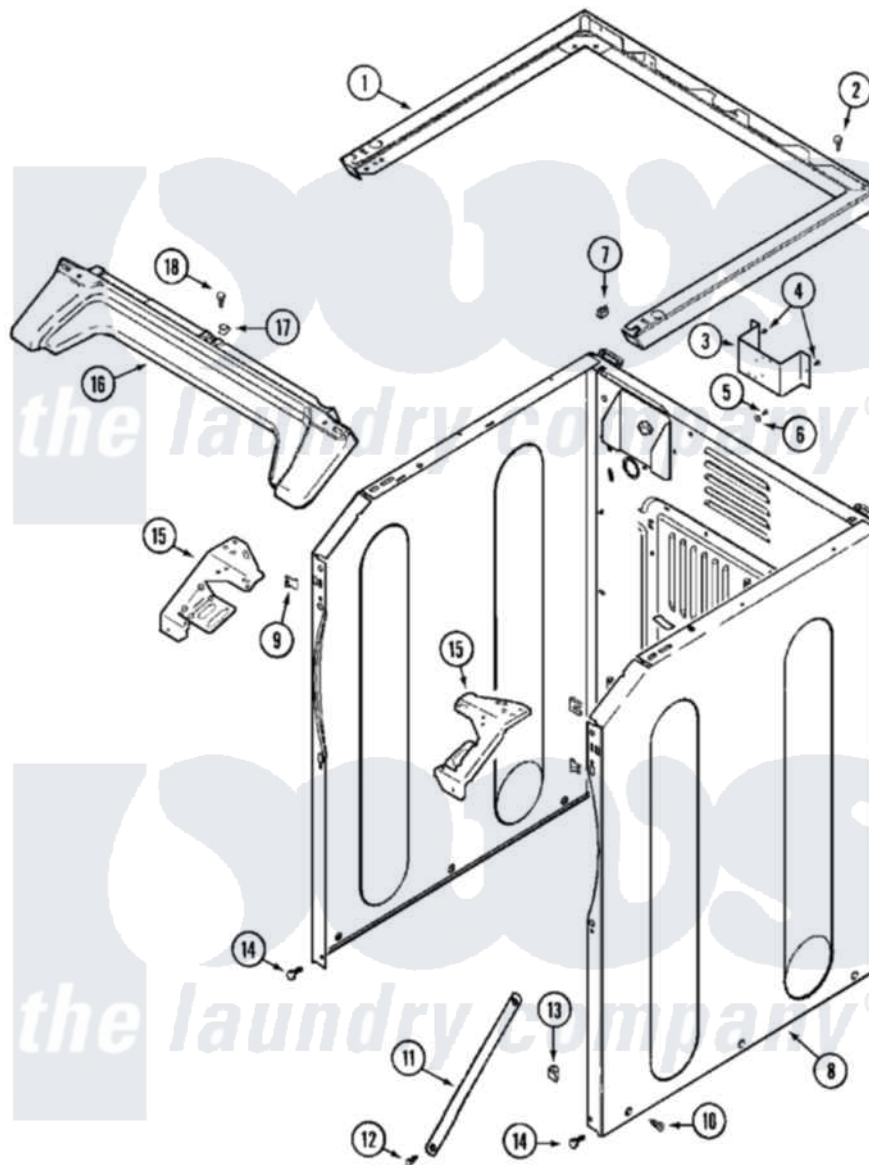

Maytag MLG23MNAWW 03 - CABINET-FRONT (LOWER)

Maytag Commercial Maytag MLG23MNAWW Dryer Parts Parts Diagram 03 - CABINET-FRONT (LOWER)
 Click on the part number to view part

Item	Original Part Number	Replaced By	Status	Part Description
001	33002005	33002963		Support, Weld Assembly
002	22001883	214354		Screw, Top Cover To Cabnt.
003	NLA		Not Available	BRACKET, TERMINAL BLOCK---NA
004	22001995			Screw Note: Screw, Tumbler Front And Shroud
005	NLA		Not Available	SCREW, GROUND LUG
006	NLA		Not Available	WASHER, GROUND LUG
007	22001502			Fastener, U-NUt
008	22003639			Cabinet Assembly
"	NLA		Not Available	CABINET (WHT)
009	22002049			Clip Note: Clip, Front Panel
010	213007			Xfor Cabinet See Cabinet, Back
011	22002259	22002767		Brace, Cross
012	22001995			Screw Note: Screw, Tumbler Front And Shroud
013	Y310376			Clip, Door Switch Harness

014	22001995		Screw Note: Screw, Tumbler Front And Shroud
015	33002009		Bracket, Corner
"	33002010	33002473	Bracket, Corner
016	33002011		Cover, Access
017	33002013		Fastener Clip, Access Cover
018	22001995		Screw Note: Screw, Tumbler Front And Shroud
019	33001989		Retainer, Vault Switch
020	33002085		Wire Harness, Main