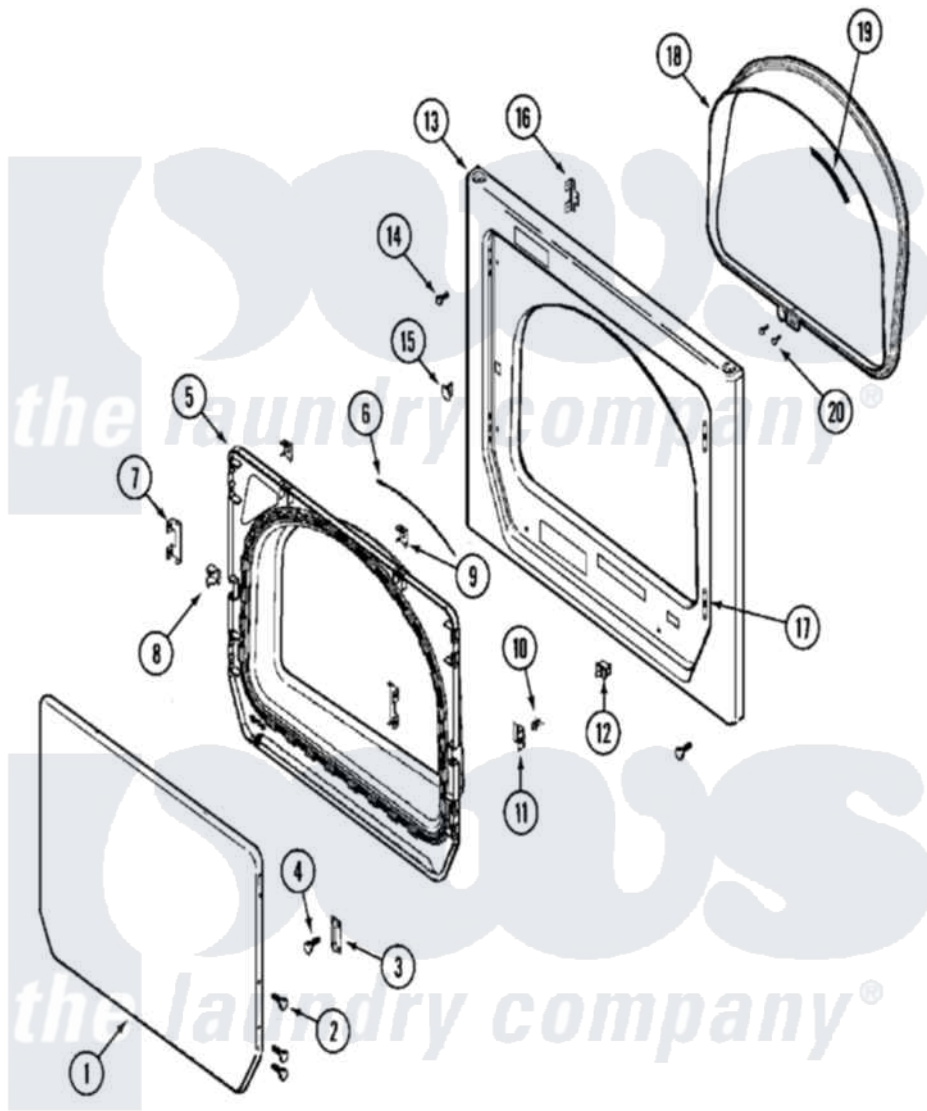

Maytag MLG23MNAWW 04 - DOOR (UPPER)

Maytag [Commercial Maytag MLG23MNAWW Dryer Parts](#) Parts Diagram 04 - DOOR (UPPER)
 Click on the part number to view part

Item	Original Part Number	Replaced By	Status	Part Description
001	22003785			Door, Outer
"	33002079	33002128		Panel- Out
002	22002063			Screw No.8-18AB Wafer Head
003	33002017			Hinge, Door
004	22002062	98006631		Screw
005	33002080	33002020		Door, Inner W/Seal
"	33002544			Door, Inner W/Seal
006	33002094			Seal, Door
007	22002038			Clip, Door
008	33001763			Plug, Inner Door
009	22002039			Clip, Door
010	33001761			Strike, Door
011	33001793			Bracket, Strike
012	33001509	W10169313		Switch-Dor
013	33001711	33002936		Medallion-
"	33002051		Not Available	SCREW, FRONT PANEL

"	33002081		Panel, Front
014	33001486	98008544	Screw
015	33001791	306436	Door Latch Kit--W
016	33002025		Twin Speednut
017	33001175		Cover, Hinge Hole
018	33002026		Extension, Tumbler Front
019	33001767		Seal, Shroud
020	33001855	33002917	Screw, No.10-16