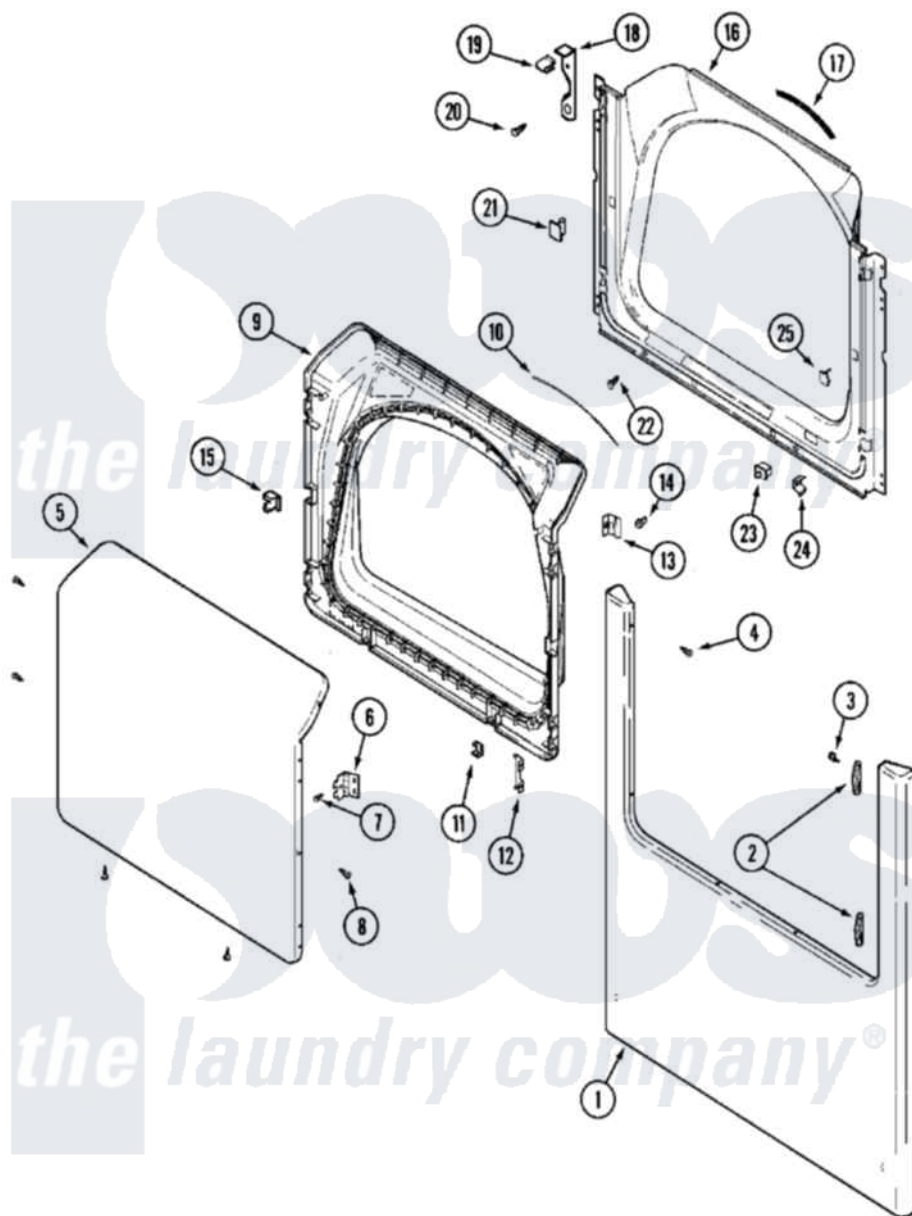

Maytag MLG23MNAWW 05 - DOOR (LOWER)

Maytag [Commercial Maytag MLG23MNAWW Dryer Parts](#) Parts Diagram 05 - DOOR (LOWER)
 Click on the part number to view part

Item	Original Part Number	Replaced By	Status	Part Description
001	22002241	22002836		Panel, Front
002	33001764			Cover, Hinge Hole
003	33001846			Screw, Hinge Hole Cover
004	22002243			Screw, Front Panel And Hinge
005	22001979			Door, Outer
006	33001759			Hinge, Door
007	22002062	98006631		Screw
008	22002063			Screw No.8-18AB Wafer Head
009	33001750			Door, Inner/ W Seal
010	33002094			Seal, Door
011	22002039			Clip, Door
012	22002038			Clip, Door
013	33001793			Bracket, Strike
014	33001761			Strike, Door
015	33001763			Plug, Inner Door
016	33001778			Shroud

017	33001767		Seal, Shroud
018	22002991		Kit, Access Cover Hook
019	33002037		Fastener, Access Cover Hook
020	22001995		Screw Note: Screw, Tumbler Front And Shroud
021	33001791	306436	Door Latch Kit--W
022	33001768		Screw, Shroud Note: Screw, Shroud And Outlet Duct
023	33001509	W10169313	Switch-Dor
024	33001760		Bracket, Hinge
025	Y304578	LA-1003	Door Catch Kit