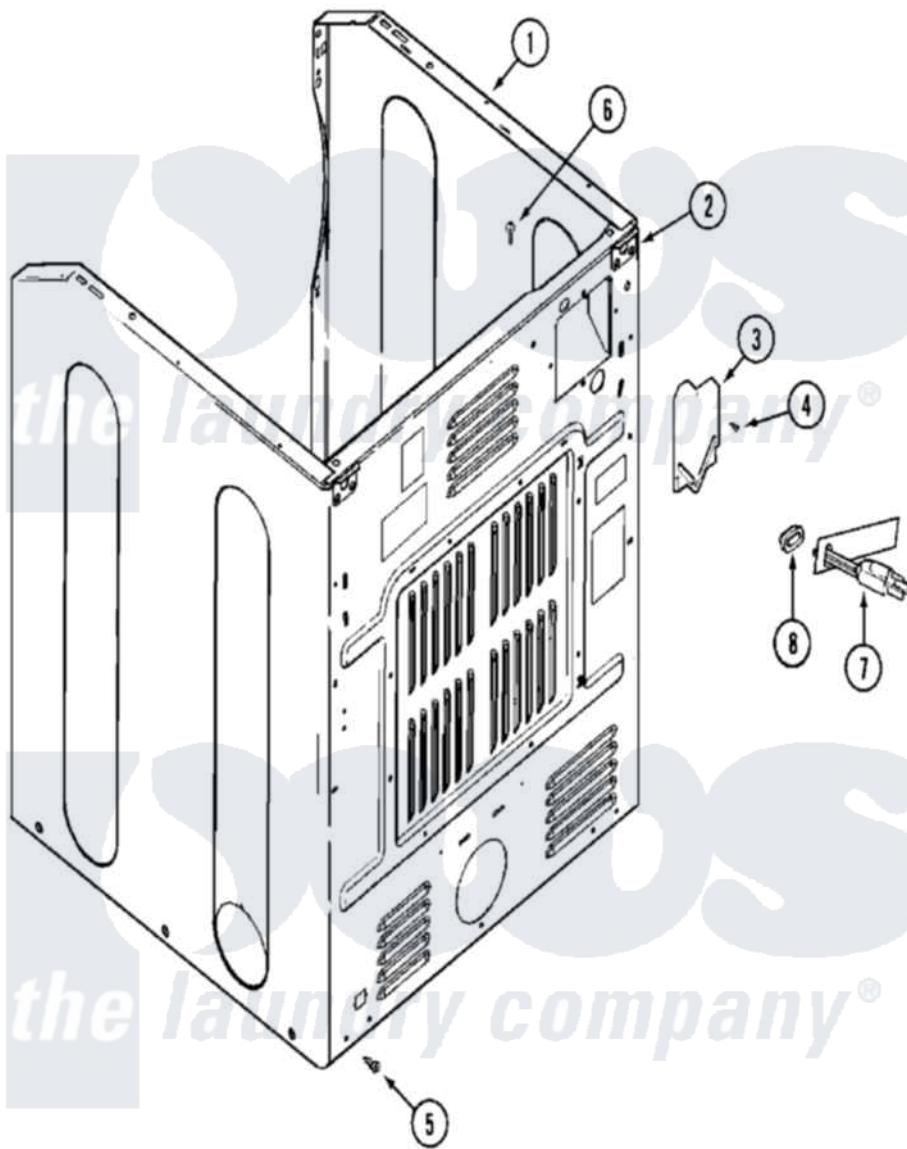

Maytag MLG23MNAWW 06 - CABINET-REAR

Maytag [Commercial Maytag MLG23MNAWW Dryer Parts](#) Parts Diagram 06 - CABINET-REAR
 Click on the part number to view part

Item	Original Part Number	Replaced By	Status	Part Description
001	NLA		Not Available	CABINET (WHT-LWR)
"	NLA		Not Available	PLUG, HOLE (LWR)
002	NLA		Not Available	BRACKET, CABINET HINGE (LWR)
003	33001795			Cover, Terminal Block
004	22001995			Screw Note: Screw, Tumbler Front And Shroud
005	22001995			Screw Note: Screw, Tumbler Front And Shroud
006	210186	3370225		Screw
007	208784	22003062		Cord, Power
"	22001178	22003062		Cord, Power
008	33002053	211881		Grommet, Cord Part Not Used-Gas Models Only