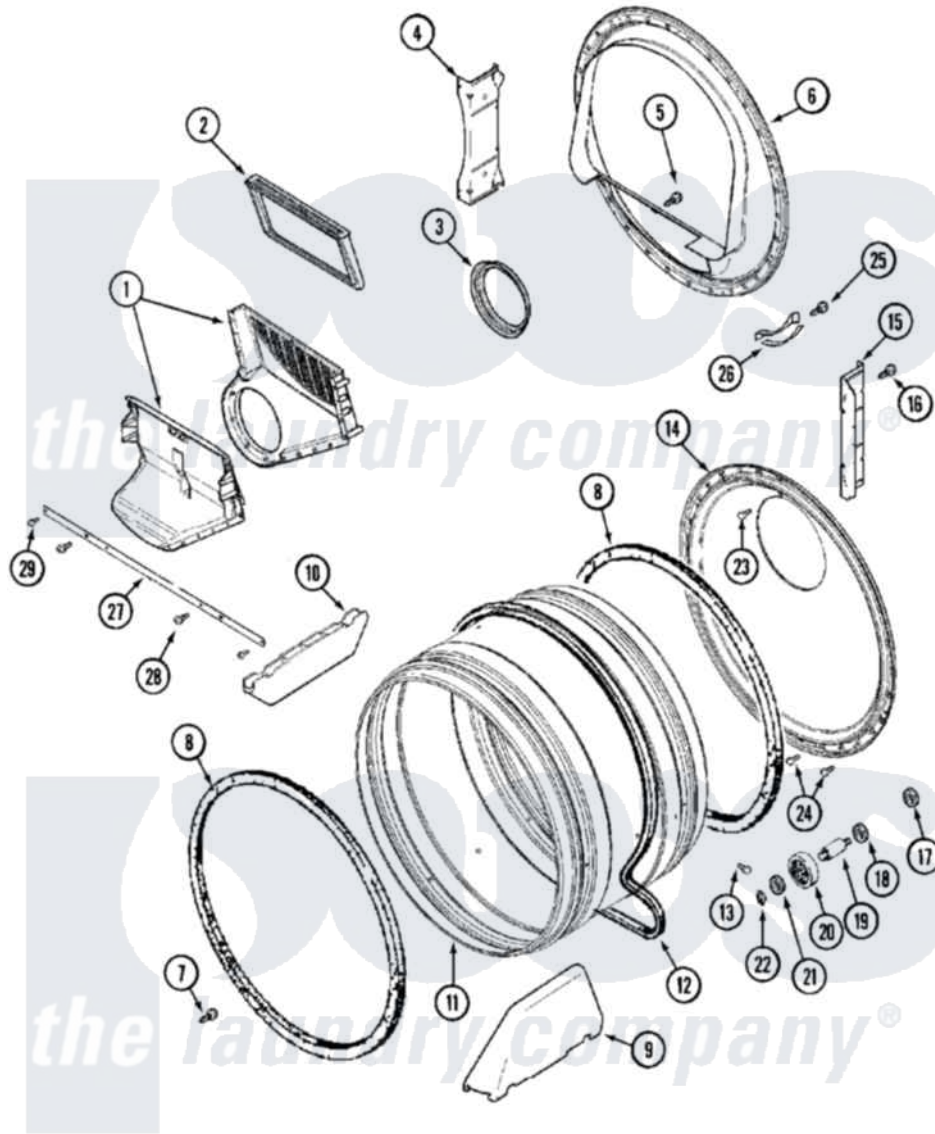

# Maytag MLG23MNAWW 07 - TUMBLER

Maytag [Commercial Maytag MLG23MNAWW Dryer Parts](#) Parts Diagram 07 - TUMBLER  
 Click on the part number to view part

Item	Original Part Number	Replaced By	Status	Part Description
001	<a href="#">33001799</a>			Outlet Duct Assembly Note: Outlet Duct Assembly
002	33001804	<a href="#">33002790</a>		Lint Filter
003	33001758	<a href="#">33002560</a>		Seal, Blower
"	33002082	<a href="#">33002560</a>		Seal, Blower
004	NLA		Not Available	SUPPORT, TUMBLER FRONT
005	NLA		Not Available	SCREW, OUTLET DUCT
006	<a href="#">33001802</a>			Front, Tumbler
007	33001855	<a href="#">33002917</a>		Screw, No.10-16
008	<a href="#">33001807</a>			Seal, Tumbler
009	<a href="#">33002032</a>			Baffle
010	<a href="#">33001755</a>			Baffle
011	33001794	<a href="#">33001889</a>		Tumbler
012	33001777	<a href="#">33002535</a>		V-Belt
013	33001788	<a href="#">33002973</a>		Screw, No.9-15 X 1.00 Hx WS
014	<a href="#">33001801</a>			Back, Tumbler

015	NLA	Not Available	SUPPORT, BACK
016	<a href="#">22001995</a>		Screw Note: Screw, Tumbler Front And Shroud
017	<a href="#">33001443</a>		Nut, Hex
018	Y313347	<a href="#">312535</a>	Washer, Vault Mounting Brk.
019	Y312948	<a href="#">6-3129480</a>	Shaft- Tumbler
020	Y303373	<a href="#">12001541</a>	Drum Roller/Washer Assembly--W
021	<a href="#">312535</a>		Washer, Vault Mounting Brk.
022	410233	<a href="#">9703438</a>	Ring-Retrn
023	<a href="#">210932</a>		Screw, No.8 X 9/16 Ctsk Note: Screw, Inlet Duct
024	22001996	<a href="#">3370225</a>	Screw
025	<a href="#">210720</a>		Rivet, Bearing To Tumbler Fmt
026	<a href="#">306508</a>		Tumbler Bearing Kit ---W
027	<a href="#">33002039</a>		Brace, Tumbler Front
028	<a href="#">33001768</a>		Screw, Shroud Note: Screw, Shroud And Outlet Duct
029	<a href="#">22001995</a>		Screw Note: Screw, Tumbler Front And Shroud