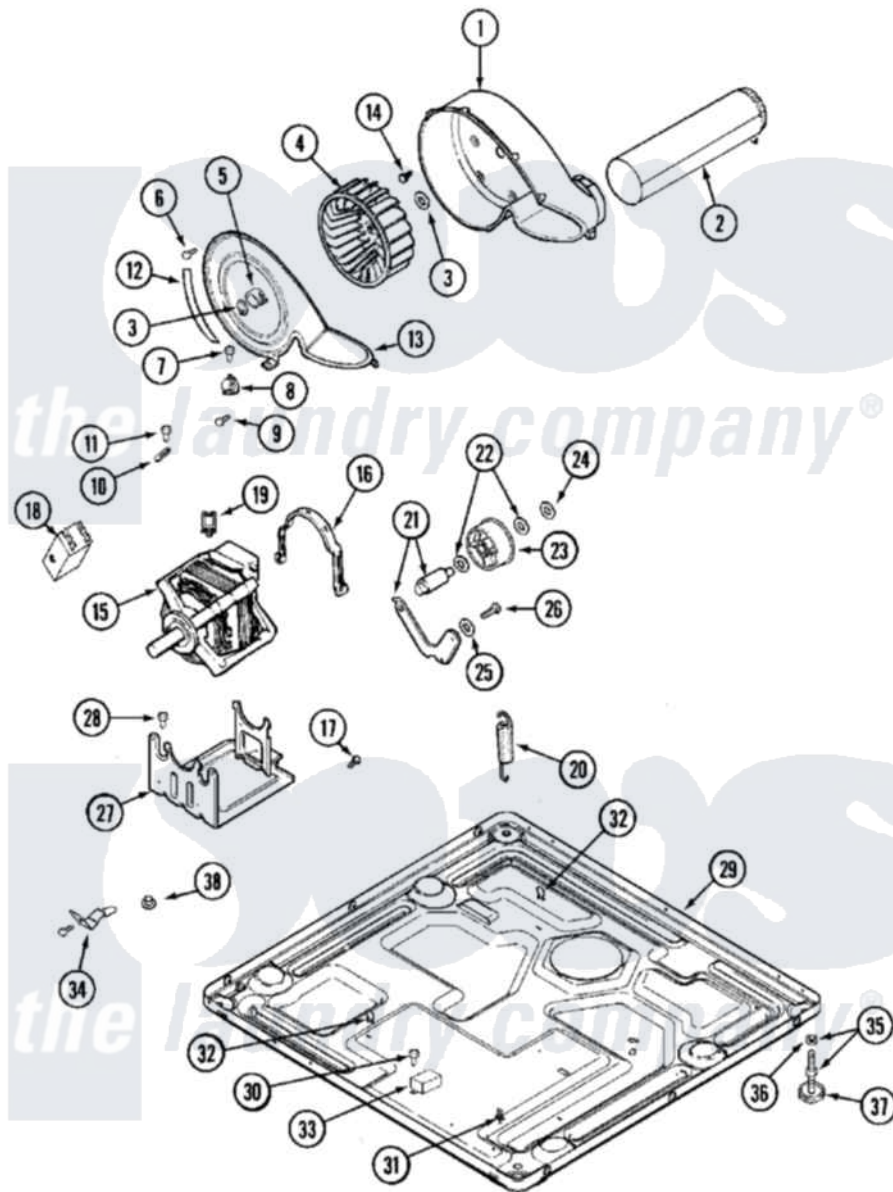

# Maytag MLG23MNAWW 09 - MOTOR DRIVE

Maytag [Commercial Maytag MLG23MNAWW Dryer Parts](#) Parts Diagram 09 - MOTOR DRIVE  
 Click on the part number to view part

Item	Original Part Number	Replaced By	Status	Part Description
001	<a href="#">33001789</a>			Housing, Blower
002	<a href="#">22001995</a>			Screw Note: Screw, Tumbler Front And Shroud
"	<a href="#">33001800</a>			Duct Assembly, Exhaust
003	410233	<a href="#">9703438</a>		Ring-Retrn
004	<a href="#">33001790</a>			Wheel, Blower
"	<a href="#">33002797</a>			Wheel, Blower
005	<a href="#">312967</a>			Clamp, Blower Housing
006	33001855	<a href="#">33002917</a>		Screw, No.10-16
007	<a href="#">Y313561</a>			Screw----NA
008	<a href="#">303392</a>			Thermostat, Cycling
"	<a href="#">306966</a>			Thermostat, Multi-Temp Part Not Used Mdg26ct-MN Only
009	22001996	<a href="#">3370225</a>		Screw
010	<a href="#">33001762</a>			Fuse, Thermal
011	NLA		Not Available	SCREW, THERMAL CUT-OFF
012	NLA		Not Available	SEAL, BLOWER COVER