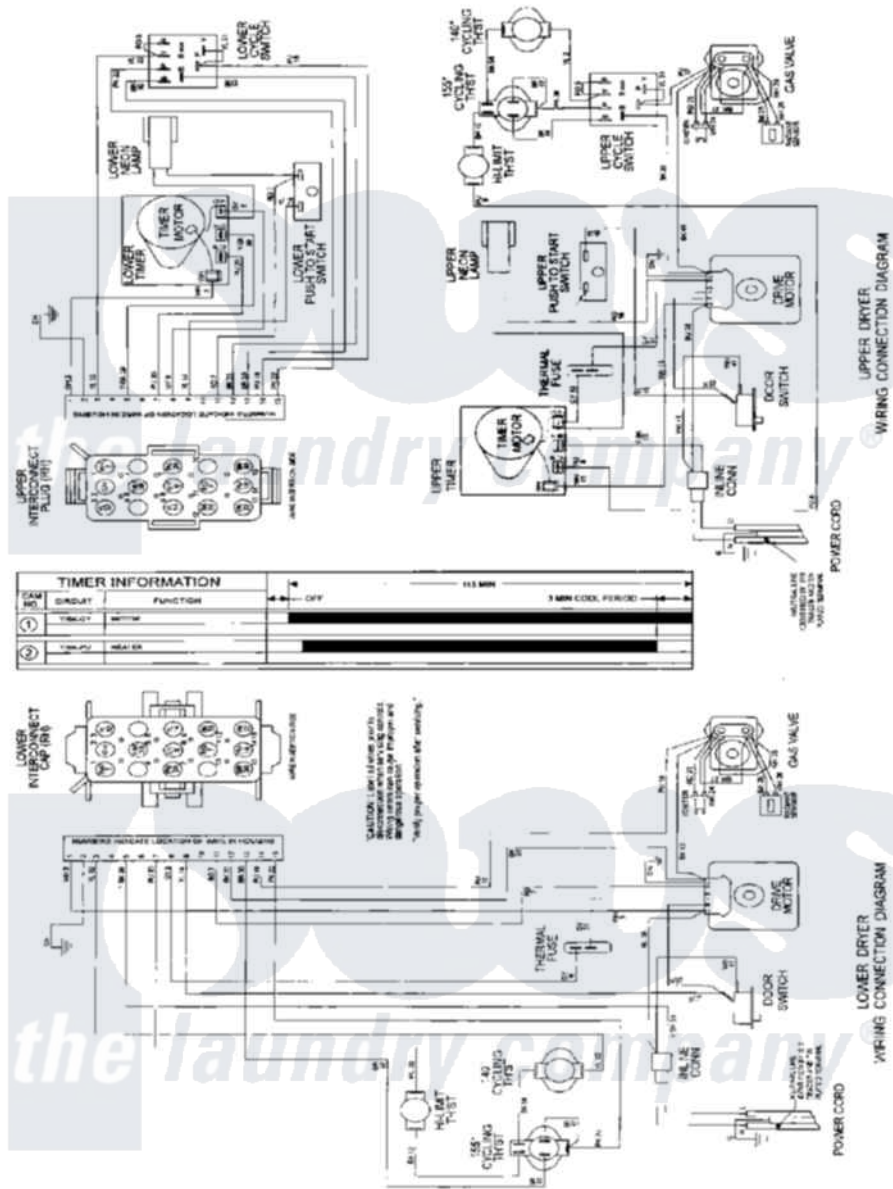

Maytag MLG23MNAWW 10 - WIRING INFORMATION

Maytag Commercial Maytag MLG23MNAWW Dryer Parts Parts Diagram 10 - WIRING INFORMATION
 Click on the part number to view part

| Item | Original Part Number | Replaced By | Status | Part Description |
|------|----------------------|-------------|---------------|--------------------|
| 001 | NLA | | Not Available | WIRING INFORMATION |