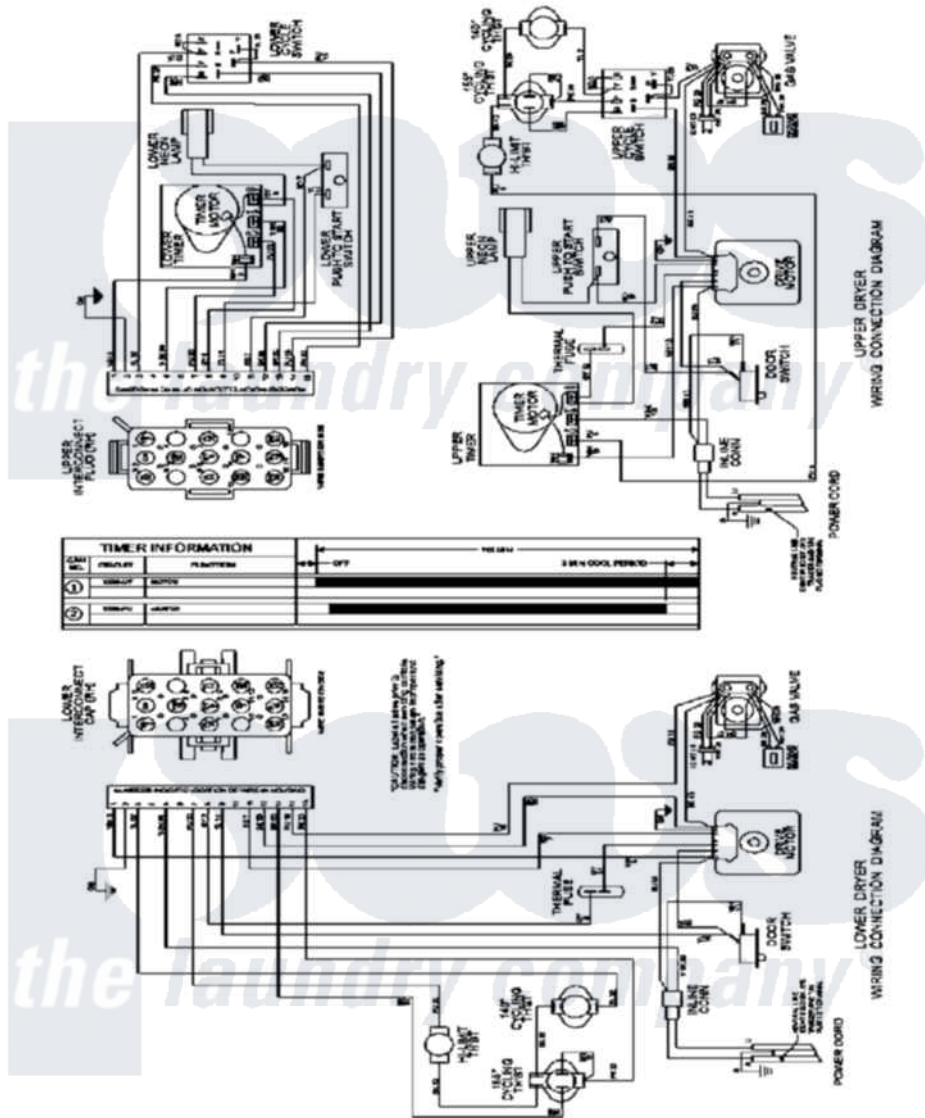

Maytag MLG23MNAWW 11 - WIRING INFORMATION

Maytag Commercial Maytag MLG23MNAWW Dryer Parts Parts Diagram 11 - WIRING INFORMATION
 Click on the part number to view part

Item	Original Part Number	Replaced By	Status	Part Description
001	NLA		Not Available	WIRING INFORMATION