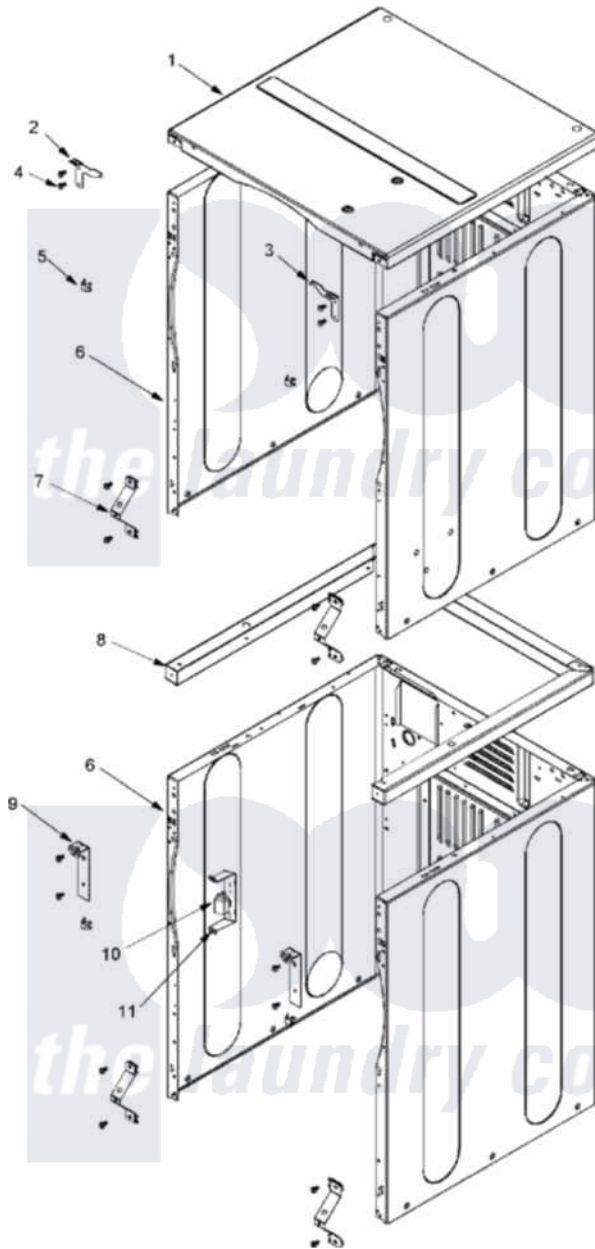

Maytag MLG23MNFWW 02 - CABINET FRONT

Maytag Commercial Maytag MLG23MNFWW Dryer Parts Parts Diagram 02 - CABINET FRONT
 Click on the part number to view part

Item	Original Part Number	Replaced By	Status	Part Description
001	22001402	214354		Screw, Top Cover To Cabnt.
"	33002124			Cover, Top
002	33002818			Bracket, LH Upper Front Panel
003	33002819			Bracket, RH Upper Front Panel
004	22001995			Screw Note: Screw, Tumbler Front And Shroud
005	33001980			Fastener, Access Panel
006	NLA		Not Available	CABINET ASSY (WHT-AS PK)
007	22001995			Screw Note: Screw, Tumbler Front And Shroud
"	22002425			Bracket, "V"
008	22001402	214354		Screw, Top Cover To Cabnt.
"	33002820			Support Weld Assembly
009	22001995			Screw Note: Screw, Tumbler Front And Shroud
"	33002821	33002861		Bracket- L
010	22004151	W10133335		Relay, Motor

" Y251119

[3177991](#)

Screw

011 [22001995](#)

Screw Note: Screw, Tumbler
Front And Shroud

" [314627](#)

Bracket, Relays