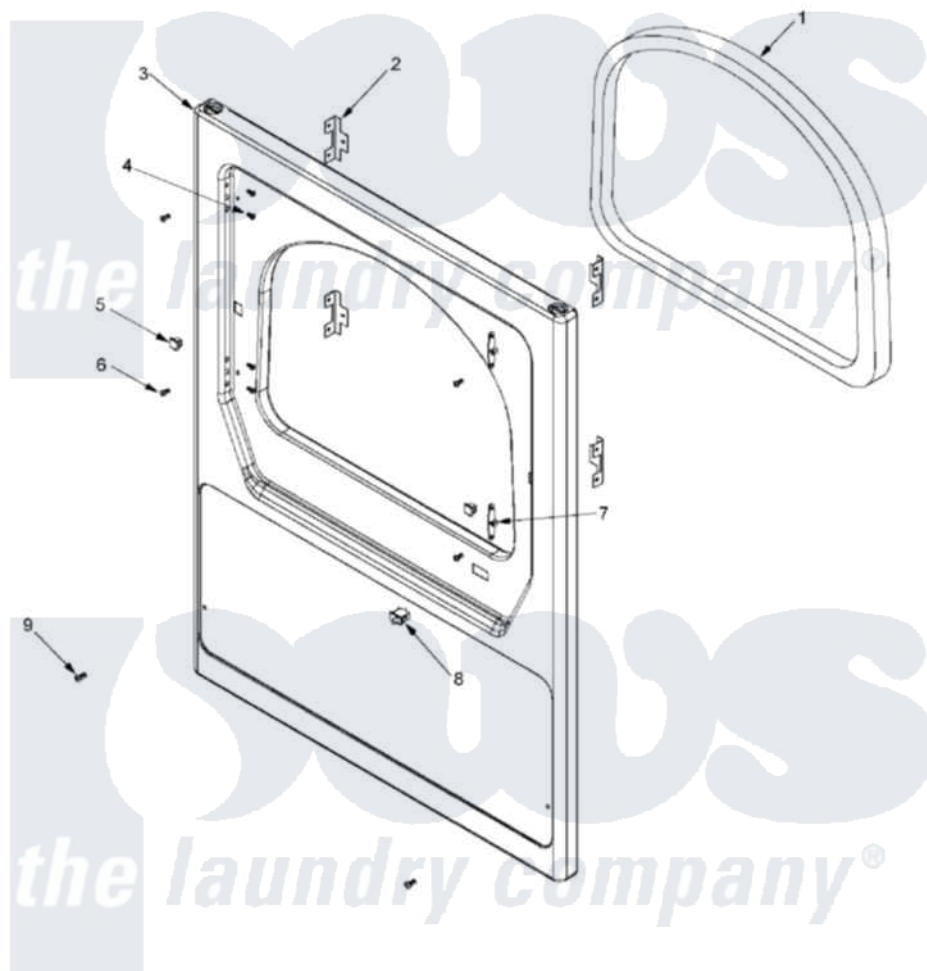

Maytag MLG23MNFWW 04 - FRONT PANEL

Maytag [Commercial Maytag MLG23MNFWW Dryer Parts](#) Parts Diagram 04 - FRONT PANEL
 Click on the part number to view part

Item	Original Part Number	Replaced By	Status	Part Description
001	33001767			Seal, Shroud
002	33002025			Twin Speednut
003	33002824			Panel, MN Flat Front
"	33002825			Panel, Flat Front Lower
004	22002062	98006631		Screw
005	Y304578	LA-1003		Door Catch Kit
006	33001486	98008544		Screw
007	33001175			Cover, Hinge Hole
008	33001509	W10169313		Switch-Dor
009	33002881			Screw, Security No.10-16 x 1/2