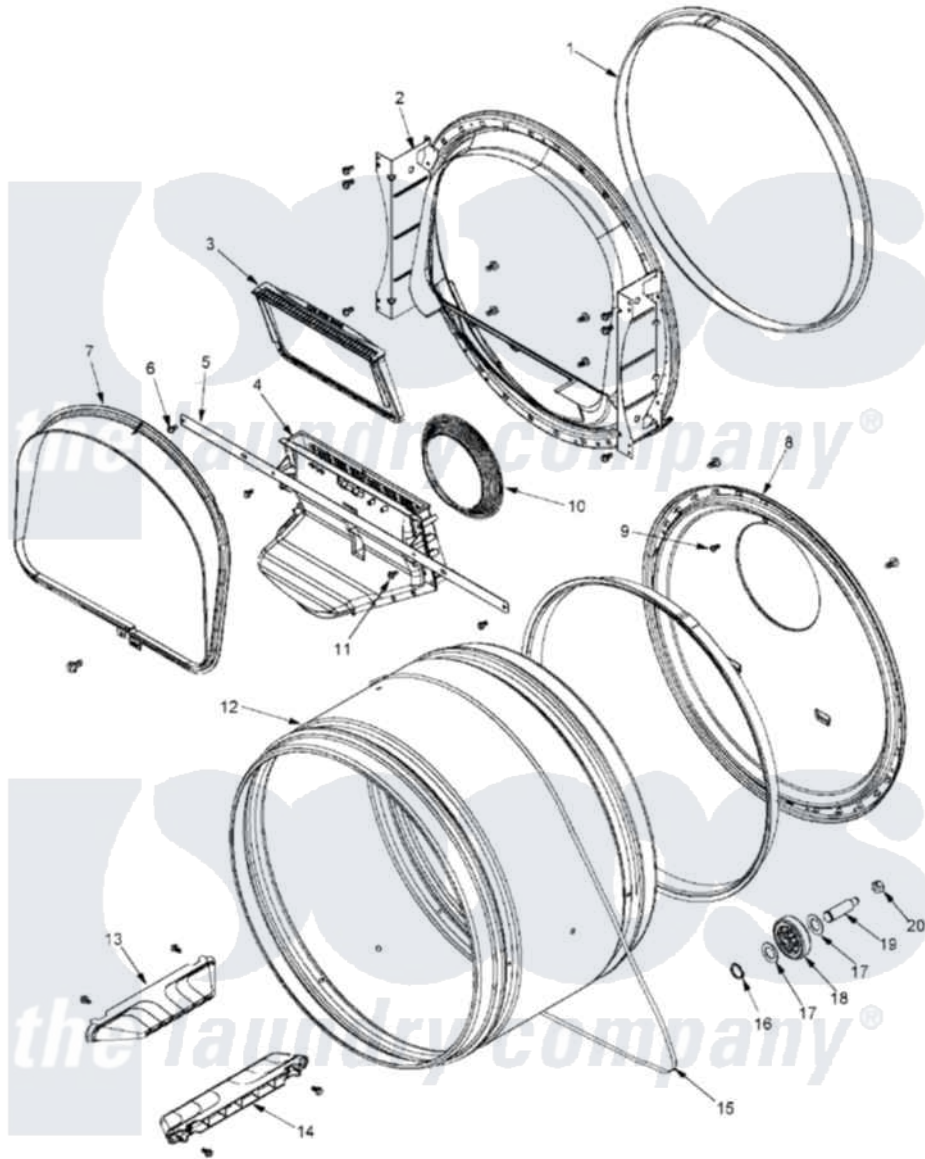

Maytag MLG23MNFWW 06 - TUMBLER

Maytag [Commercial Maytag MLG23MNFWW Dryer Parts](#) Parts Diagram 06 - TUMBLER
 Click on the part number to view part

Item	Original Part Number	Replaced By	Status	Part Description
001	33001807			Seal, Tumbler
002	22001995			Screw Note: Screw, Tumbler Front And Shroud
"	33001802			Front, Tumbler
003	33001804	33002790		Lint Filter
004	22001995			Screw Note: Screw, Tumbler Front And Shroud
"	33001799			Outlet Duct Assembly Note: Outlet Duct Assembly
005	33002039			Brace, Tumbler Front
006	22001995			Screw Note: Screw, Tumbler Front And Shroud
007	22001995			Screw Note: Screw, Tumbler Front And Shroud
"	33002026			Extension, Tumbler Front
008	22001995			Screw Note: Screw, Tumbler Front And Shroud
"	33002779			Tumbler Back And Seal As-Pack

"	33003037		Tumbler Back And Seal
009	NLA	Not Available	SCREW---NA
010	33002560		Seal, Blower
011	33001768		Screw, Shroud Note: Screw, Shroud And Outlet Duct
012	33001794	33001889	Tumbler
013	33001756	33002032	Baffle
"	33001788	33002973	Screw, No.9-15 X 1.00 Hx WS
014	33001755		Baffle
"	33001788	33002973	Screw, No.9-15 X 1.00 Hx WS
015	33002535		V-Belt
016	410233	9703438	Ring-Retrn
017	312535		Washer, Vault Mounting Brk.
018	Y303373	12001541	Drum Roller/Washer Assembly--W
019	Y312948	6-3129480	Shaft- Tumbler
020	33001443		Nut, Hex