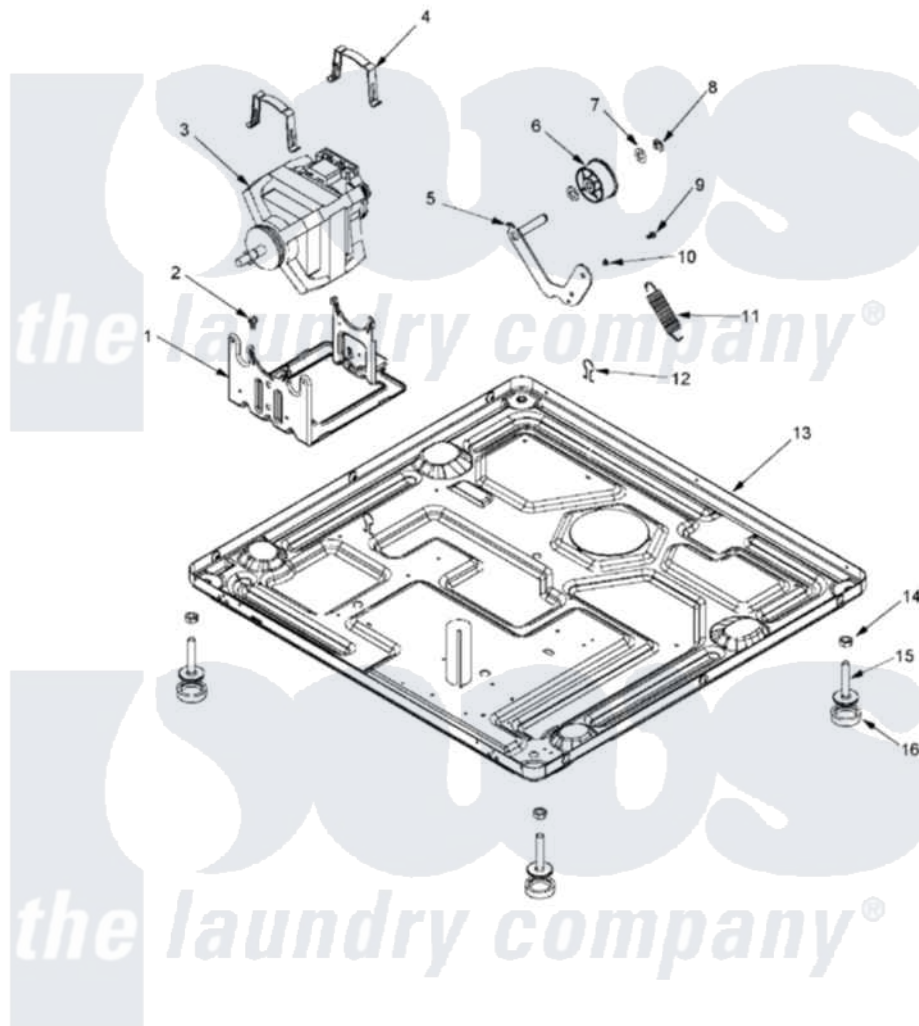

# Maytag MLG23MNFWW 09 - BASE

Maytag [Commercial Maytag MLG23MNFWW Dryer Parts](#) Parts Diagram 09 - BASE  
 Click on the part number to view part

Item	Original Part Number	Replaced By	Status	Part Description
001	33002466	<a href="#">33002817</a>		Motor Support, Offset
002	<a href="#">Y313561</a>			Screw----NA
003	<a href="#">33002795</a>			Motor, Drive 60Hz
004	33002221	<a href="#">Y015825</a>		Clip, Motor To Motor Support
005	33001840	<a href="#">6-3705180</a>		Idler Arm
006	33001783	<a href="#">6-3700340</a>		Bearing- I
007	<a href="#">Y312527</a>			Washer, Idler Shaft
008	<a href="#">312958</a>	<a href="#">354987</a>		Ring, Retaining
009	<a href="#">Y014874</a>			Screw, Idler Arm And Sleeve
010	<a href="#">33002218</a>			Grommet, Idler Arm
011	33002460	<a href="#">33002459</a>		Assembly, Spring And Plug
012	<a href="#">410490</a>			Spring, Retainer Wire Harness
013	<a href="#">33002816</a>			Base
"	NLA		Not Available	BASE, (LWR)----NA
014	<a href="#">Y052740</a>	<a href="#">62739</a>		Nut, Lock
015	<a href="#">22003544</a>			Adjustable Leg W/Foot And Nut