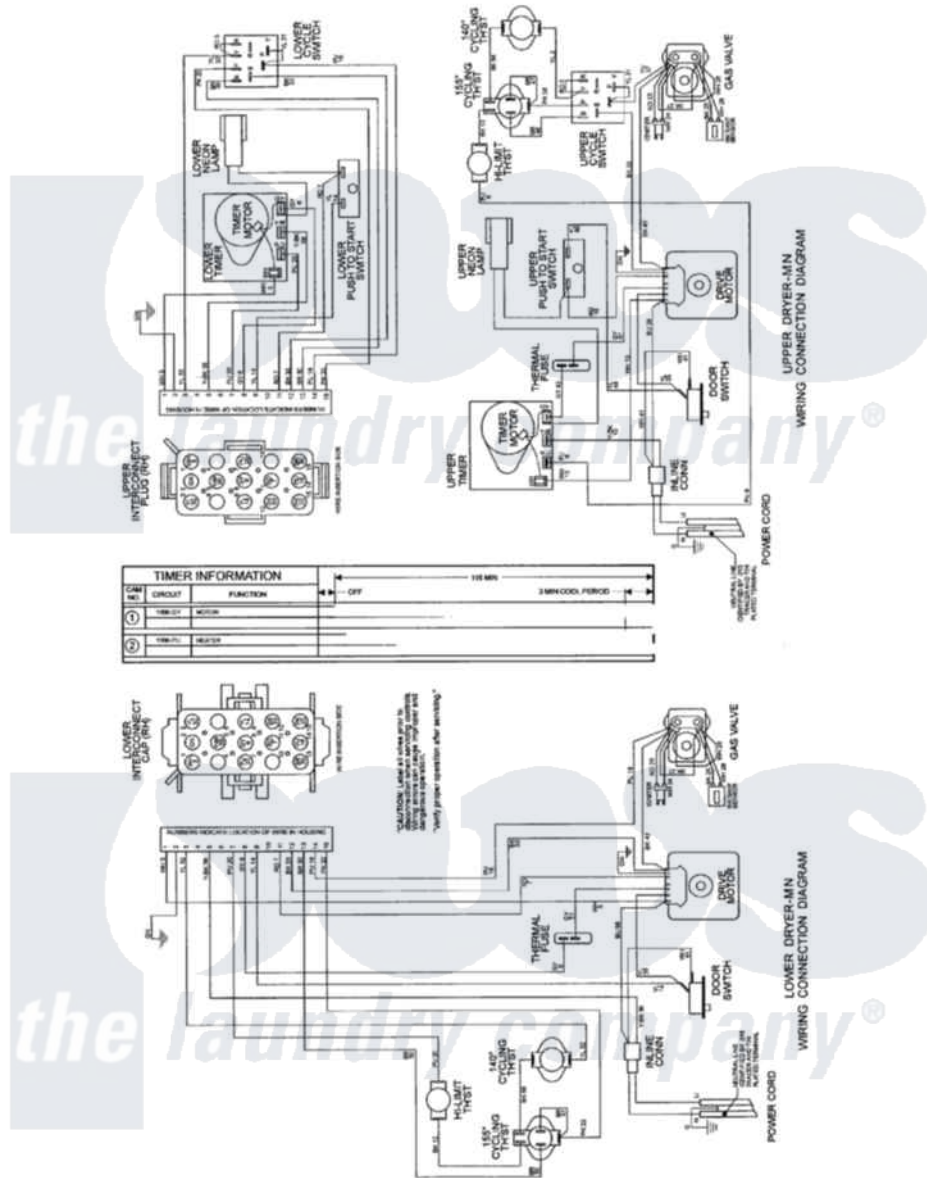

Maytag MLG23MNFWW 11 - WIRING INFORMATION(GAS)

Maytag Commercial Maytag MLG23MNFWW Dryer Parts Parts Diagram 11 - WIRING INFORMATION(GAS)
 Click on the part number to view part

Item	Original Part Number	Replaced By	Status	Part Description
001	NLA		Not Available	WIRING INFORMATION