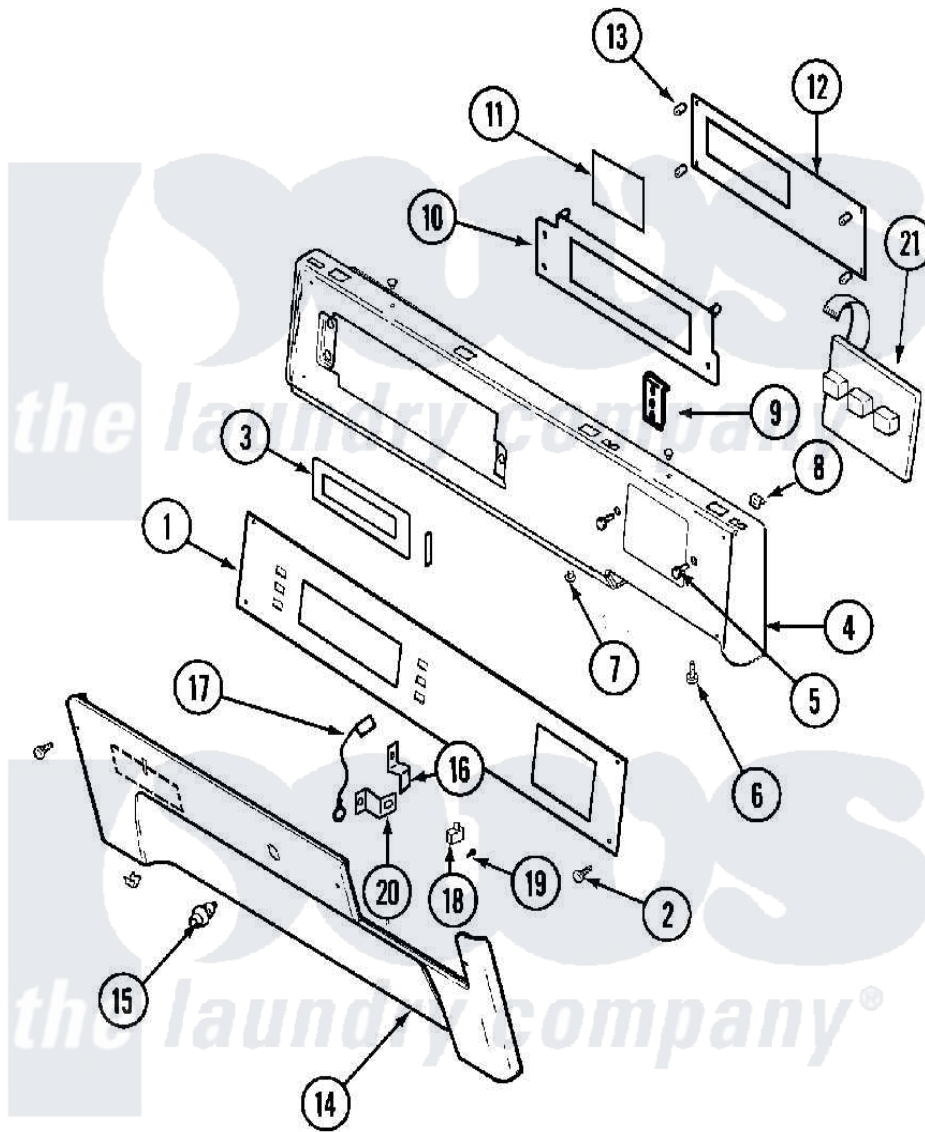

Maytag MLG23PDAGW 01 - CONTROL PANEL

Maytag [Commercial Maytag MLG23PDAGW Dryer Parts](#) Parts Diagram 01 - CONTROL PANEL
 Click on the part number to view part

Item	Original Part Number	Replaced By	Status	Part Description
001	22003669			Overlay, Control Panel
002	215506			Screw, Control Panel Overlay
003	33002150	W10133268		Cover, Display
004	22003667			Panel, Control
"	33002003			Fastener Clip, Control Panel
005	22002062	98006631		Screw
"	910186	99002757		Screw
006	215506			Screw, Control Panel Overlay
007	33001132	33002342		Plug, Sifht Hole
008	33001977			Fastener, Control Panel
009	33001156			Button, Control
010	33002155			Plate, Control Mounting
011	33002507	W10133278		Membrane Switch Assembly
012	33002608	33003008		Control Board
013	33001204			Stand-Off, Ccontrol Board
"	912077			Locknut, Reader Harness

014	215506		Screw, Control Panel Overlay
"	33001978		Panel, Access
"	33001980		Fastener, Access Panel
"	33002004		Clip, Fastener
015	Y206081	W10116737	Lock
016	213750	W10133266	Cam-Lock
017	33001981		Wire, Ground
018	22003064		Switch, Sensor - Export
019	912012	3400409	Screw
020	33001982		Bracket, Switch Mounting
021	22002179	8539404	Tie-Wire
"	22003668		Harness, Wire
"	Y22003672		Harness, Wire
022	215517	W10131113	Push Button
023	33002060		Bracket, Security
024	22001995		Screw Note: Screw, Tumbler Front And Shroud
"	NLA	Not Available	NUT, SECURITY
025	315346		Bracket, Thermal Fuse
"	33001990		Bracket, Mounting Vault