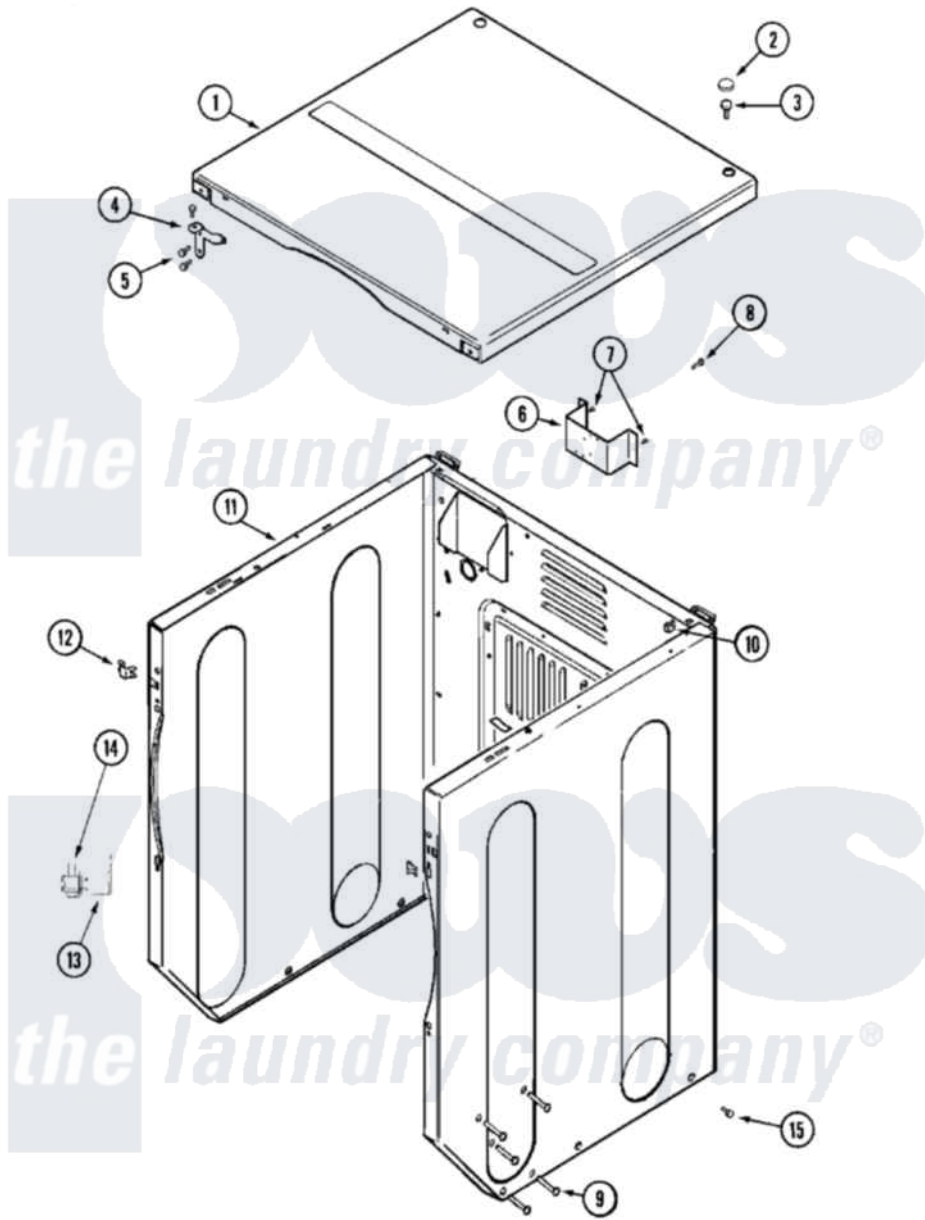

Maytag MLG23PDAGW 03 - CABINET-FRONT (UPPER)

Maytag Commercial Maytag MLG23PDAGW Dryer Parts Parts Diagram 03 - CABINET-FRONT (UPPER)
 Click on the part number to view part

Item	Original Part Number	Replaced By	Status	Part Description
001	33001995	33002124		Cover, Top
002	33001997			Plug, Hole
003	22001883	214354		Screw, Top Cover To Cabnt.
004	33001998			Bracket, Top Cover
"	33001999			Bracket, Top Cover
005	22001995			Screw Note: Screw, Tumbler Front And Shroud
006	NLA		Not Available	BRACKET, TERMINAL BLOCK---NA
007	22003217	3370225		Screw
008	NLA		Not Available	SCREW, GROUND LUG
009	33001991			Bolt, Carriage
010	22001502			Fastener, U-NUt
011	22003646			Cabinet Assembly-Upr
012	33001980			Fastener, Access Panel
013	22003666			Switch, Sensor Assembly
"	33002002			Bracket, Switch