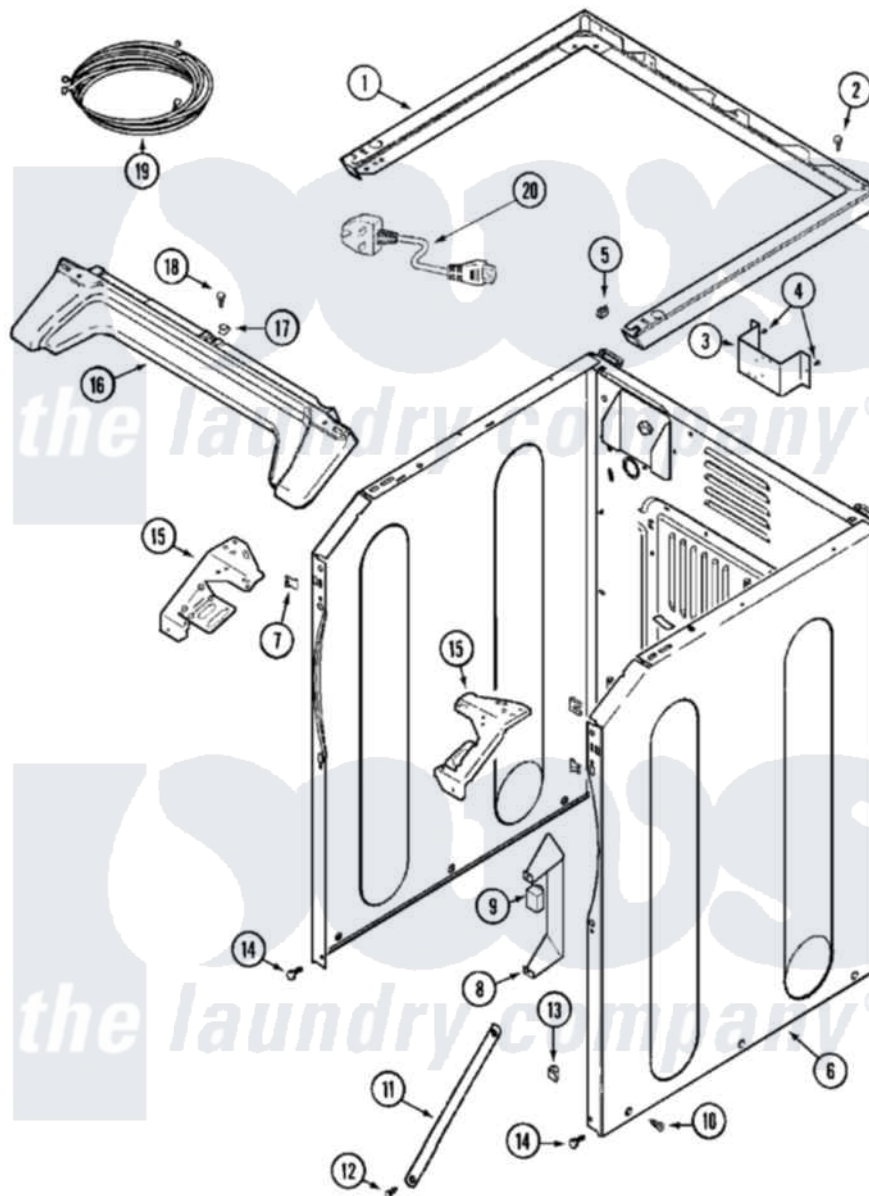

# Maytag MLG23PDAGW 04 - CABINET-FRONT (LOWER)

Maytag Commercial Maytag MLG23PDAGW Dryer Parts Parts Diagram 04 - CABINET-FRONT (LOWER)  
 Click on the part number to view part

Item	Original Part Number	Replaced By	Status	Part Description
001	33002472	<a href="#">33002963</a>		Support, Weld Assembly
002	22001883	<a href="#">214354</a>		Screw, Top Cover To Cabnt.
003	NLA		Not Available	BRACKET, TERMINAL BLOCK---NA
004	22003217	<a href="#">3370225</a>		Screw
005	<a href="#">22001502</a>			Fastener, U-NUt
006	<a href="#">22003639</a>			Cabinet Assembly
007	<a href="#">22002049</a>			Clip Note: Clip, Front Panel
008	<a href="#">22003666</a>			Switch, Sensor Assembly
"	<a href="#">Y313561</a>			Screw---NA
"	<a href="#">314627</a>			Bracket, Relays
"	Y310632	<a href="#">1163839</a>		Screw
009	<a href="#">306398</a>			Relay, Heater
"	Y251119	<a href="#">3177991</a>		Screw
010	<a href="#">213007</a>			Xfor Cabinet See Cabinet, Back
011	<a href="#">33002014</a>			Brace, Top Cross

012	<a href="#">22001995</a>		Screw Note: Screw, Tumbler Front And Shroud
013	<a href="#">Y310376</a>		Clip, Door Switch Harness
014	<a href="#">22001995</a>		Screw Note: Screw, Tumbler Front And Shroud
015	<a href="#">33002474</a>		Bracket, Corner
"	NLA	Not Available	BRACKET, CORNER (RT)
016	<a href="#">33002011</a>		Cover, Access
017	<a href="#">33002013</a>		Fastener Clip, Access Cover
018	<a href="#">22001995</a>		Screw Note: Screw, Tumbler Front And Shroud
019	22002179	<a href="#">8539404</a>	Tie-Wire
"	<a href="#">22003671</a>		Harness, Wire
"	<a href="#">22003673</a>		Harness, Wire
"	<a href="#">33002107</a>		Adaptor, Gas Connection
020	<a href="#">22003540</a>		Cord, Power
"	22003541	<a href="#">22004404</a>	Cord Adapter
"	<a href="#">33002442</a>	<a href="#">3400094</a>	Screw, 10-32 X 3/8