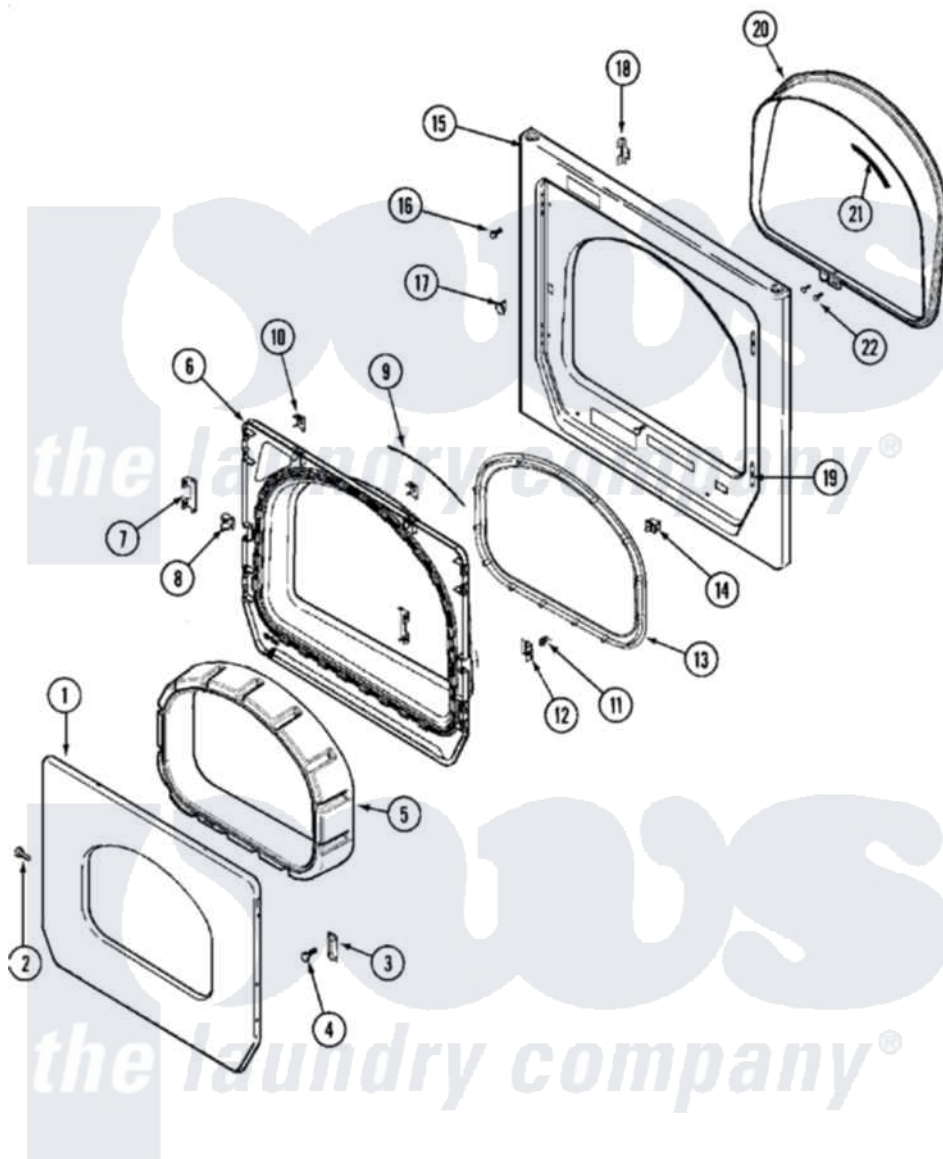

# Maytag MLG23PDAGW 05 - DOOR (UPPER)

Maytag [Commercial Maytag MLG23PDAGW Dryer Parts](#) Parts Diagram 05 - DOOR (UPPER)  
 Click on the part number to view part

Item	Original Part Number	Replaced By	Status	Part Description
001	<a href="#">33002015</a>			Door, Outer
002	<a href="#">22002063</a>			Screw No.8-18AB Wafer Head
003	<a href="#">33001760</a>			Bracket, Hinge
"	<a href="#">33002017</a>			Hinge, Door
004	22002062	<a href="#">98006631</a>		Screw
005	22002300	<a href="#">9740848</a>		Screw, Mixing Valve Mounting
"	33002018	<a href="#">33002780</a>		Door Tunnel W` Handle
006	33002080	<a href="#">33002020</a>		Door, Inner W/Seal
007	<a href="#">22002038</a>			Clip, Door
008	<a href="#">33001763</a>			Plug, Inner Door
009	<a href="#">33002094</a>			Seal, Door
010	<a href="#">22002039</a>			Clip, Door
011	<a href="#">33001761</a>			Strike, Door
012	<a href="#">22001793</a>			Switch, Pushbutton
013	<a href="#">33002607</a>			Lens, Door
014	33002250	<a href="#">33002166</a>		Switch, Door

015	33002023	<a href="#">33002081</a>	Panel, Front
"	33002051		Not Available
016	33001486	<a href="#">98008544</a>	SCREW, FRONT PANEL
			Screw
017	Y304578	<a href="#">LA-1003</a>	Door Catch Kit
018	<a href="#">33002025</a>		Twin Speednut
019	<a href="#">33001764</a>		Cover, Hinge Hole
020	<a href="#">33002026</a>		Extension, Tumbler Front
021	<a href="#">33001767</a>		Seal, Shroud
022	33001855	<a href="#">33002917</a>	Screw, No.10-16