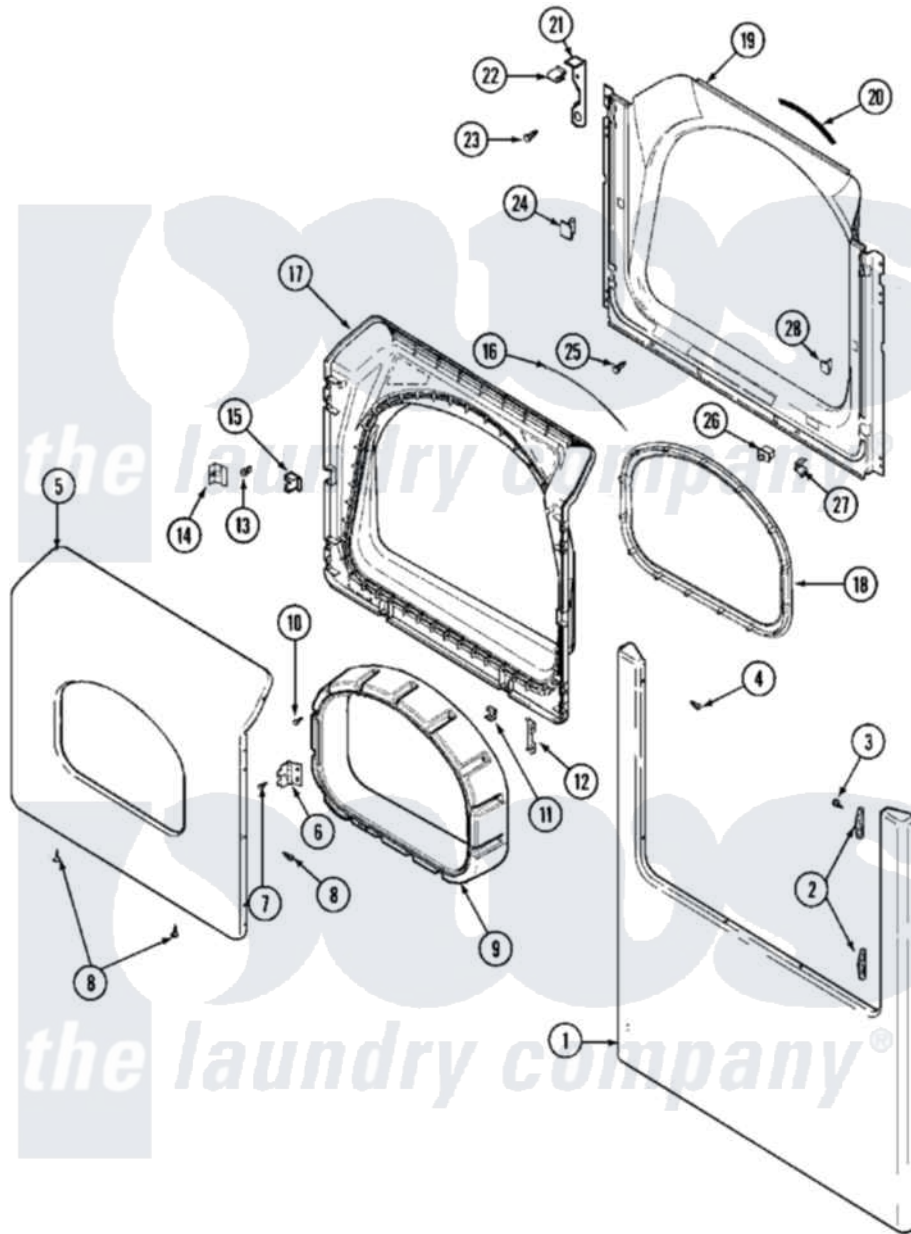

Maytag MLG23PDAGW 06 - DOOR (LOWER)

Maytag [Commercial Maytag MLG23PDAGW Dryer Parts](#) Parts Diagram 06 - DOOR (LOWER)
 Click on the part number to view part

Item	Original Part Number	Replaced By	Status	Part Description
001	22002836			Panel, Front
002	33001764			Cover, Hinge Hole
003	33001846			Screw, Hinge Hole Cover
004	22002243			Screw, Front Panel And Hinge
005	33002015			Door, Outer
006	33001759			Hinge, Door
007	22002062	98006631		Screw
008	22002063			Screw No.8-18AB Wafer Head
009	33002018	33002780		Door Tunnel W` Handle
010	22002300	9740848		Screw, Mixing Valve Mounting
011	22002039			Clip, Door
012	22002038			Clip, Door
013	33001761			Strike, Door
014	33001793			Bracket, Strike
015	33001763			Plug, Inner Door
016	33002094			Seal, Door

017	33002949		Not Available	DOOR, INNER W/SEAL COMMERCIAL
018	33002607			Lens, Door
019	33002033			Shroud
020	33001767			Seal, Shroud
021	22002991			Kit, Access Cover Hook
022	33002037			Fastener, Access Cover Hook
023	22001995			Screw Note: Screw, Tumbler Front And Shroud
024	Y304578	LA-1003		Door Catch Kit
025	33001768			Screw, Shroud Note: Screw, Shroud And Outlet Duct
026	33002250	33002166		Switch, Door
027	33001760			Bracket, Hinge
028	Y304578	LA-1003		Door Catch Kit