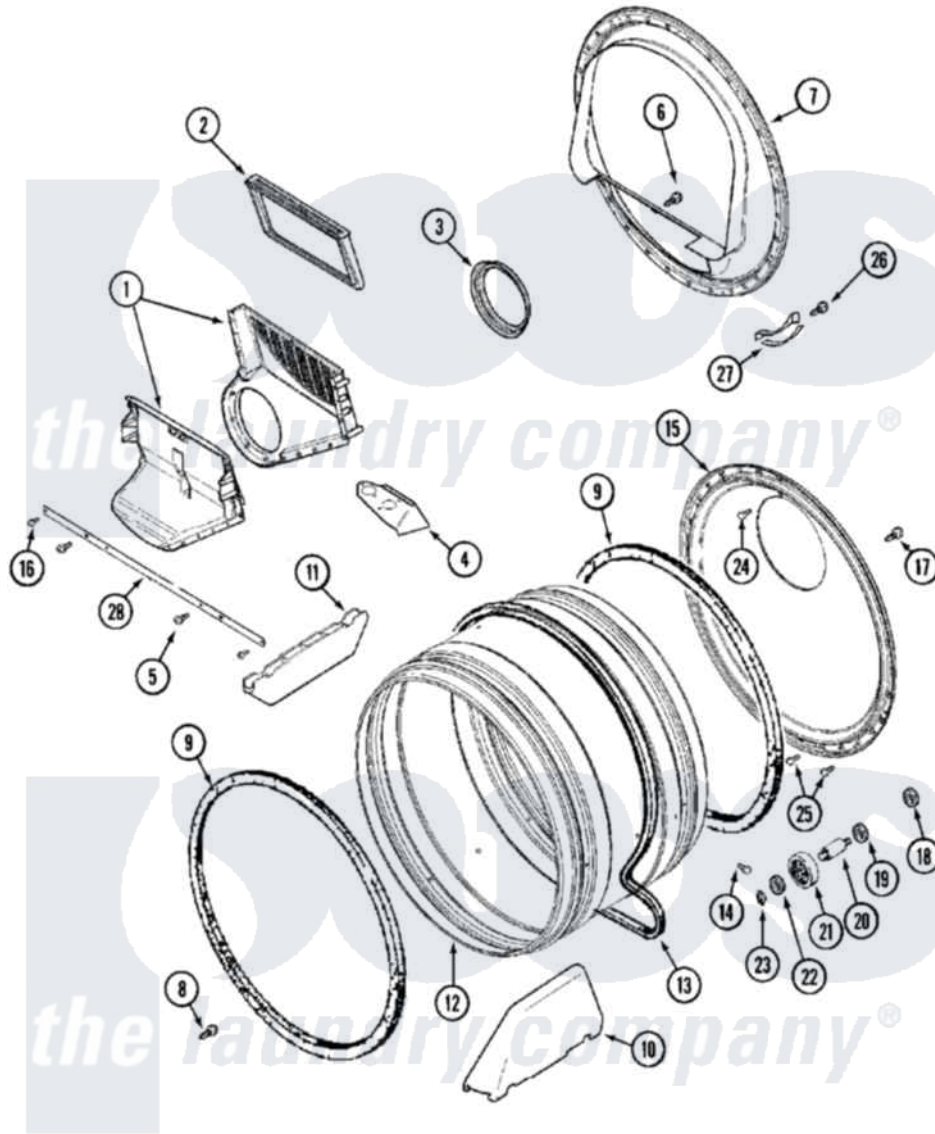

Maytag MLG23PDAGW 08 - TUMBLER

Maytag [Commercial Maytag MLG23PDAGW Dryer Parts](#) Parts Diagram 08 - TUMBLER
 Click on the part number to view part

Item	Original Part Number	Replaced By	Status	Part Description
001	33001799			Outlet Duct Assembly Note: Outlet Duct Assembly
002	33001804	33002790		Lint Filter
003	33002560			Seal, Blower
004	33001837			Cover, Thermostat
005	33001768			Screw, Shroud Note: Screw, Shroud And Outlet Duct
006	NLA		Not Available	SCREW----NA
007	33001802			Front, Tumbler
008	33001855	33002917		Screw, No.10-16
009	33001807			Seal, Tumbler
010	33002032			Baffle
011	33001755			Baffle
012	33001794	33001889		Tumbler
013	33002535			V-Belt
014	33001788	33002973		Screw, No.9-15 X 1.00 Hx WS
015	33001801			Back, Tumbler

016	22001995		Screw Note: Screw, Tumbler Front And Shroud
017	22001995		Screw Note: Screw, Tumbler Front And Shroud
018	33001443		Nut, Hex
019	Y313347	312535	Washer, Vault Mounting Brk.
020	Y312948	6-3129480	Shaft- Tumbler
021	Y303373	12001541	Drum Roller/Washer Assembly--W
022	312535		Washer, Vault Mounting Brk.
023	410233	9703438	Ring-Retrn
024	210932		Screw, No.8 X 9/16 Ctsk Note: Screw, Inlet Duct
025	22001996	3370225	Screw
026	210720		Rivet, Bearing To Tumbler Frnt
027	306508		Tumbler Bearing Kit ---W
028	33002039		Brace, Tumbler Front