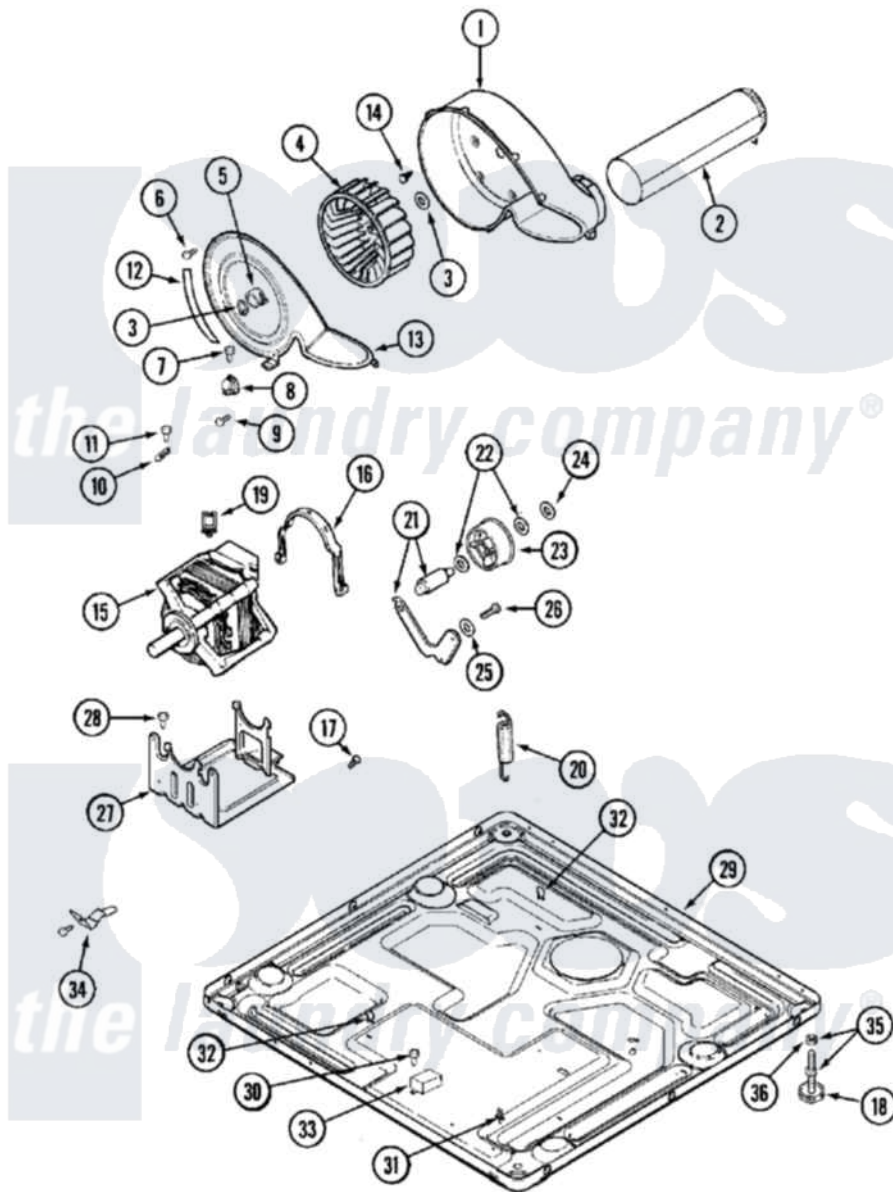

Maytag MLG23PDAGW 10 - MOTOR DRIVE

Maytag Commercial Maytag MLG23PDAGW Dryer Parts Parts Diagram 10 - MOTOR DRIVE
 Click on the part number to view part

| Item | Original Part Number | Replaced By | Status | Part Description |
|------|--------------------------|--------------------------|---------------|---|
| 001 | 33001789 | | | Housing, Blower |
| 002 | 22001995 | | | Screw Note: Screw, Tumbler Front And Shroud |
| " | 33001799 | | | Outlet Duct Assembly Note: Outlet Duct Assembly |
| 003 | 410233 | 9703438 | | Ring-Retr |
| 004 | 33001790 | | | Wheel, Blower |
| " | 33002797 | | | Wheel, Blower |
| 005 | 312967 | | | Clamp, Blower Housing |
| 006 | 33001855 | 33002917 | | Screw, No.10-16 |
| 007 | Y313561 | | | Screw---NA |
| 008 | 303392 | | | Thermostat, Cycling |
| " | 33303391 | | | Thermostat, Cycling |
| 009 | 22001996 | 3370225 | | Screw |
| 010 | 33001762 | | | Fuse, Thermal |
| 011 | NLA | | Not Available | SCREW |
| 012 | 33002044 | | | Guide |