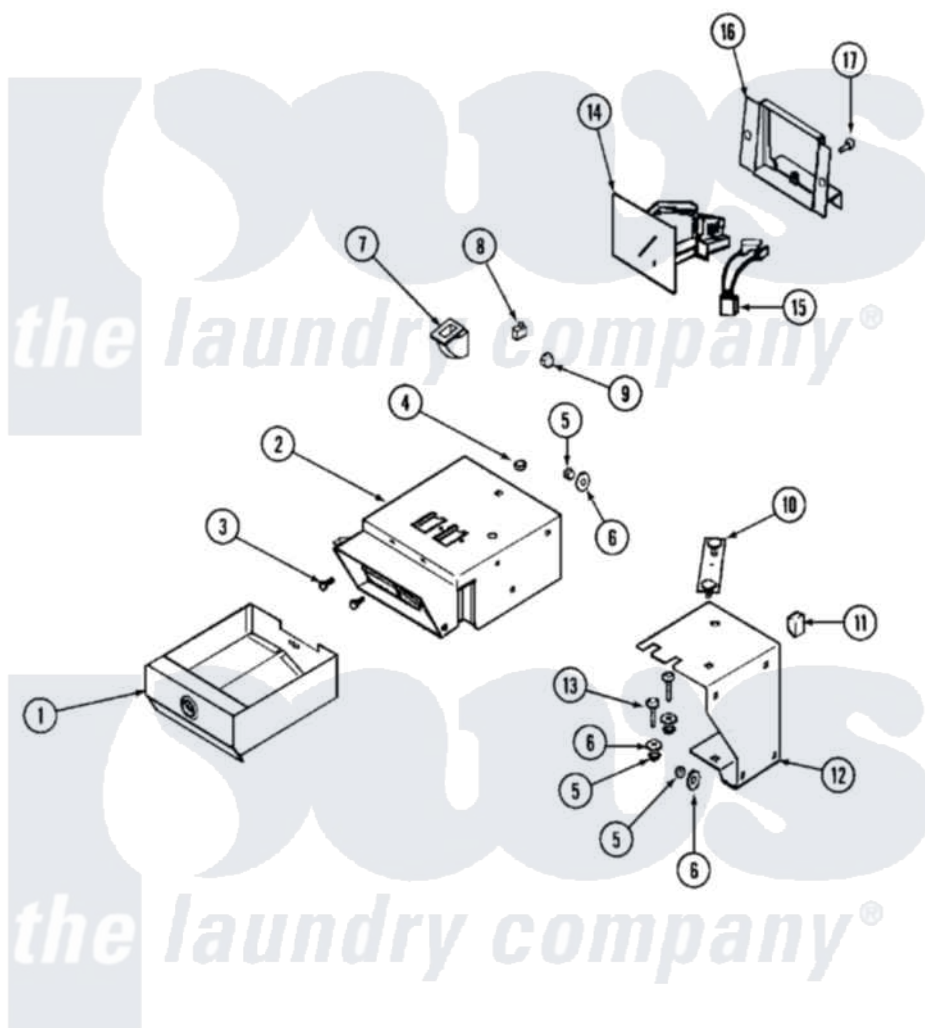

# Maytag MLG23PDAWQ 02 - CONTROL CENTER (UPPER)

Maytag Commercial Maytag MLG23PDAWQ Dryer Parts Parts Diagram 02 - CONTROL CENTER (UPPER)  
 Click on the part number to view part

Item	Original Part Number	Replaced By	Status	Part Description
001	33002443		Not Available	BOX, COIN (BSQ)
"	<a href="#">Y33001983</a>			Box, Coin
002	33002444		Not Available	VAULT, COIN (BSQ)
"	<a href="#">Y33001986</a>			Vault, Coin
003	<a href="#">33002682</a>			Screw, Coin Drop Mounting Brk.
004	<a href="#">Y052740</a>	<a href="#">62739</a>		Nut, Lock
005	<a href="#">Y052734</a>			Nut, Carrage Bolts And Bracket
006	<a href="#">312535</a>			Washer, Vault Mounting Brk.
"	NLA		Not Available	WASHER, VAULT MOUNTING BRK.
007	<a href="#">314635</a>			Chute, Coin
008	<a href="#">33001250</a>			Switch, Vault And Service Door
009	NLA		Not Available	NUT, CAGE
010	22001810		Not Available	STRAP, MOUNTING
011	<a href="#">33001989</a>			Retainer, Vault Switch

012	<a href="#">33001990</a>		Bracket, Mounting Vault
013	<a href="#">33001991</a>		Bolt, Carriage
014	<a href="#">216200</a>		Face Plate Return Button
"	22001873	<a href="#">22004112</a>	Coin Drop Greenwald Us.25
"	<a href="#">22002144</a>		Single Faceplate
015	<a href="#">314665</a>		Screw, Switch Assembly
"	<a href="#">33001985</a>		Switch, Optic
016	<a href="#">33001992</a>		Bracket, Coin Drop Mount.
"	<a href="#">33002445</a>		Bracket, Coin Drop Mount.
017	<a href="#">Y313561</a>		Screw----NA
"	<a href="#">910181</a>		Lockwasher, Terminal Block
018	16022904	Not Available	SVC MAN, COMM DRYER ELE/GAS