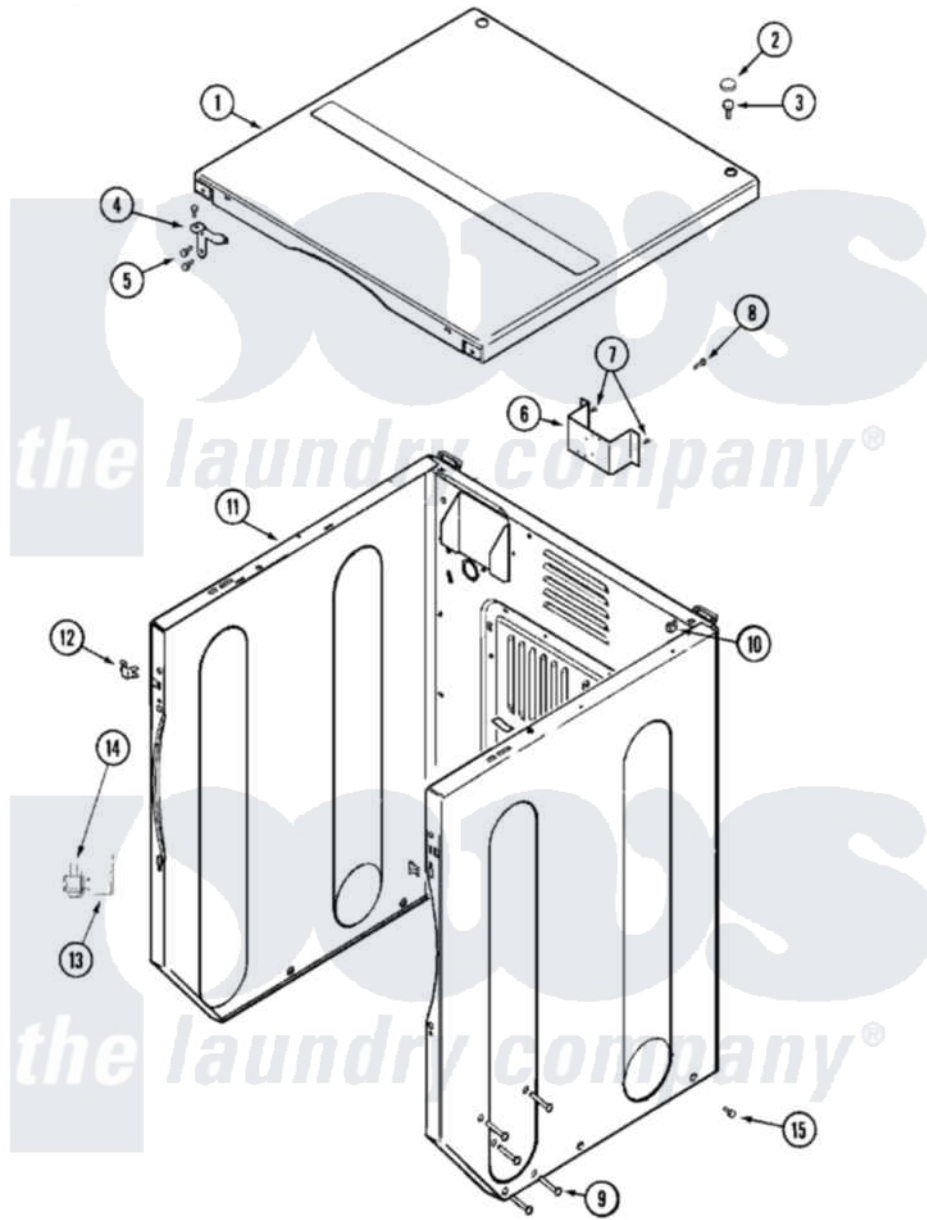

Maytag MLG23PDAWQ 03 - CABINET-FRONT (UPPER)

Maytag Commercial Maytag MLG23PDAWQ Dryer Parts Parts Diagram 03 - CABINET-FRONT (UPPER)
 Click on the part number to view part

Item	Original Part Number	Replaced By	Status	Part Description
001	33002124			Cover, Top
"	NLA		Not Available	COVER, TOP (BSQ)
002	33001997			Plug, Hole
003	22001883	214354		Screw, Top Cover To Cabnt.
004	33001998			Bracket, Top Cover
"	33001999			Bracket, Top Cover
005	22001995			Screw Note: Screw, Tumbler Front And Shroud
006	NLA		Not Available	BRACKET, TERMINAL BLOCK---NA
007	22001995			Screw Note: Screw, Tumbler Front And Shroud
008	NLA		Not Available	SCREW, GROUND LUG
009	NLA		Not Available	WASHER, GROUND LUG
010	22001502			Fastener, U-NUt
011	22003639			Cabinet Assembly
"	NLA		Not Available	CABINET (BSQ)

012	33001980		Fastener, Access Panel
013	Y313561		Screw---NA
"	33002002		Bracket, Switch
"	Y310632	1163839	Screw
014	206824	W10133335	Relay, Motor
"	Y251119	3177991	Screw
015	213007		Xfor Cabinet See Cabinet, Back
016	33001991		Bolt, Carriage