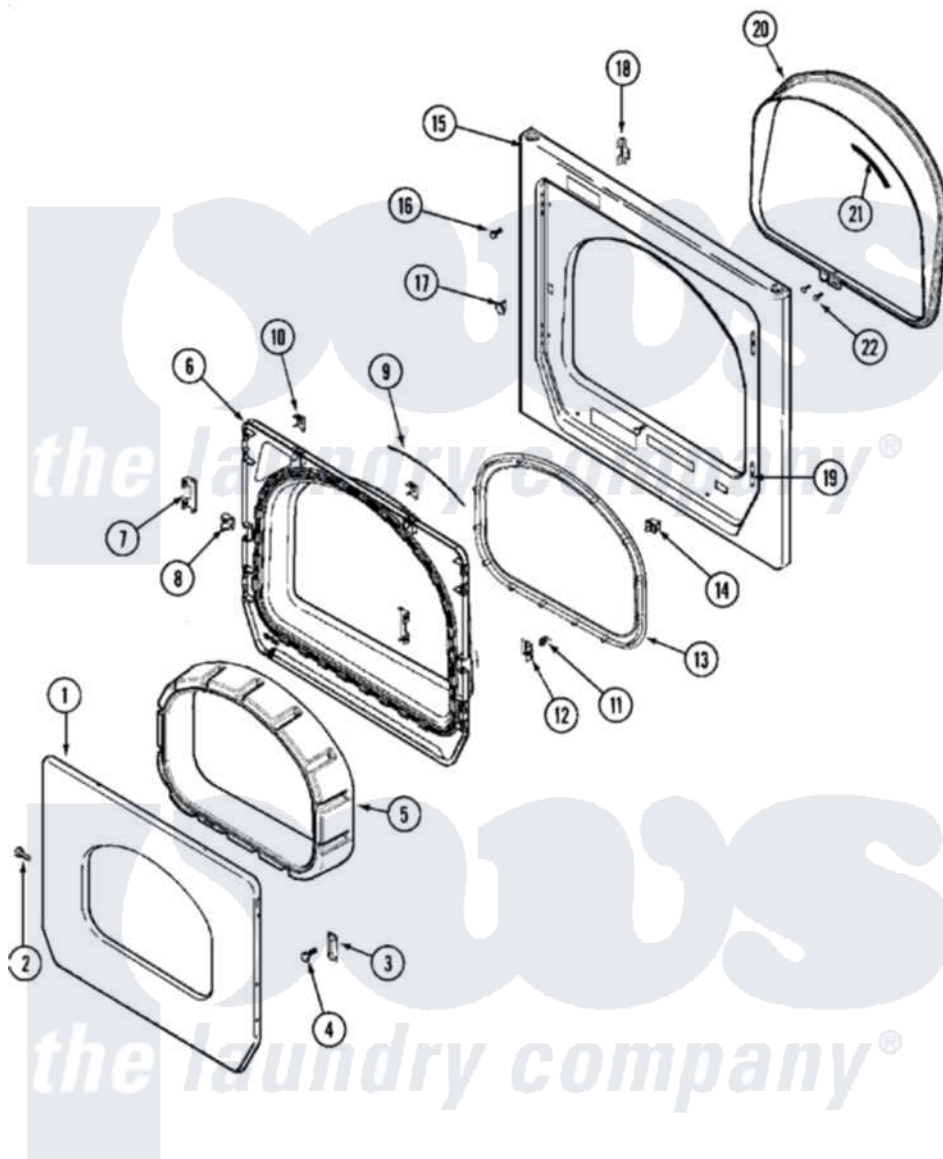

Maytag MLG23PDAWQ 05 - DOOR (UPPER)

Maytag [Commercial Maytag MLG23PDAWQ Dryer Parts](#) Parts Diagram 05 - DOOR (UPPER)
 Click on the part number to view part

Item	Original Part Number	Replaced By	Status	Part Description
001	33002015			Door, Outer
"	NLA		Not Available	DOOR, OUTER (BSQ)
002	22002063			Screw No.8-18AB Wafer Head
"	33002351			Screw
003	33002017			Hinge, Door
004	22002062	98006631		Screw
005	22002300	9740848		Screw, Mixing Valve Mounting
"	33002018	33002780		Door Tunnel W` Handle
006	33002020			Door, Inner W/Seal
007	22002038			Clip, Door
008	33001763			Plug, Inner Door
009	33002094			Seal, Door
010	22002039			Clip, Door
011	33001761			Strike, Door
012	33001793			Bracket, Strike
013	33002607			Lens, Door

014	33002038		Switch, Door
015	33001711	33002936	Medallion-
"	33002051		Not Available
"	33002130	33002081	SCREW, FRONT PANEL
"	33002381		Not Available
"	33002381		PANEL, FRONT (BSQ)
016	33001486	98008544	Screw
017	33001791	306436	Door Latch Kit--W
018	33002025		Twin Speednut
019	33001175		Cover, Hinge Hole
"	33002343		Not Available
"	33002343		COVER, HINGE HOLE (BSQ)
020	33002026		Extension, Tumbler Front
021	33001767		Seal, Shroud
022	33001855	33002917	Screw, No.10-16