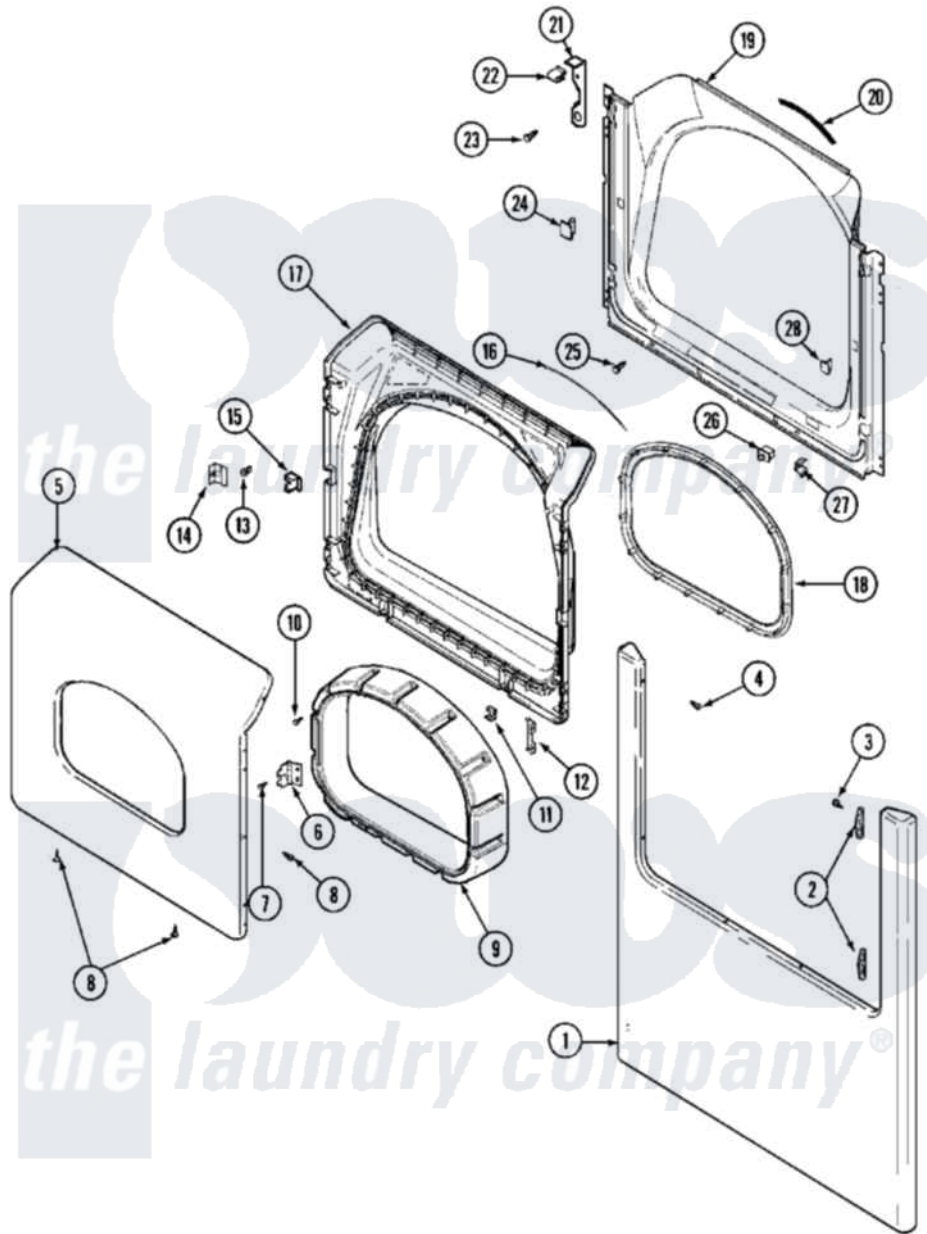

# Maytag MLG23PDAWQ 06 - DOOR (LOWER)

Maytag [Commercial Maytag MLG23PDAWQ Dryer Parts](#) Parts Diagram 06 - DOOR (LOWER)  
 Click on the part number to view part

Item	Original Part Number	Replaced By	Status	Part Description
001	22002663		Not Available	PANEL, FRONT (BISQ)
"	<a href="#">22002836</a>			Panel, Front
002	<a href="#">33001764</a>			Cover, Hinge Hole
"	<a href="#">33002349</a>			Cover, Hinge Hole
003	<a href="#">33001846</a>			Screw, Hinge Hole Cover
004	<a href="#">22002243</a>			Screw, Front Panel And Hinge
005	<a href="#">33002673</a>			Door, Outer
"	NLA		Not Available	DOOR, OUTER (BSQ)
006	<a href="#">33001759</a>			Hinge, Door
007	22002062	<a href="#">98006631</a>		Screw
008	<a href="#">22002063</a>			Screw No.8-18AB Wafer Head
"	<a href="#">33002351</a>			Screw
009	33002018	<a href="#">33002780</a>		Door Tunnel W` Handle
010	22002300	<a href="#">9740848</a>		Screw, Mixing Valve Mounting
011	<a href="#">22002039</a>			Clip, Door
012	<a href="#">22002038</a>			Clip, Door

013	<a href="#">33001761</a>		Strike, Door
014	<a href="#">33001793</a>		Bracket, Strike
015	<a href="#">33001763</a>		Plug, Inner Door
016	<a href="#">33002094</a>		Seal, Door
017	33002949	Not Available	DOOR, INNER W/SEAL COMMERCIAL
018	33002022	<a href="#">33002607</a>	Lens, Door
019	<a href="#">33002033</a>		Shroud
020	<a href="#">33001767</a>		Seal, Shroud
021	<a href="#">22002991</a>		Kit, Access Cover Hook
022	<a href="#">33002037</a>		Fastener, Access Cover Hook
023	<a href="#">22001995</a>		Screw Note: Screw, Tumbler Front And Shroud
024	33001791	<a href="#">306436</a>	Door Latch Kit--W
025	<a href="#">33001768</a>		Screw, Shroud Note: Screw, Shroud And Outlet Duct
026	<a href="#">33002038</a>		Switch, Door
027	<a href="#">33001760</a>		Bracket, Hinge
028	Y304578	<a href="#">LA-1003</a>	Door Catch Kit