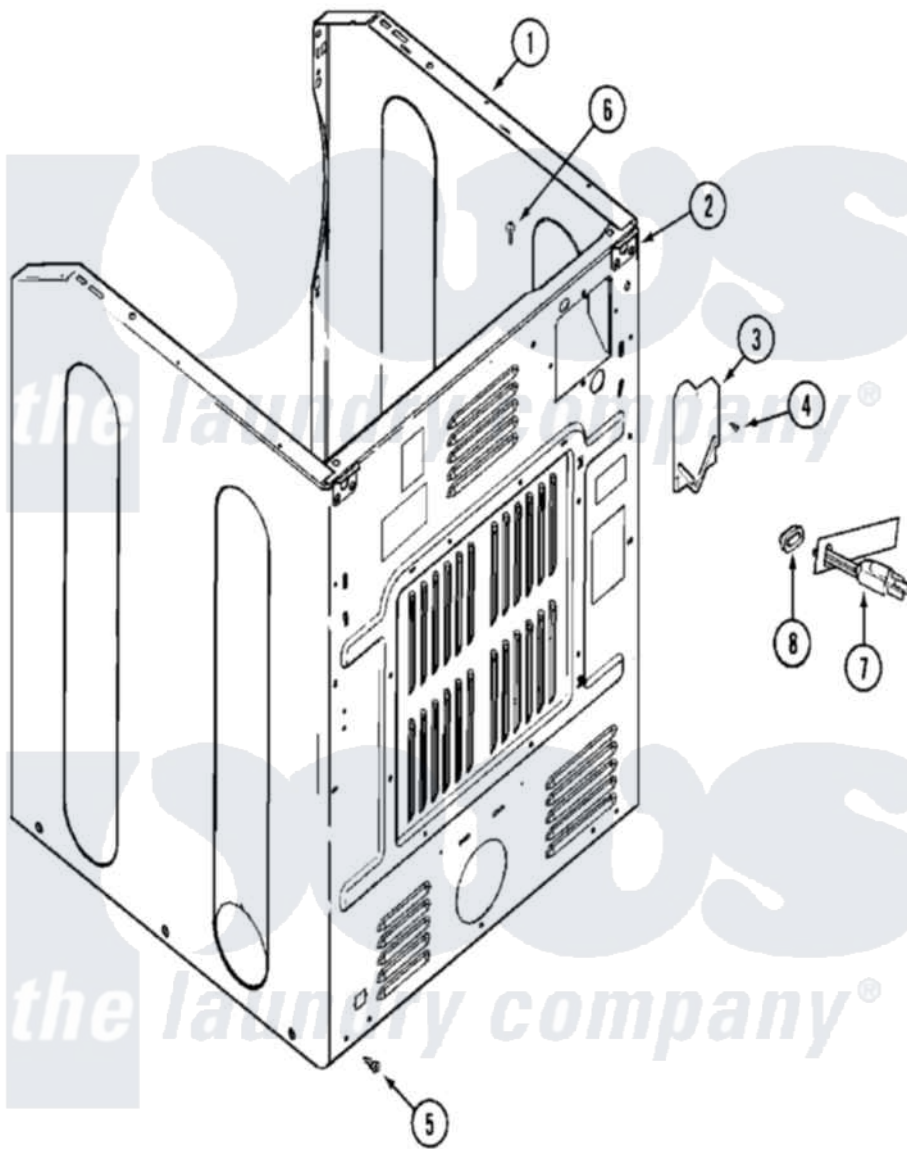

# Maytag MLG23PDAWQ 07 - CABINET-REAR

Maytag [Commercial Maytag MLG23PDAWQ Dryer Parts](#) Parts Diagram 07 - CABINET-REAR  
 Click on the part number to view part

Item	Original Part Number	Replaced By	Status	Part Description
001	<a href="#">22003639</a>			Cabinet Assembly
"	NLA		Not Available	CABINET (BSQ-LWR)
"	<a href="#">Y310376</a>			Clip, Door Switch Harness
002	NLA		Not Available	BRACKET, CABINET HINGE (LWR)
003	<a href="#">33001795</a>			Cover, Terminal Block
004	<a href="#">22001995</a>			Screw Note: Screw, Tumbler Front And Shroud
005	<a href="#">22001995</a>			Screw Note: Screw, Tumbler Front And Shroud
006	210186	<a href="#">3370225</a>		Screw
007	208784	<a href="#">22003062</a>		Cord, Power
008	<a href="#">211881</a>			Grommet, Cord Part Not Used-Gas Models Only