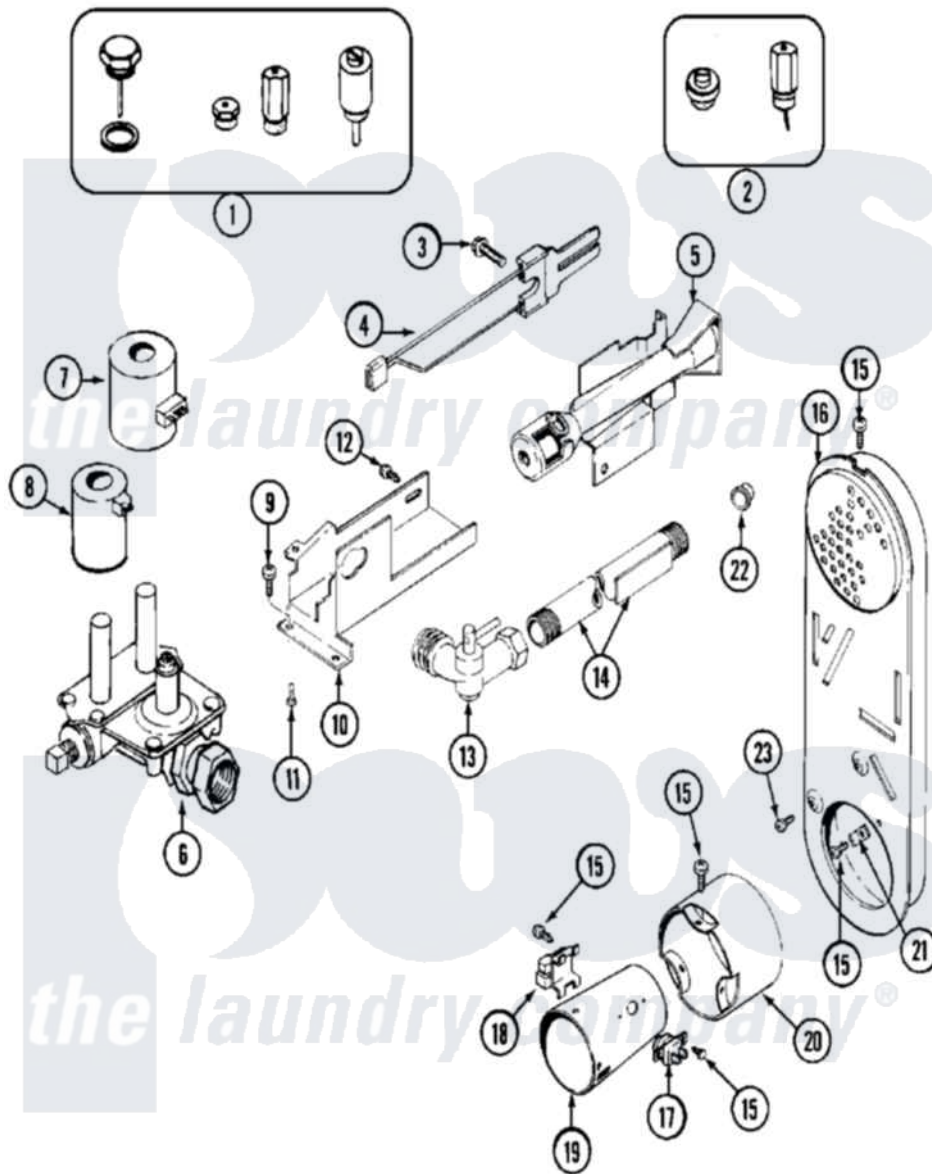

# Maytag MLG23PDAWQ 09 - GAS VALVE

Maytag [Commercial Maytag MLG23PDAWQ Dryer Parts](#) Parts Diagram 09 - GAS VALVE  
 Click on the part number to view part

Item	Original Part Number	Replaced By	Status	Part Description
001	Y308378	<a href="#">W10402145</a>		LP Gas Con
002	Y308377		Not Available	CONVERSION KIT (LP TO NATURAL)
003	<a href="#">304971</a>			Screw Note: Screw, Igniter
004	304970	<a href="#">4391996</a>		Ignitor
005	33001247	<a href="#">33002793</a>		Burner Assembly
"	<a href="#">33002793</a>			Burner Assembly
006	<a href="#">308345</a>			Valve, Gas
"	33002056		Not Available	PLUG, HOLE (UPR)
007	<a href="#">306106</a>			Coil, Holding And Booster--W
008	306105	<a href="#">694540</a>		Coil, 60 Hz
009	<a href="#">Y313561</a>			Screw---NA
010	NLA		Not Available	BRACKET, GAS VALVE (LWR)
011	314082	<a href="#">90767</a>		Screw, 8A X 3/8 HeX Washer Head Tapping
"	314568	<a href="#">Y313559</a>		Screw

012	<a href="#">22001995</a>		Screw Note: Screw, Tumbler Front And Shroud
013	<a href="#">306086</a>		Angle Shut Off For Gas Valve
014	<a href="#">33001735</a>		Pipe And Bracket Assembly Series 18 Not Needed Use Vavle
015	<a href="#">211294</a>	<a href="#">90767</a>	Screw, 8A X 3/8 HeX Washer Head Tapping
016	33001810	Not Available	DUCT ASSY., INLET (GAS) NOTE: INLET DUCT ASSEMBLY
017	<a href="#">305169</a>		Thermostat, Hi-Limit Gas
018	Y303377	<a href="#">338906</a>	Radiant, Sensor
019	<a href="#">33001835</a>		Cone Assembly, Combustion
020	<a href="#">Y303841</a>		Cone, Extension
021	<a href="#">Y312890</a>		Retainer, Heater Chamber
022	<a href="#">33001693</a>		Cap, Gas Pipe
023	22001996	<a href="#">3370225</a>	Screw