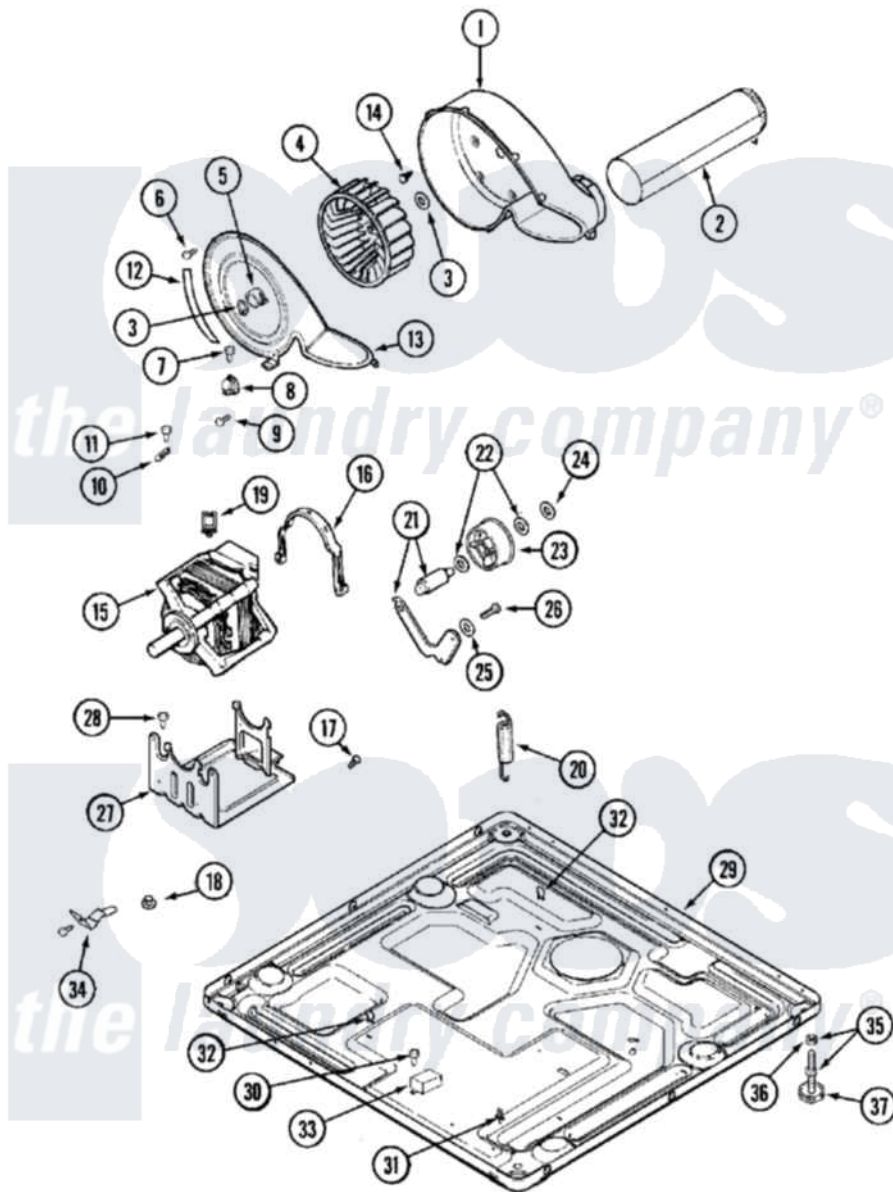

Maytag MLG23PDAWQ 10 - MOTOR DRIVE

Maytag Commercial Maytag MLG23PDAWQ Dryer Parts Parts Diagram 10 - MOTOR DRIVE
 Click on the part number to view part

Item	Original Part Number	Replaced By	Status	Part Description
001	33001789			Housing, Blower
002	22001995			Screw Note: Screw, Tumbler Front And Shroud
"	33001800			Duct Assembly, Exhaust
003	410233	9703438		Ring-Retrn
004	33001790			Wheel, Blower
"	33002797			Wheel, Blower
005	312967			Clamp, Blower Housing
006	33001855	33002917		Screw, No.10-16
007	Y313561			Screw----NA
008	307208			Thermistor, Temp. Control
"	33303391			Thermostat, Cycling
009	22001996	3370225		Screw
010	33001762			Fuse, Thermal
011	NLA		Not Available	SCREW, THERMAL CUT-OFF
012	33002560			Seal, Blower
013	33001796	33002711		Cover, Blower Housing