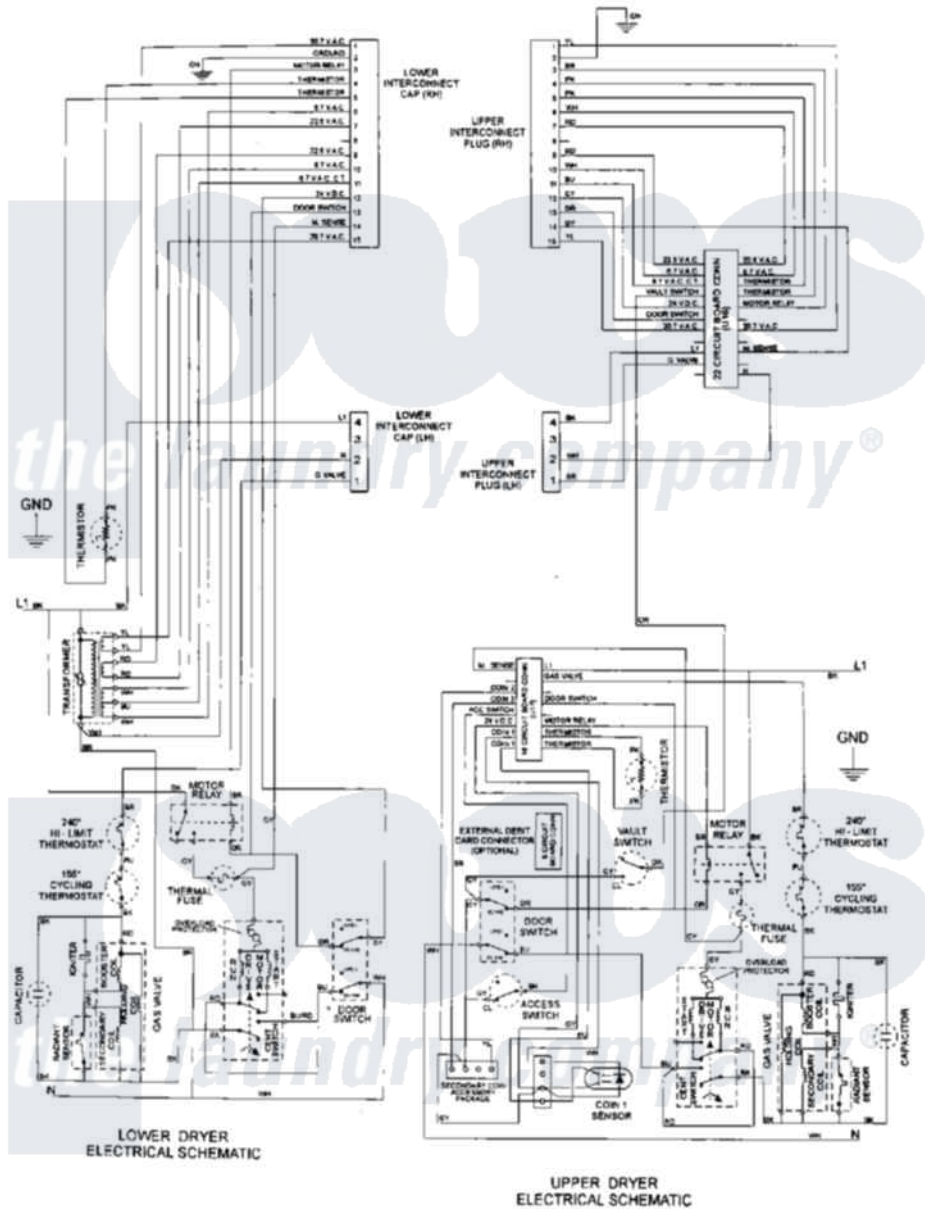

# Maytag MLG23PDAWQ 11 - WIRING INFORMATION

Maytag [Commercial Maytag MLG23PDAWQ Dryer Parts](#) Parts Diagram 11 - WIRING INFORMATION  
 Click on the part number to view part

Item	Original Part Number	Replaced By	Status	Part Description
001	NLA		Not Available	WIRING INFORMATION