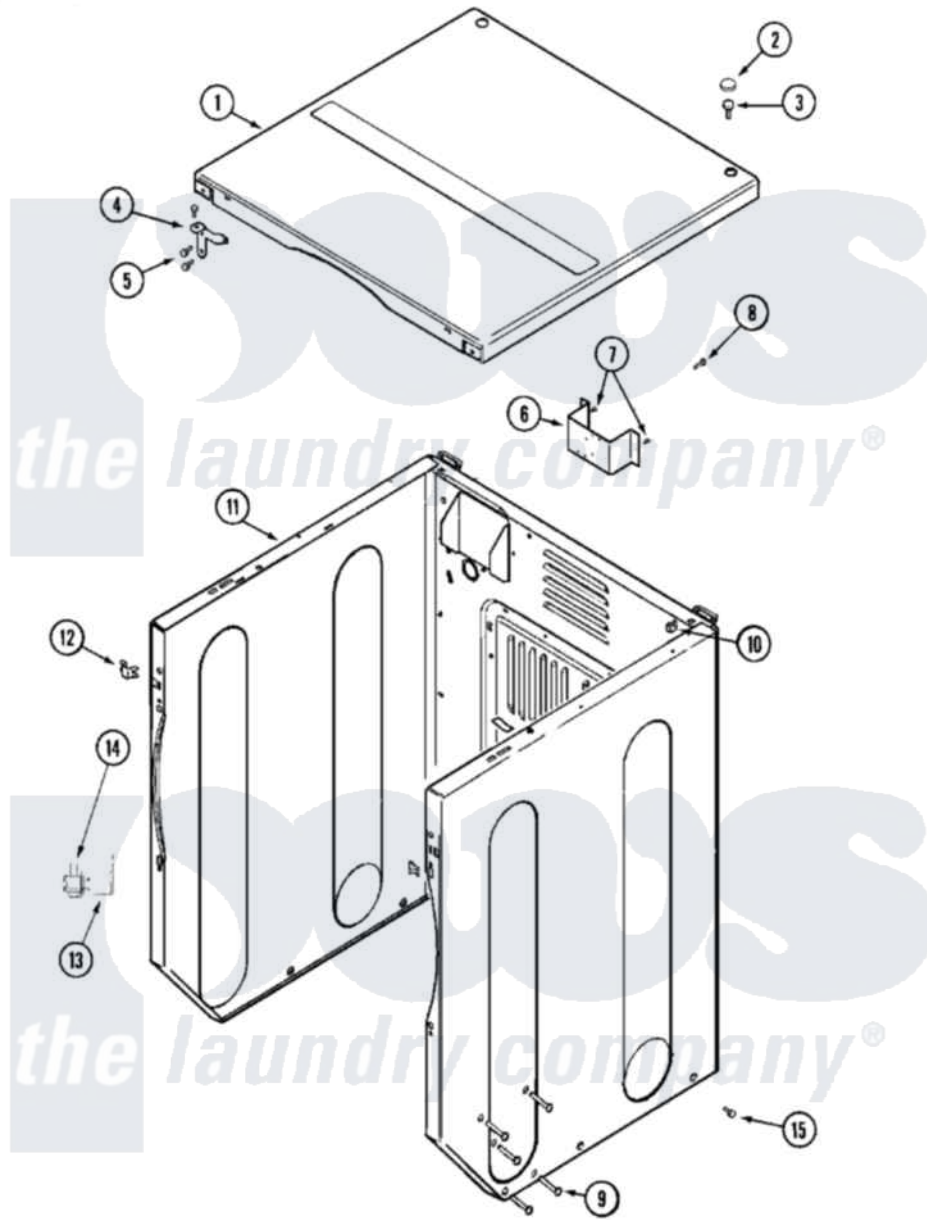

Maytag MLG23PDAWW 03 - CABINET-FRONT (UPPER)

Maytag Commercial Maytag MLG23PDAWW Dryer Parts Parts Diagram 03 - CABINET-FRONT (UPPER)
 Click on the part number to view part

| Item | Original Part Number | Replaced By | Status | Part Description |
|------|--------------------------|------------------------|---------------|---|
| 001 | 33002124 | | | Cover, Top |
| " | NLA | | Not Available | COVER, TOP (BSQ) |
| 002 | 33001997 | | | Plug, Hole |
| 003 | 22001883 | 214354 | | Screw, Top Cover To Cabnt. |
| 004 | 33001998 | | | Bracket, Top Cover |
| " | 33001999 | | | Bracket, Top Cover |
| 005 | 22001995 | | | Screw Note: Screw, Tumbler Front And Shroud |
| 006 | NLA | | Not Available | BRACKET, TERMINAL BLOCK---NA |
| 007 | 22001995 | | | Screw Note: Screw, Tumbler Front And Shroud |
| 008 | NLA | | Not Available | SCREW, GROUND LUG |
| 009 | NLA | | Not Available | WASHER, GROUND LUG |
| 010 | 22001502 | | | Fastener, U-NUt |
| 011 | 22003639 | | | Cabinet Assembly |
| " | NLA | | Not Available | CABINET (BSQ) |