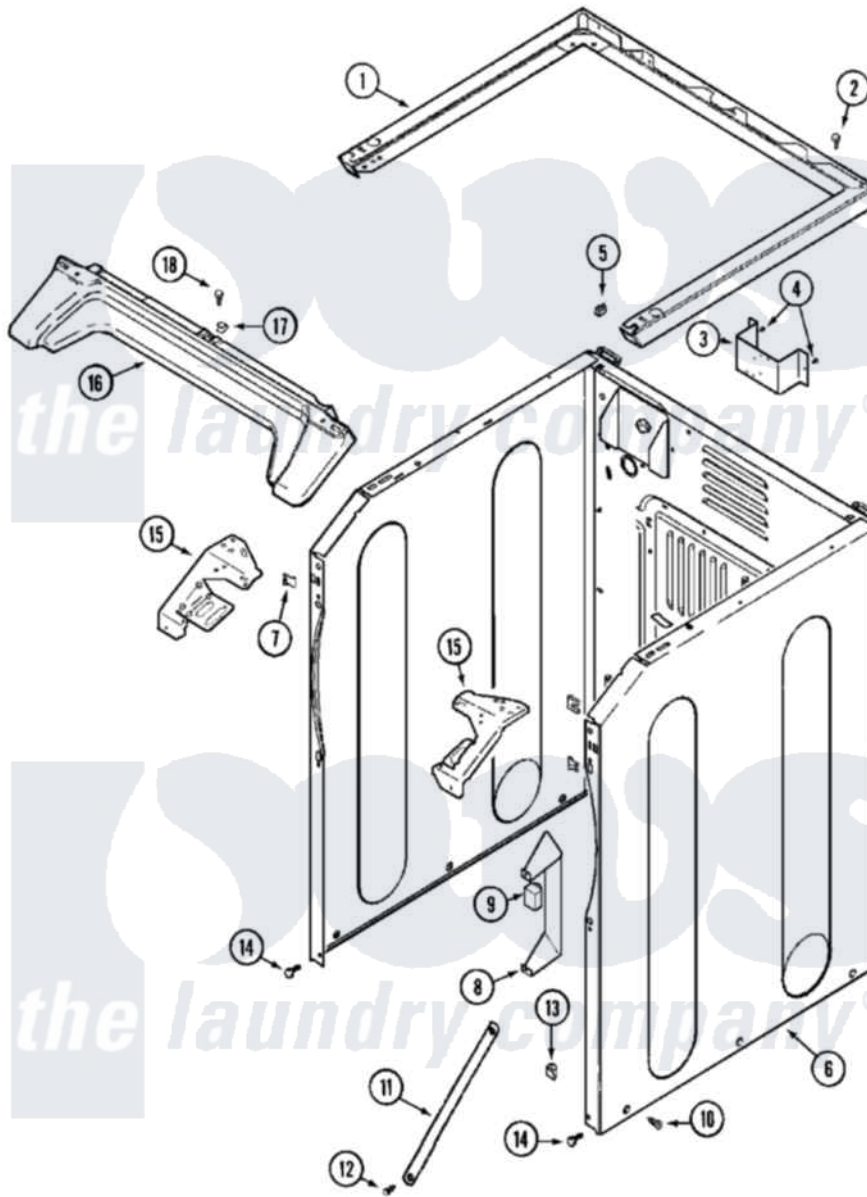

# Maytag MLG23PDAWW 04 - CABINET-FRONT (LOWER)

Maytag Commercial Maytag MLG23PDAWW Dryer Parts Parts Diagram 04 - CABINET-FRONT (LOWER)  
 Click on the part number to view part

Item	Original Part Number	Replaced By	Status	Part Description
001	33002005	<a href="#">33002963</a>		Support, Weld Assembly
"	33002446	<a href="#">22004153</a>		Support We
002	22001883	<a href="#">214354</a>		Screw, Top Cover To Cabnt.
003	NLA		Not Available	BRACKET, TERMINAL BLOCK---NA
004	<a href="#">22001995</a>			Screw Note: Screw, Tumbler Front And Shroud
005	<a href="#">22001502</a>			Fastener, U-NUt
006	<a href="#">22003639</a>			Cabinet Assembly
"	NLA		Not Available	CABINET ASSY. (BISQUE AS PK)
007	<a href="#">22002049</a>			Clip Note: Clip, Front Panel
008	<a href="#">Y313561</a>			Screw---NA
"	<a href="#">314627</a>			Bracket, Relays
"	Y310632	<a href="#">1163839</a>		Screw
009	206824	<a href="#">W10133335</a>		Relay, Motor
"	Y251119	<a href="#">3177991</a>		Screw

010	<a href="#">213007</a>		Xfor Cabinet See Cabinet, Back
011	22002259	<a href="#">22002767</a>	Brace, Cross
012	<a href="#">22001995</a>		Screw Note: Screw, Tumbler Front And Shroud
013	<a href="#">Y310376</a>		Clip, Door Switch Harness
014	<a href="#">22001995</a>		Screw Note: Screw, Tumbler Front And Shroud
015	<a href="#">33002009</a>		Bracket, Corner
"	33002010	<a href="#">33002473</a>	Bracket, Corner
016	<a href="#">22002664</a>		COVER, ACCESS (BSQ)
"	<a href="#">33002011</a>		Cover, Access
017	<a href="#">33002013</a>		Fastener Clip, Access Cover
018	<a href="#">22001995</a>		Screw Note: Screw, Tumbler Front And Shroud
019	<a href="#">33002054</a>		Wire Harness, Main
020	<a href="#">33001989</a>		Retainer, Vault Switch