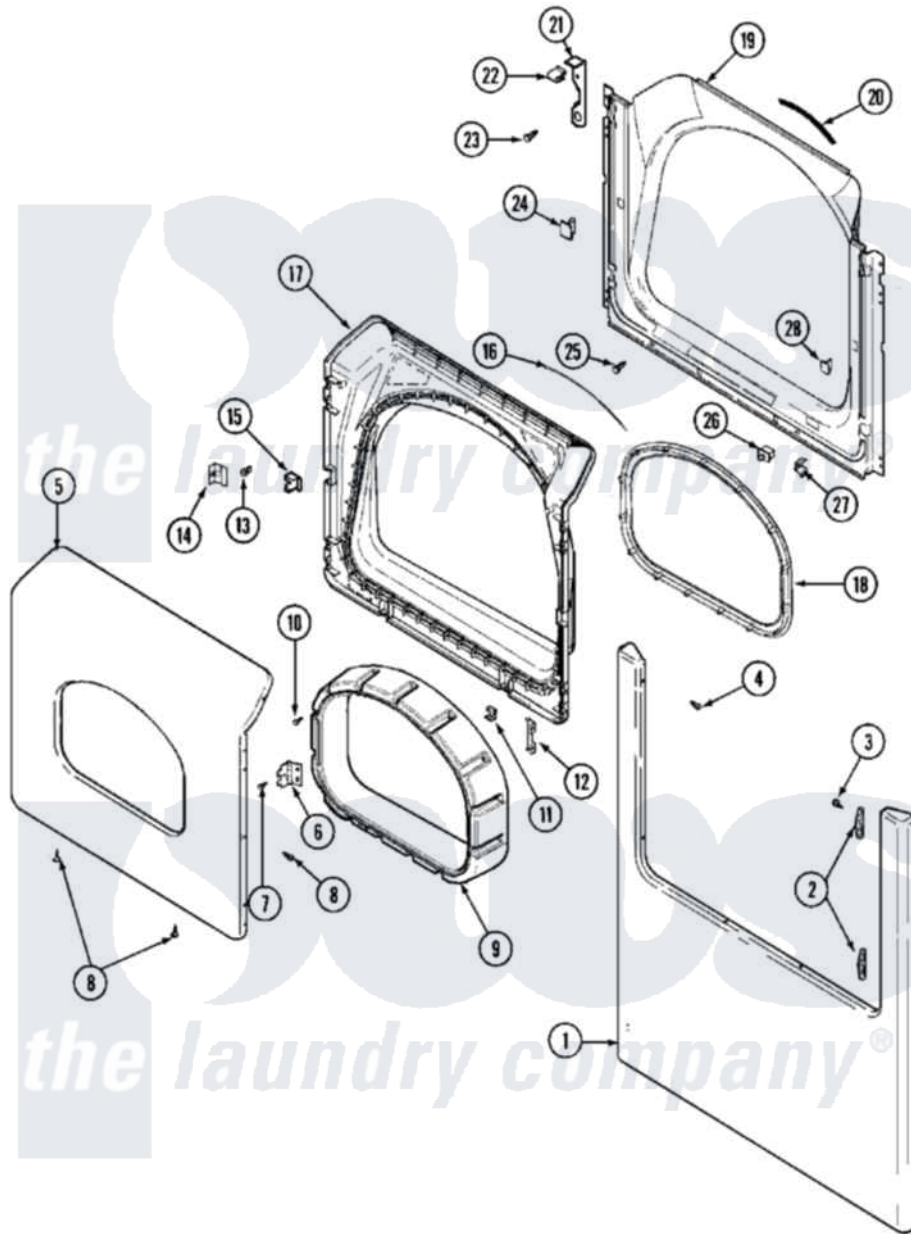

Maytag MLG23PDAWW 06 - DOOR (LOWER)

Maytag [Commercial Maytag MLG23PDAWW Dryer Parts](#) Parts Diagram 06 - DOOR (LOWER)
 Click on the part number to view part

Item	Original Part Number	Replaced By	Status	Part Description
001	22002663		Not Available	PANEL, FRONT (BISQ)
"	22002836			Panel, Front
002	33001764			Cover, Hinge Hole
"	33002349			Cover, Hinge Hole
003	33001846			Screw, Hinge Hole Cover
004	22002243			Screw, Front Panel And Hinge
005	33002673			Door, Outer
"	NLA		Not Available	DOOR, OUTER (BSQ)
006	33001759			Hinge, Door
007	22002062	98006631		Screw
008	22002063			Screw No.8-18AB Wafer Head
"	33002351			Screw
009	33002018	33002780		Door Tunnel W` Handle
010	22002300	9740848		Screw, Mixing Valve Mounting
011	22002039			Clip, Door
012	22002038			Clip, Door

013	33001761		Strike, Door
014	33001793		Bracket, Strike
015	33001763		Plug, Inner Door
016	33002094		Seal, Door
017	33002949	Not Available	DOOR, INNER W/SEAL COMMERCIAL
018	33002022	33002607	Lens, Door
019	33002033		Shroud
020	33001767		Seal, Shroud
021	22002991		Kit, Access Cover Hook
022	33002037		Fastener, Access Cover Hook
023	22001995		Screw Note: Screw, Tumbler Front And Shroud
024	33001791	306436	Door Latch Kit--W
025	33001768		Screw, Shroud Note: Screw, Shroud And Outlet Duct
026	33002038		Switch, Door
027	33001760		Bracket, Hinge
028	Y304578	LA-1003	Door Catch Kit