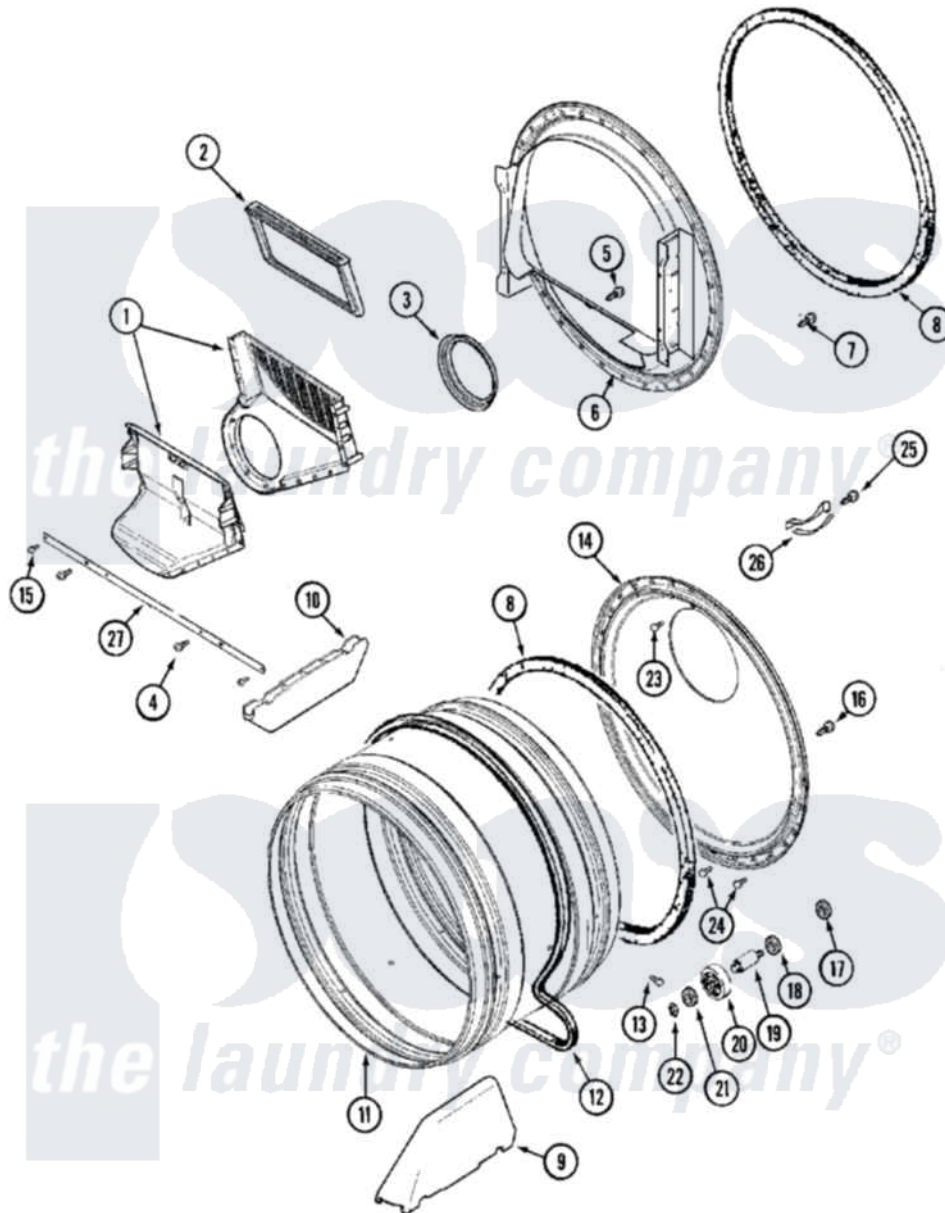

Maytag MLG23PDAWW 08 - TUMBLER

Maytag [Commercial Maytag MLG23PDAWW Dryer Parts](#) Parts Diagram 08 - TUMBLER
 Click on the part number to view part

Item	Original Part Number	Replaced By	Status	Part Description
001	33001799			Outlet Duct Assembly Note: Outlet Duct Assembly
002	33001804	33002790		Lint Filter
003	33001758	33002560		Seal, Blower
004	33001768			Screw, Shroud Note: Screw, Shroud And Outlet Duct
005	NLA		Not Available	SCREW, OUTLET DUCT
006	33001802			Front, Tumbler
007	33001855	33002917		Screw, No.10-16
008	33001807			Seal, Tumbler
009	33002032			Baffle
010	33001755			Baffle
011	33001794	33001889		Tumbler
012	33001777	33002535		V-Belt
013	33001788	33002973		Screw, No.9-15 X 1.00 Hx WS
014	33001801			Back, Tumbler
015	33001805			Screw Note: Screw, Tumbler

015

[22001995](#)

Front And Shroud

016

[22001995](#)

Screw Note: Screw, Tumbler
Front And Shroud

017

[33001443](#)

022

410233

[9703438](#)

Ring-Retrn

023

[210932](#)

Screw, No.8 X 9/16 Ctsk Note:
Screw, Inlet Duct

024

22001996

[3370225](#)

Screw

025

[210720](#)

Rivet, Bearing To Tumbler Fmt

026

[306508](#)