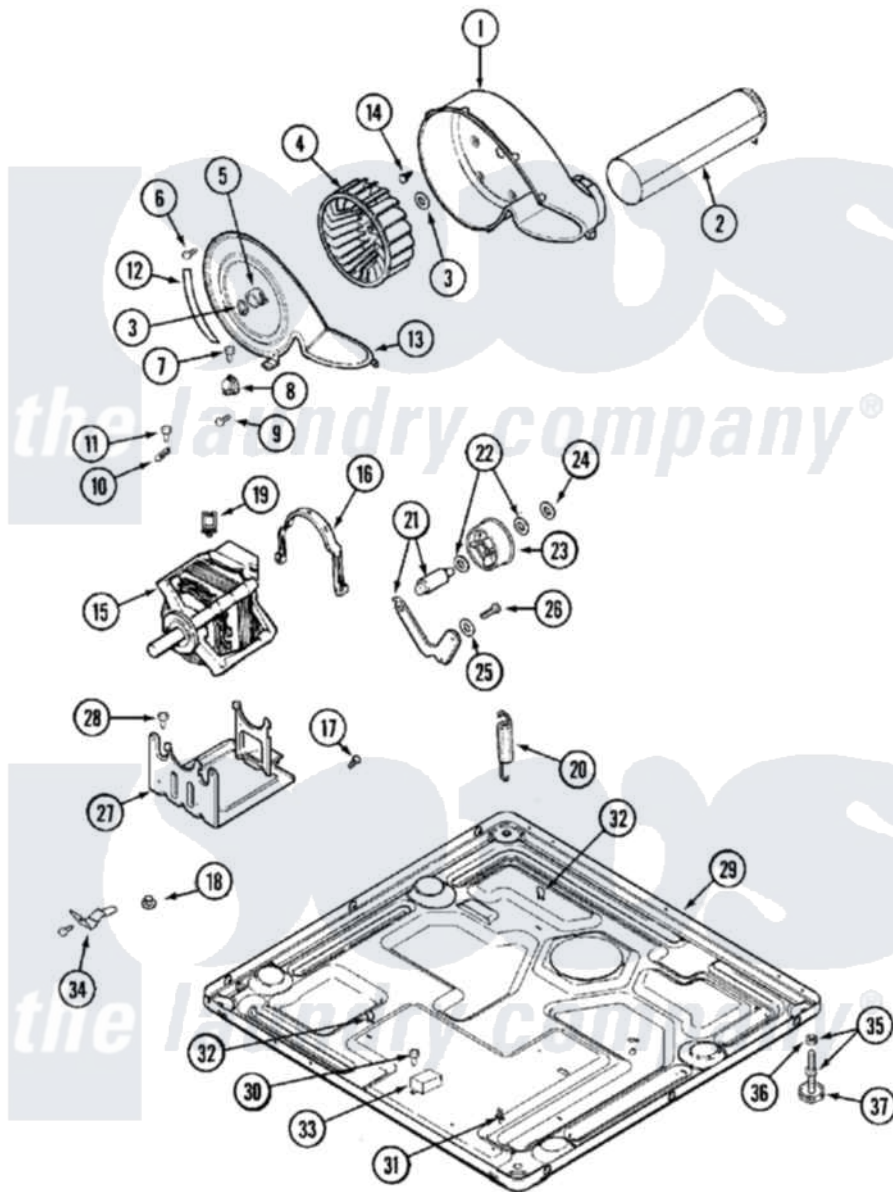

Maytag MLG23PDAWW 10 - MOTOR DRIVE

Maytag Commercial Maytag MLG23PDAWW Dryer Parts Parts Diagram 10 - MOTOR DRIVE
 Click on the part number to view part

Item	Original Part Number	Replaced By	Status	Part Description
001	33001789			Housing, Blower
002	22001995			Screw Note: Screw, Tumbler Front And Shroud
"	33001800			Duct Assembly, Exhaust
003	410233	9703438		Ring-Retrn
004	33001790			Wheel, Blower
"	33002797			Wheel, Blower
005	312967			Clamp, Blower Housing
006	33001855	33002917		Screw, No.10-16
007	Y313561			Screw----NA
008	307208			Thermistor, Temp. Control
"	33303391			Thermostat, Cycling
009	22001996	3370225		Screw
010	33001762			Fuse, Thermal
011	NLA		Not Available	SCREW, THERMAL CUT-OFF
012	33002560			Seal, Blower
013	33001796	33002711		Cover, Blower Housing