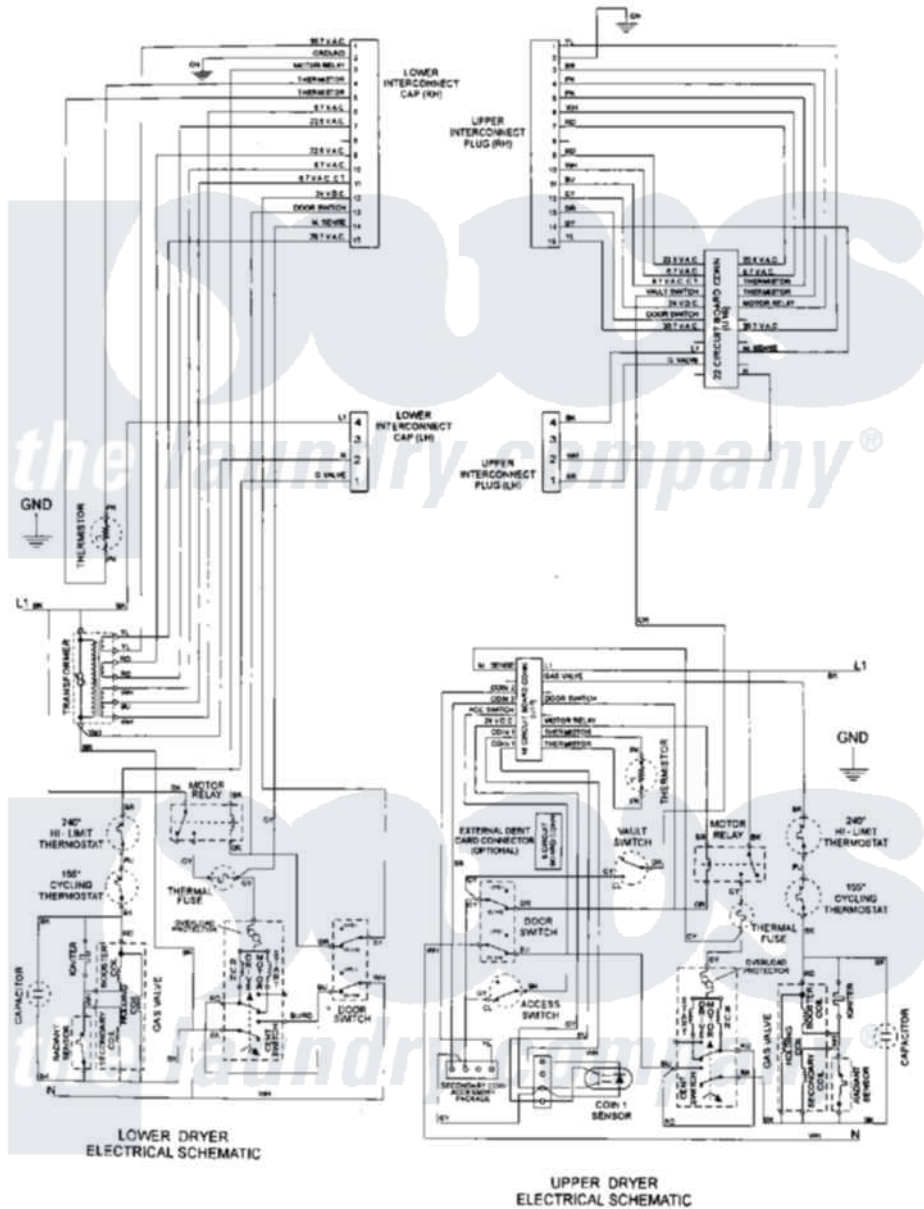

Maytag MLG23PDAWW 11 - WIRING INFORMATION

Maytag [Commercial Maytag MLG23PDAWW Dryer Parts](#) Parts Diagram 11 - WIRING INFORMATION
 Click on the part number to view part

Item	Original Part Number	Replaced By	Status	Part Description
001	NLA		Not Available	WIRING INFORMATION