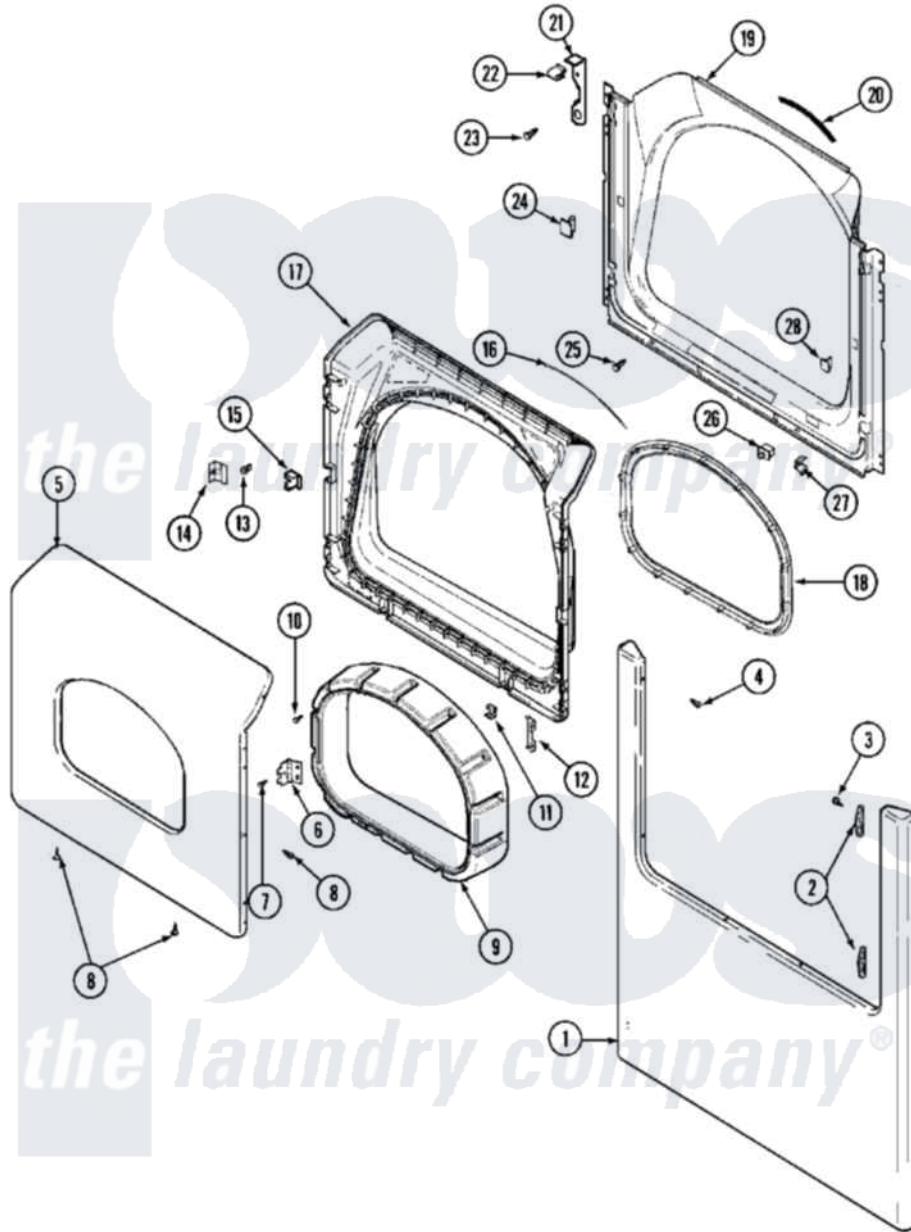

Maytag MLG23PDAYQ 01 - DOOR (LOWER)

Maytag Commercial Maytag MLG23PDAYQ Dryer Parts Parts Diagram 01 - DOOR (LOWER)
 Click on the part number to view part

Item	Original Part Number	Replaced By	Status	Part Description
001	22002663		Not Available	PANEL, FRONT (BISQ)
"	22002836			Panel, Front
002	33001764			Cover, Hinge Hole
"	33002349			Cover, Hinge Hole
003	33001846			Screw, Hinge Hole Cover
004	22002243			Screw, Front Panel And Hinge
005	33002673			Door, Outer
"	NLA		Not Available	DOOR, OUTER (BSQ)
006	33001759			Hinge, Door
007	22002062	98006631		Screw
008	22002063			Screw No.8-18AB Wafer Head
"	33002351			Screw
009	33002018	33002780		Door Tunnel W` Handle
010	22002300	9740848		Screw, Mixing Valve Mounting
011	22002039			Clip, Door
012	22002038			Clip, Door

013	33001761		Strike, Door
014	33001793		Bracket, Strike
015	33001763		Plug, Inner Door
016	33002094		Seal, Door
017	33002949	Not Available	DOOR, INNER W/SEAL COMMERCIAL
018	33002022	33002607	Lens, Door
019	33002033		Shroud
020	33001767		Seal, Shroud
021	22002991		Kit, Access Cover Hook
022	33002037		Fastener, Access Cover Hook
023	22001995		Screw Note: Screw, Tumbler Front And Shroud
024	33001791	306436	Door Latch Kit--W
025	33001768		Screw, Shroud Note: Screw, Shroud And Outlet Duct
026	33002038		Switch, Door
027	33001760		Bracket, Hinge
028	Y304578	LA-1003	Door Catch Kit