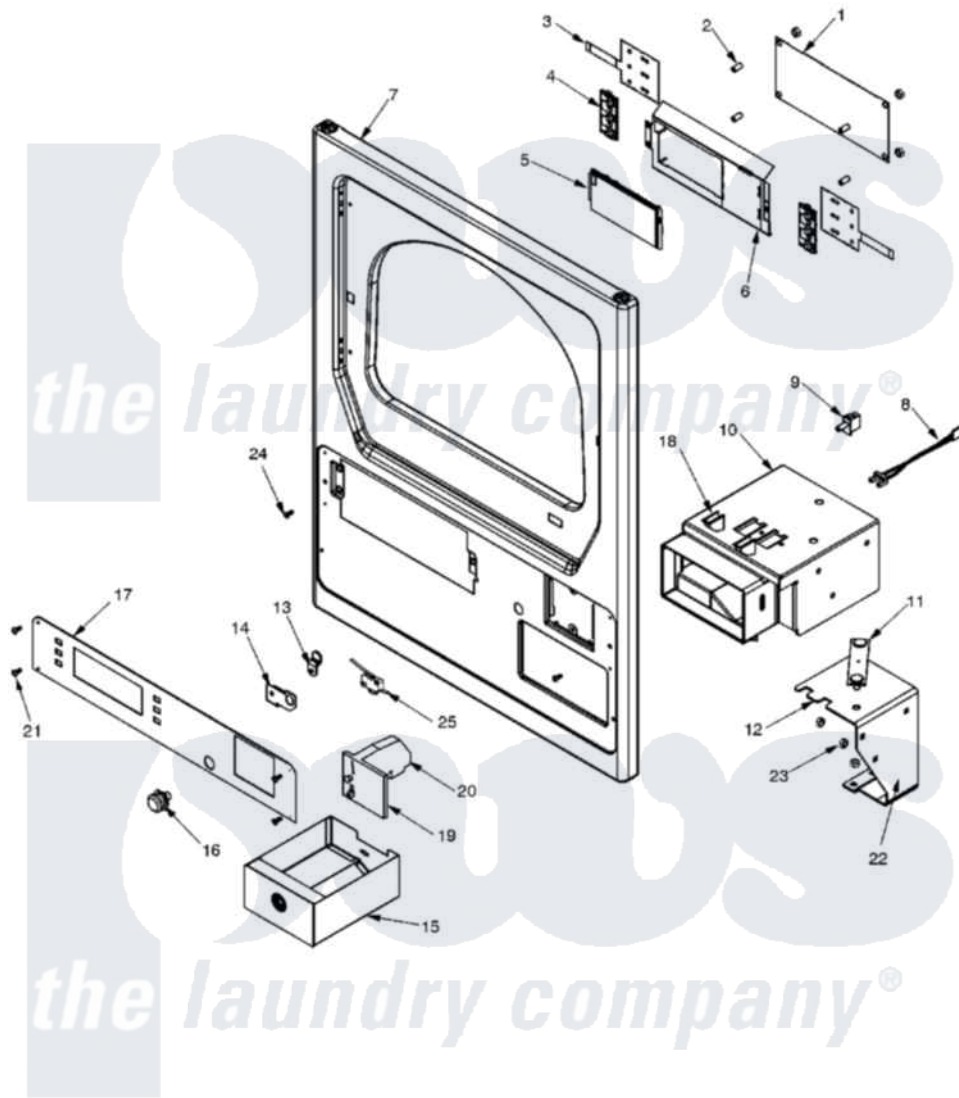

Maytag MLG23PDFWW 01 - CONTROL PANEL

Maytag Commercial Maytag MLG23PDFWW Dryer Parts Parts Diagram 01 - CONTROL PANEL
 Click on the part number to view part

Item	Original Part Number	Replaced By	Status	Part Description
001	33002608	33003008		Control Board
"	912077			Locknut, Reader Harness
002	33001204			Stand-Off, Ccontrol Board
003	33002152	W10133277		Membrane Switch Assembly
004	215517	W10131113		Push Button
005	33002150	W10133268		Cover, Display
006	33002155			Plate, Control Mounting
007	33002823			Panel, PD Flat Front
008	22001965			Optic Switch Assembly
"	314665			Screw, Switch Assembly
009	33001250			Switch, Vault And Service Door
010	22004157			Assembly, Coin Vault---NA
011	22001810		Not Available	STRAP, MOUNTING
"	910181			Lockwasher, Terminal Block
012	33002763			Vault Mounting Bracket
013	213750	W10133266		Cam-Lock

014	33001982		Bracket, Switch Mounting
015	22004158		Assembly, Coin Box
016	22002349	W10116737	Lock
017	33002828		Facia, Comm. - PD D/D
018	314635		Chute, Coin
019	33002644		Dual Faceplate Assembly
"	33002647		Single Faceplate Assembly
020	22003678	22004112	Coin Drop Greenwald Us.25
"	22003898	W10133245	Dual Coin Drop Assembly
"	22004112		Coin Drop Greenwald Us.25
"	22004113	W10133245	Dual Coin Drop Assembly
"	22004114		Coin Drop Greenwald .25
"	33002645		Coin Drop-Canada
"	33002646		Coin Drop-Canada
"	33002648		Coin Drop-U.S.
021	215506		Screw, Control Panel Overlay
022	33001991		Bolt, Carriage
023	Y052734		Nut, Carrage Bolts And Bracket
024	33002051	Not Available	SCREW, FRONT PANEL
025	33002117	208042	Switch, Sensor