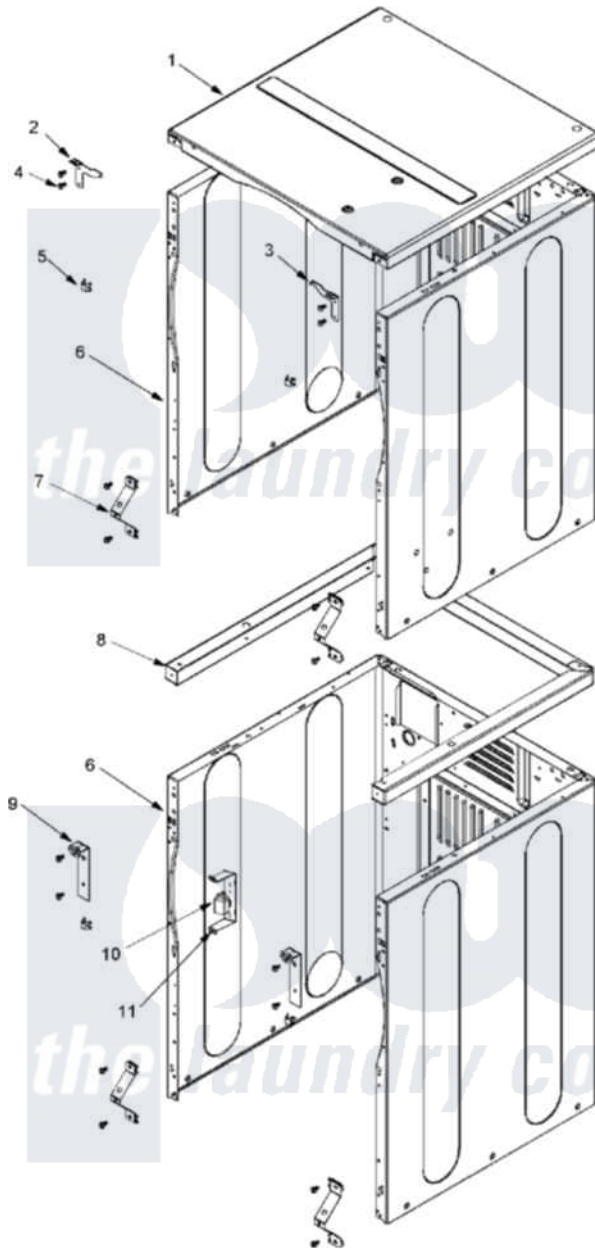

Maytag MLG23PDFWW 02 - CABINET FRONT

Maytag Commercial Maytag MLG23PDFWW Dryer Parts Parts Diagram 02 - CABINET FRONT
 Click on the part number to view part

Item	Original Part Number	Replaced By	Status	Part Description
001	22001402	214354		Screw, Top Cover To Cabnt.
"	33002124			Cover, Top
002	33002818			Bracket, LH Upper Front Panel
003	33002819			Bracket, RH Upper Front Panel
004	22001995			Screw Note: Screw, Tumbler Front And Shroud
005	33001980			Fastener, Access Panel
006	33002839	22003643		CABINET ASSY. (WHT AS PK)
"	NLA		Not Available	CABINET ASSY (WHT-AS PK)
007	22001995			Screw Note: Screw, Tumbler Front And Shroud
"	22002425			Bracket, "V"
008	22001402	214354		Screw, Top Cover To Cabnt.
"	33002820			Support Weld Assembly
009	22001995			Screw Note: Screw, Tumbler Front And Shroud

"	33002821	33002861	Bracket- L
010	206824	W10133335	Relay, Motor
"	22004151	W10133335	Relay, Motor
"	Y251119	3177991	Screw
011	22001078	3177991	Screw
"	22001995		Screw Note: Screw, Tumbler Front And Shroud
"	314627		Bracket, Relays
"	NLA	Not Available	BRACKET, RELAY