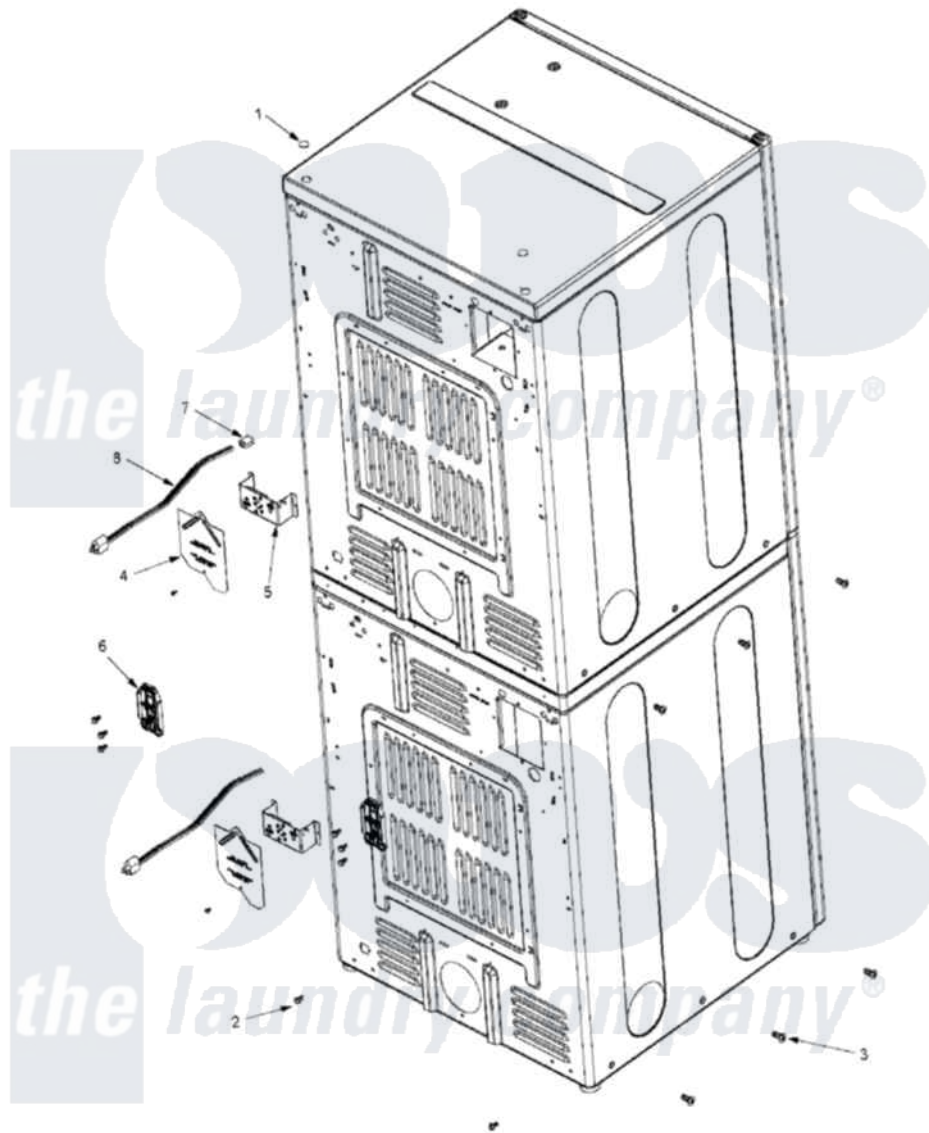

# Maytag MLG23PDFWW 03 - CABINET REAR

Maytag [Commercial Maytag MLG23PDFWW Dryer Parts](#) Parts Diagram 03 - CABINET REAR  
 Click on the part number to view part

Item	Original Part Number	Replaced By	Status	Part Description
001	<a href="#">33001997</a>			Plug, Hole
002	<a href="#">22001995</a>			Screw Note: Screw, Tumbler Front And Shroud
003	<a href="#">213007</a>			Xfor Cabinet See Cabinet, Back
004	<a href="#">22001995</a>			Screw Note: Screw, Tumbler Front And Shroud
"	<a href="#">33001795</a>			Cover, Terminal Block
005	<a href="#">22001995</a>			Screw Note: Screw, Tumbler Front And Shroud
"	<a href="#">33001244</a>			Block, Terminal
"	NLA		Not Available	BRACKET, TERMINAL BLOCK---NA
006	<a href="#">22001995</a>			Screw Note: Screw, Tumbler Front And Shroud
"	<a href="#">33002829</a>			Bracket, Rear Support
007	<a href="#">211881</a>			Grommet, Cord Part Not Used-Gas Models Only
008	<a href="#">22003062</a>			Cord, Power