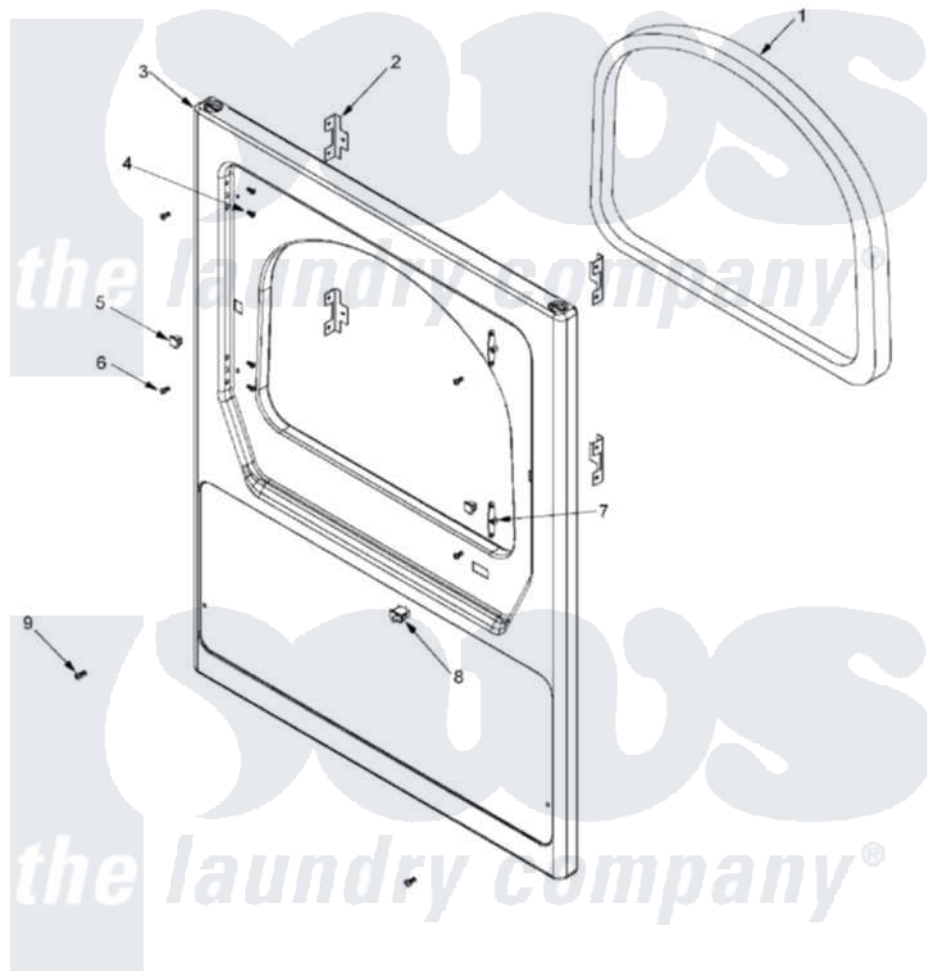

# Maytag MLG23PDFWW 04 - FRONT PANEL

Maytag [Commercial Maytag MLG23PDFWW Dryer Parts](#) Parts Diagram 04 - FRONT PANEL  
 Click on the part number to view part

Item	Original Part Number	Replaced By	Status	Part Description
001	<a href="#">33001767</a>			Seal, Shroud
002	<a href="#">33002025</a>			Twin Speednut
003	<a href="#">33002823</a>			Panel, PD Flat Front
"	<a href="#">33002825</a>			Panel, Flat Front Lower
004	22002062	<a href="#">98006631</a>		Screw
005	Y304578	<a href="#">LA-1003</a>		Door Catch Kit
006	33001486	<a href="#">98008544</a>		Screw
007	<a href="#">33001175</a>			Cover, Hinge Hole
008	33001509	<a href="#">W10169313</a>		Switch-Dor
009	<a href="#">33002881</a>			Screw, Security No.10-16 x 1/2