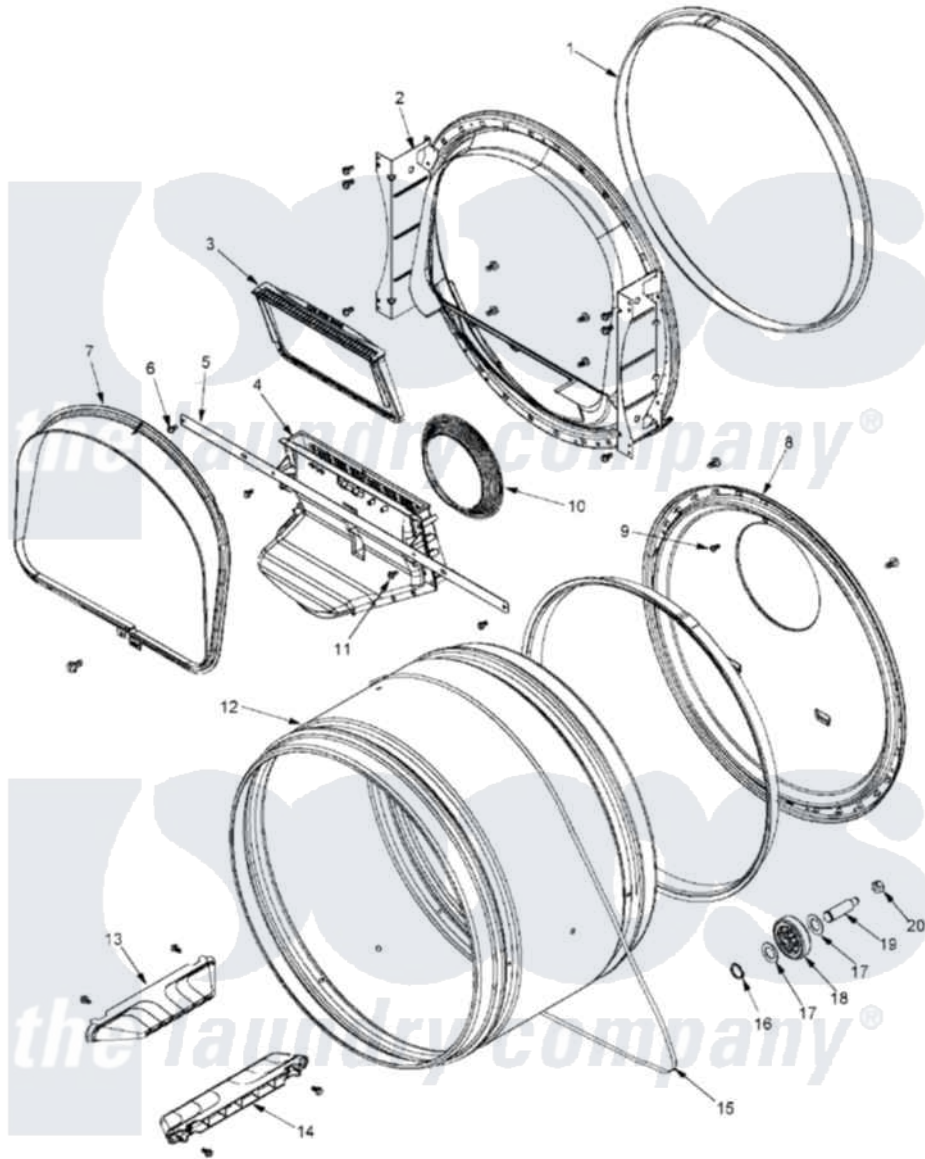

Maytag MLG23PDFWW 06 - TUMBLER

Maytag [Commercial Maytag MLG23PDFWW Dryer Parts](#) Parts Diagram 06 - TUMBLER
 Click on the part number to view part

Item	Original Part Number	Replaced By	Status	Part Description
001	33001807			Seal, Tumbler
002	22001995			Screw Note: Screw, Tumbler Front And Shroud
"	33001802			Front, Tumbler
003	33001804	33002790		Lint Filter
004	22001995			Screw Note: Screw, Tumbler Front And Shroud
"	33001799			Outlet Duct Assembly Note: Outlet Duct Assembly
005	33002039			Brace, Tumbler Front
006	22001995			Screw Note: Screw, Tumbler Front And Shroud
007	22001995			Screw Note: Screw, Tumbler Front And Shroud
"	33002026			Extension, Tumbler Front
008	22001995			Screw Note: Screw, Tumbler Front And Shroud
"	33002779			Tumbler Back And Seal As-Pack

009	NLA	Not Available	SCREW---NA
010	33002560		Seal, Blower
011	33001768		Screw, Shroud Note: Screw, Shroud And Outlet Duct
012	33001794	33001889	Tumbler
013	33001756	33002032	Baffle
"	33001788	33002973	Screw, No.9-15 X 1.00 Hx WS
014	33001755		Baffle
"	33001788	33002973	Screw, No.9-15 X 1.00 Hx WS
015	33002535		V-Belt
016	410233	9703438	Ring-Retrn
017	312535		Washer, Vault Mounting Brk.
018	Y303373	12001541	Drum Roller/Washer Assembly--W
019	Y312948	6-3129480	Shaft- Tumbler
020	33001443		Nut, Hex