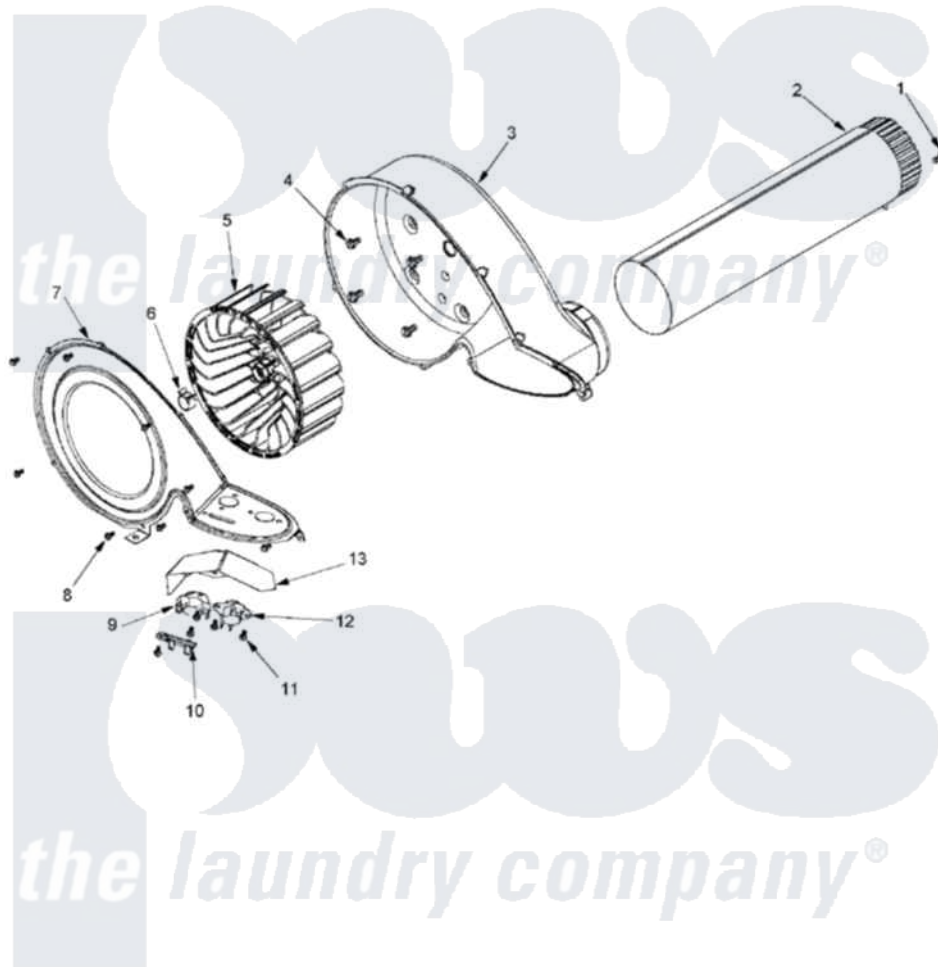

Maytag MLG23PDFWW 08 - BLOWER

Maytag [Commercial Maytag MLG23PDFWW Dryer Parts](#) Parts Diagram 08 - BLOWER
 Click on the part number to view part

Item	Original Part Number	Replaced By	Status	Part Description
001	22001995			Screw Note: Screw, Tumbler Front And Shroud
002	33001799			Outlet Duct Assembly Note: Outlet Duct Assembly
003	33001789			Housing, Blower
004	Y310632	1163839		Screw
005	33002797			Wheel, Blower
006	312967			Clamp, Blower Housing
007	33002711			Cover, Blower Housing
008	33001855	33002917		Screw, No.10-16
009	303392			Thermostat, Cycling
010	33001762			Fuse, Thermal
011	22002925	3370225		Screw
012	33303391			Thermostat, Cycling
013	33001837			Cover, Thermostat