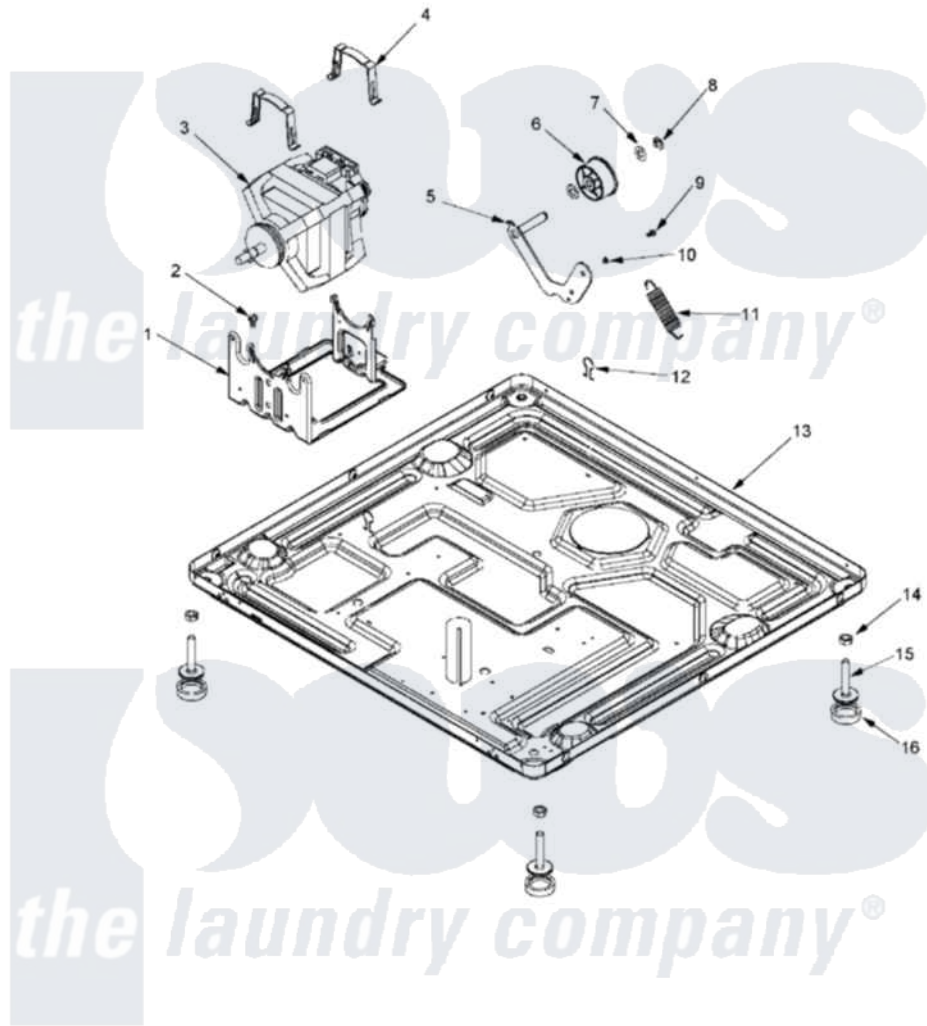

Maytag MLG23PDFWW 09 - BASE

Maytag [Commercial Maytag MLG23PDFWW Dryer Parts](#) Parts Diagram 09 - BASE
 Click on the part number to view part

Item	Original Part Number	Replaced By	Status	Part Description
001	33002817			Motor Support, Offset
002	Y313561			Screw----NA
003	33002795			Motor, Drive 60Hz
004	33002221	Y015825		Clip, Motor To Motor Support
005	33001840	6-3705180		Idler Arm
006	33001783	6-3700340		Bearing- I
007	Y312527			Washer, Idler Shaft
008	312958	354987		Ring, Retaining
009	Y014874			Screw, Idler Arm And Sleeve
010	33002218			Grommet, Idler Arm
011	33002460	33002459		Assembly, Spring And Plug
012	410490			Spring, Retainer Wire Harness
013	33002186	W10133285		Transformer 120V To 22.5vac
"	33002816			Base
"	NLA		Not Available	BASE, (LWR)----NA
014	Y052740	62739		Nut, Lock