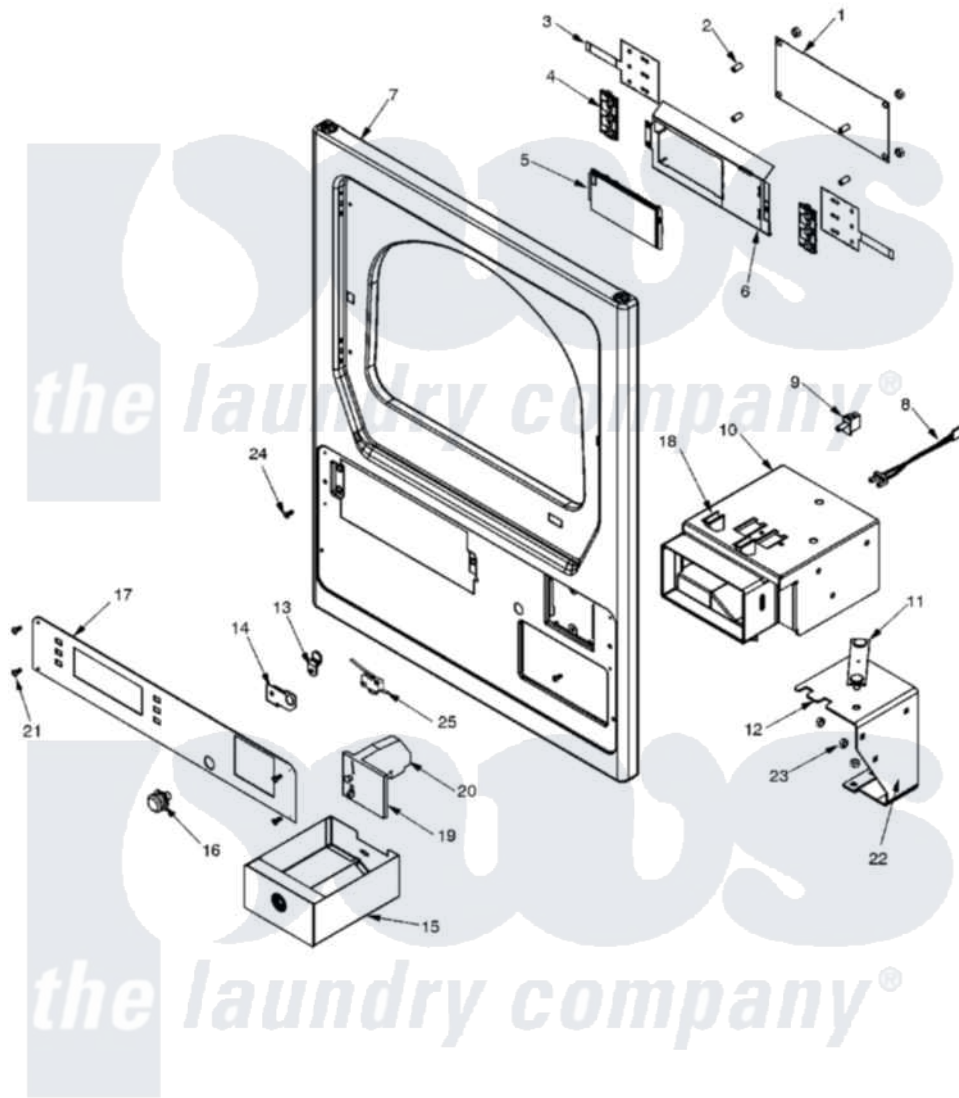

Maytag MLG23PDFXW 01 - CONTROL PANEL

Maytag [Commercial Maytag MLG23PDFXW Dryer Parts](#) Parts Diagram 01 - CONTROL PANEL
 Click on the part number to view part

Item	Original Part Number	Replaced By	Status	Part Description
001	33002608	33003008		Control Board
"	912077			Locknut, Reader Harness
002	33001204			Stand-Off, Ccontrol Board
003	33002152	W10133277		Membrane Switch Assembly
004	215517	W10131113		Push Button
005	33002150	W10133268		Cover, Display
006	33002155			Plate, Control Mounting
007	33002823			Panel, PD Flat Front
008	22001965			Optic Switch Assembly
"	314665			Screw, Switch Assembly
009	33001250			Switch, Vault And Service Door
010	22004157			Assembly, Coin Vault---NA
011	22001810		Not Available	STRAP, MOUNTING
"	910181			Lockwasher, Terminal Block
012	33002763			Vault Mounting Bracket
013	213750	W10133266		Cam-Lock

014	33001982		Bracket, Switch Mounting
015	22004158		Assembly, Coin Box
016	22002349	W10116737	Lock
017	33002828		Facia, Comm. - PD D/D
018	314635		Chute, Coin
019	33002644		Dual Faceplate Assembly
"	33002647		Single Faceplate Assembly
020	22003678	22004112	Coin Drop Greenwald Us.25
"	22003898	W10133245	Dual Coin Drop Assembly
"	22004112		Coin Drop Greenwald Us.25
"	22004113	W10133245	Dual Coin Drop Assembly
"	22004114		Coin Drop Greenwald .25
"	33002645		Coin Drop-Canada
"	33002646		Coin Drop-Canada
"	33002648		Coin Drop-U.S.
021	215506		Screw, Control Panel Overlay
022	33001991		Bolt, Carriage
023	Y052734		Nut, Carrage Bolts And Bracket
024	33002051	Not Available	SCREW, FRONT PANEL
025	33002117	208042	Switch, Sensor