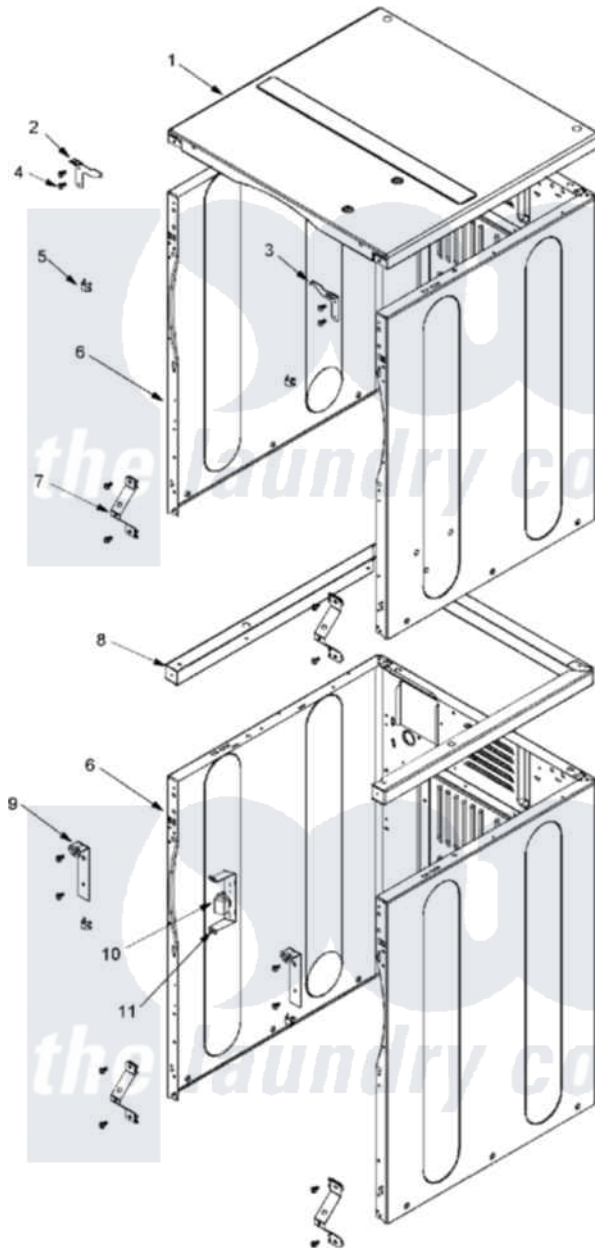

# Maytag MLG23PDFXW 02 - CABINET FRONT

Maytag [Commercial Maytag MLG23PDFXW Dryer Parts](#) Parts Diagram 02 - CABINET FRONT  
 Click on the part number to view part

Item	Original Part Number	Replaced By	Status	Part Description
001	22001402	<a href="#">214354</a>		Screw, Top Cover To Cabnt.
"	<a href="#">33002124</a>			Cover, Top
002	<a href="#">33002818</a>			Bracket, LH Upper Front Panel
003	<a href="#">33002819</a>			Bracket, RH Upper Front Panel
004	<a href="#">22001995</a>			Screw Note: Screw, Tumbler Front And Shroud
005	<a href="#">33001980</a>			Fastener, Access Panel
006	33002839	<a href="#">22003643</a>		CABINET ASSY. (WHT AS PK)
"	NLA		Not Available	CABINET ASSY (WHT-AS PK)
007	<a href="#">22001995</a>			Screw Note: Screw, Tumbler Front And Shroud
"	<a href="#">22002425</a>			Bracket, "V"
008	22001402	<a href="#">214354</a>		Screw, Top Cover To Cabnt.
"	<a href="#">33002820</a>			Support Weld Assembly
009	<a href="#">22001995</a>			Screw Note: Screw, Tumbler Front And Shroud

"	33002821	<a href="#">33002861</a>	Bracket- L
010	206824	<a href="#">W10133335</a>	Relay, Motor
"	22004151	<a href="#">W10133335</a>	Relay, Motor
"	Y251119	<a href="#">3177991</a>	Screw
011	22001078	<a href="#">3177991</a>	Screw
"	<a href="#">22001995</a>		Screw Note: Screw, Tumbler Front And Shroud
"	<a href="#">314627</a>		Bracket, Relays
"	NLA	Not Available	BRACKET, RELAY