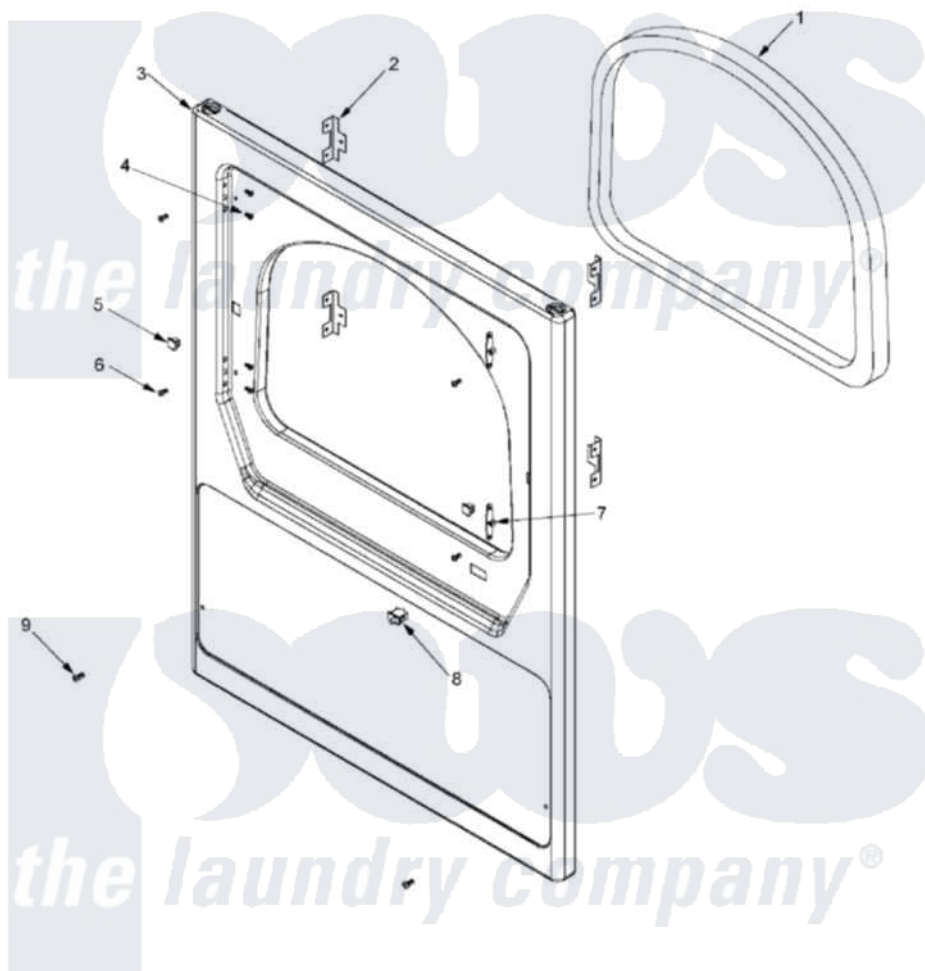

Maytag MLG23PDFXW 04 - FRONT PANEL

Maytag Commercial Maytag MLG23PDFXW Dryer Parts Parts Diagram 04 - FRONT PANEL
 Click on the part number to view part

Item	Original Part Number	Replaced By	Status	Part Description
001	33001767			Seal, Shroud
002	33002025			Twin Speednut
003	33002823			Panel, PD Flat Front
"	33002825			Panel, Flat Front Lower
004	22002062	98006631		Screw
005	Y304578	LA-1003		Door Catch Kit
006	33001486	98008544		Screw
007	33001175			Cover, Hinge Hole
008	33001509	W10169313		Switch-Dor
009	33002881			Screw, Security No.10-16 x 1/2