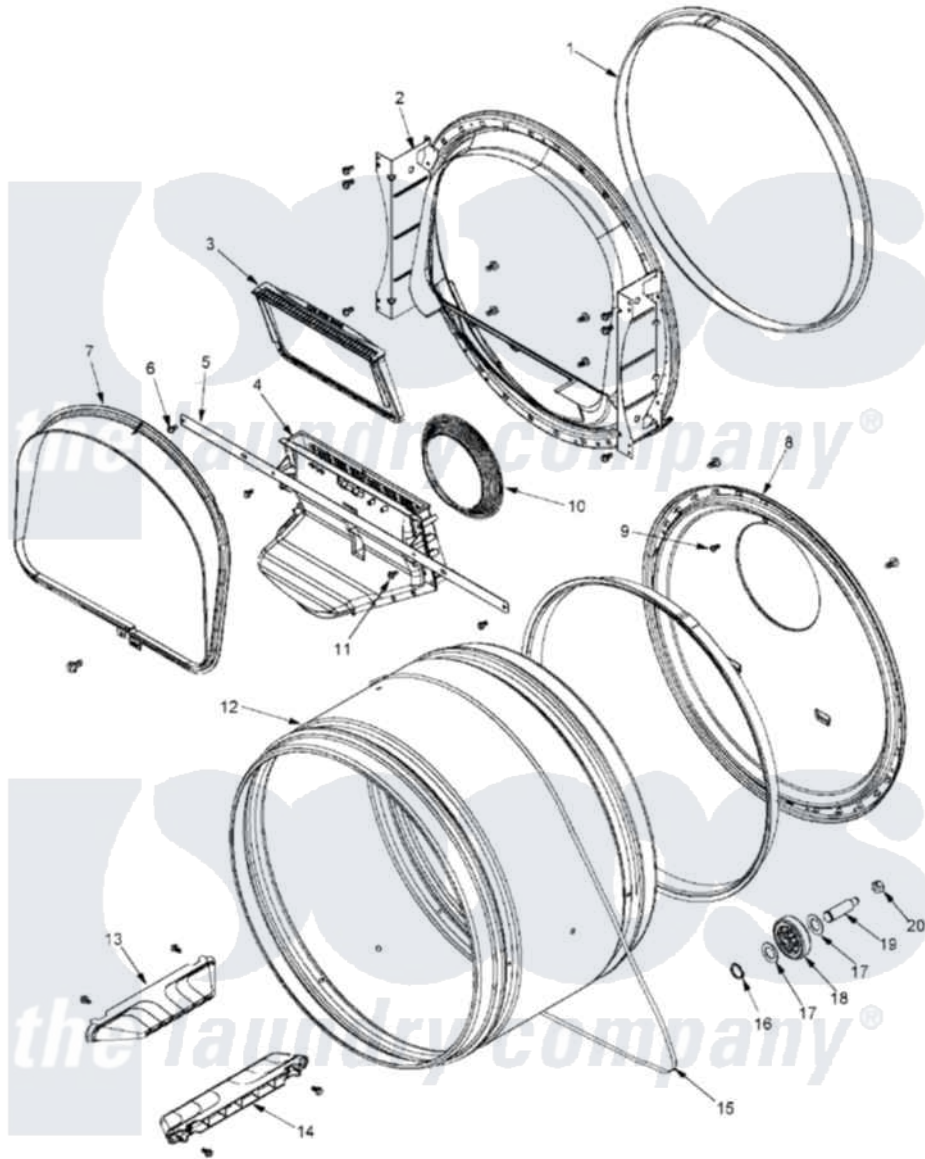

Maytag MLG23PDFXW 06 - TUMBLER

Maytag [Commercial Maytag MLG23PDFXW Dryer Parts](#) Parts Diagram 06 - TUMBLER
 Click on the part number to view part

Item	Original Part Number	Replaced By	Status	Part Description
001	33001807			Seal, Tumbler
002	22001995			Screw Note: Screw, Tumbler Front And Shroud
"	33001802			Front, Tumbler
003	33001804	33002790		Lint Filter
004	22001995			Screw Note: Screw, Tumbler Front And Shroud
"	33001799			Outlet Duct Assembly Note: Outlet Duct Assembly
005	33002039			Brace, Tumbler Front
006	22001995			Screw Note: Screw, Tumbler Front And Shroud
007	22001995			Screw Note: Screw, Tumbler Front And Shroud
"	33002026			Extension, Tumbler Front
008	22001995			Screw Note: Screw, Tumbler Front And Shroud
"	33002779			Tumbler Back And Seal As-Pack

009	NLA	Not Available	SCREW---NA
010	33002560		Seal, Blower
011	33001768		Screw, Shroud Note: Screw, Shroud And Outlet Duct
012	33001794	33001889	Tumbler
013	33001756	33002032	Baffle
"	33001788	33002973	Screw, No.9-15 X 1.00 Hx WS
014	33001755		Baffle
"	33001788	33002973	Screw, No.9-15 X 1.00 Hx WS
015	33002535		V-Belt
016	410233	9703438	Ring-Retrn
017	312535		Washer, Vault Mounting Brk.
018	Y303373	12001541	Drum Roller/Washer Assembly--W
019	Y312948	6-3129480	Shaft- Tumbler
020	33001443		Nut, Hex